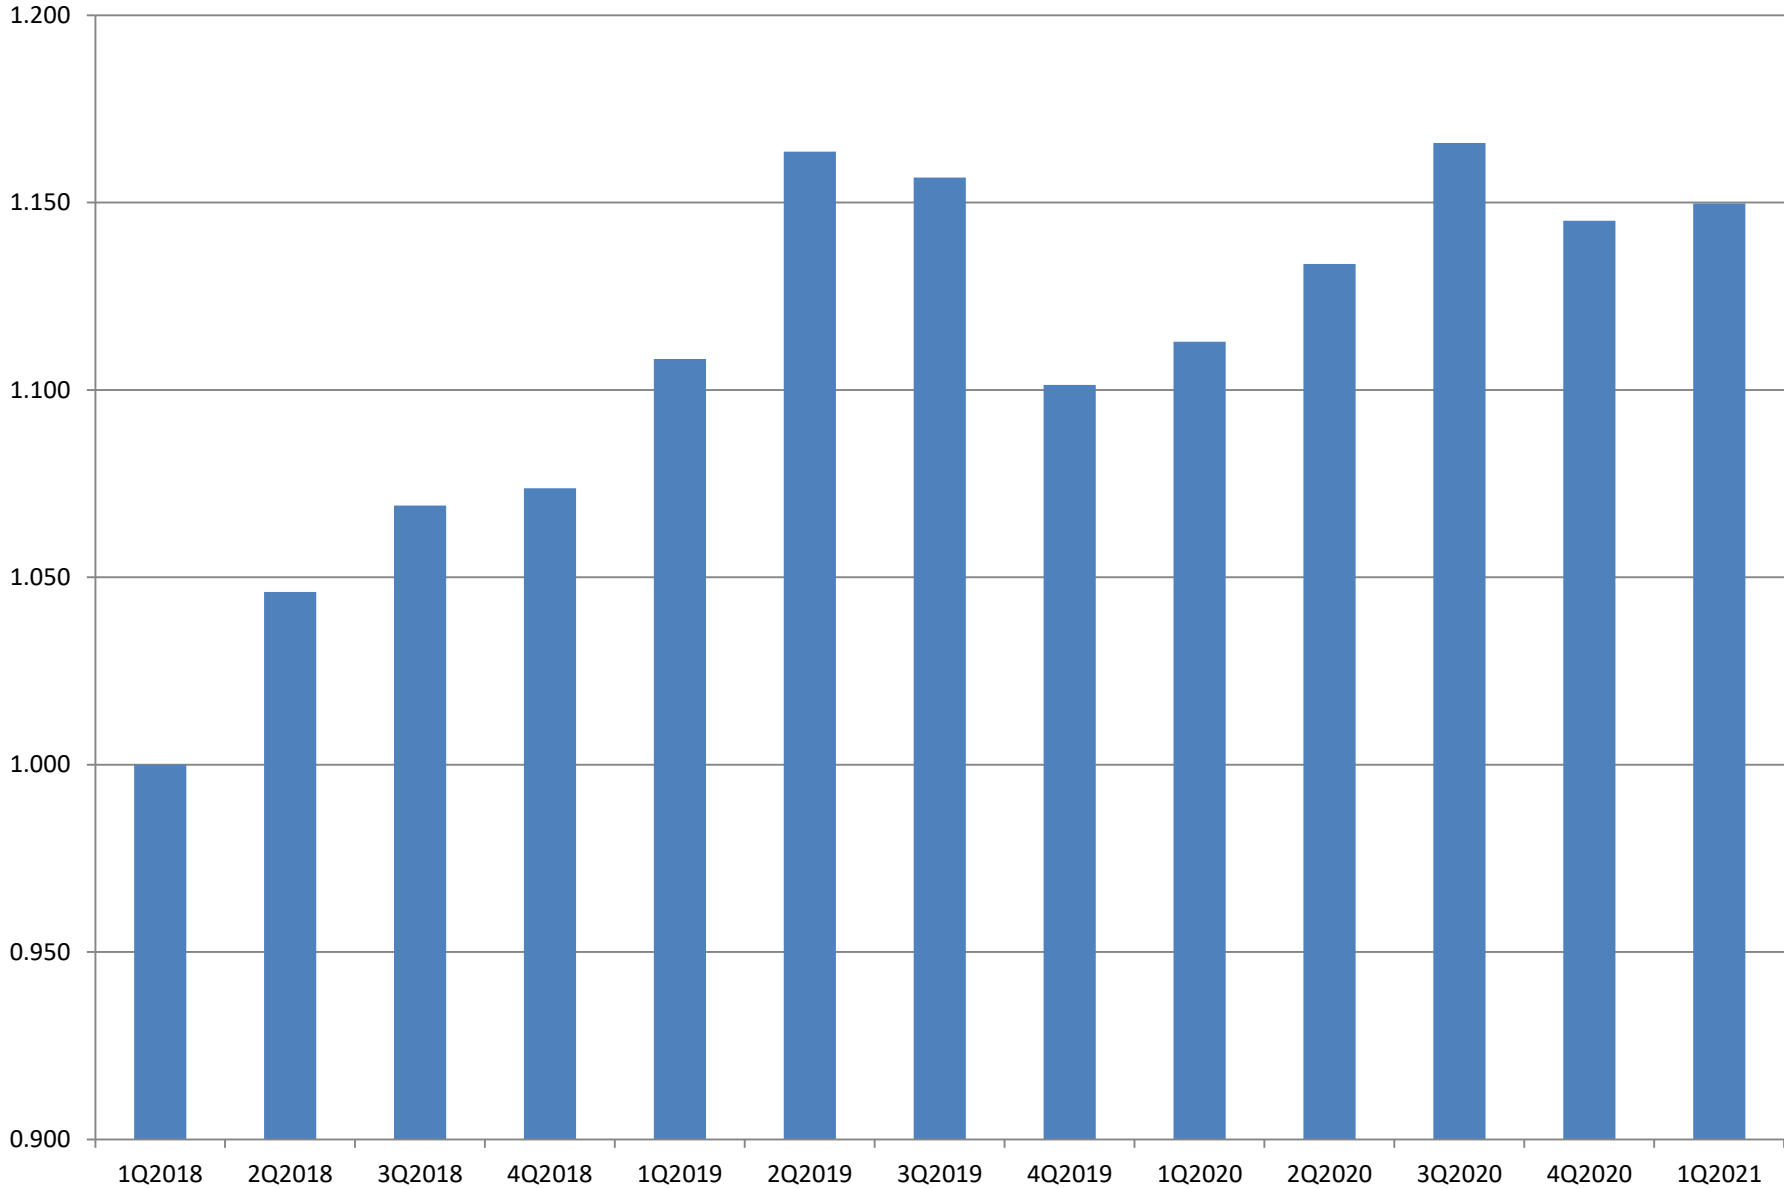

CITY WATER

* Data is for Jireh Semiconductor operations only.