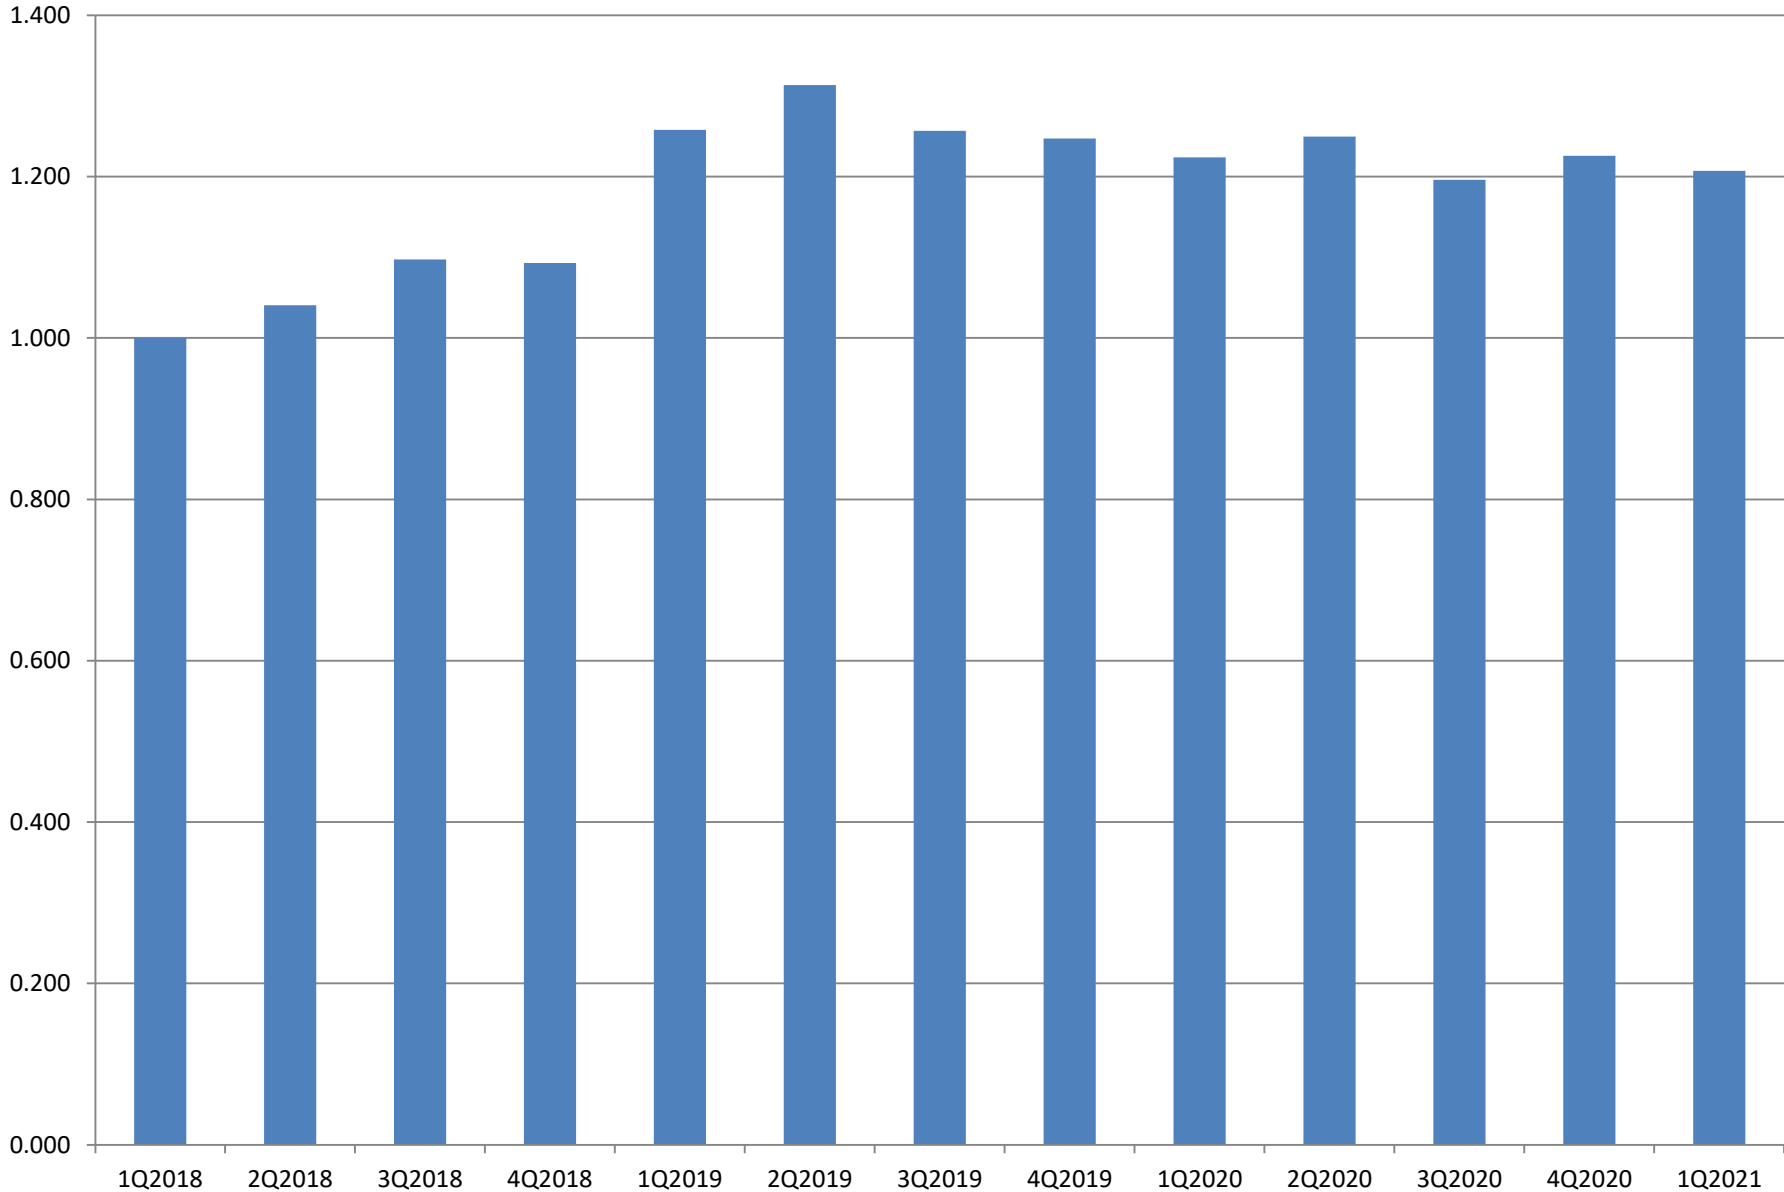

# GHG

\* Data is for Jireh Semiconductor operations only.