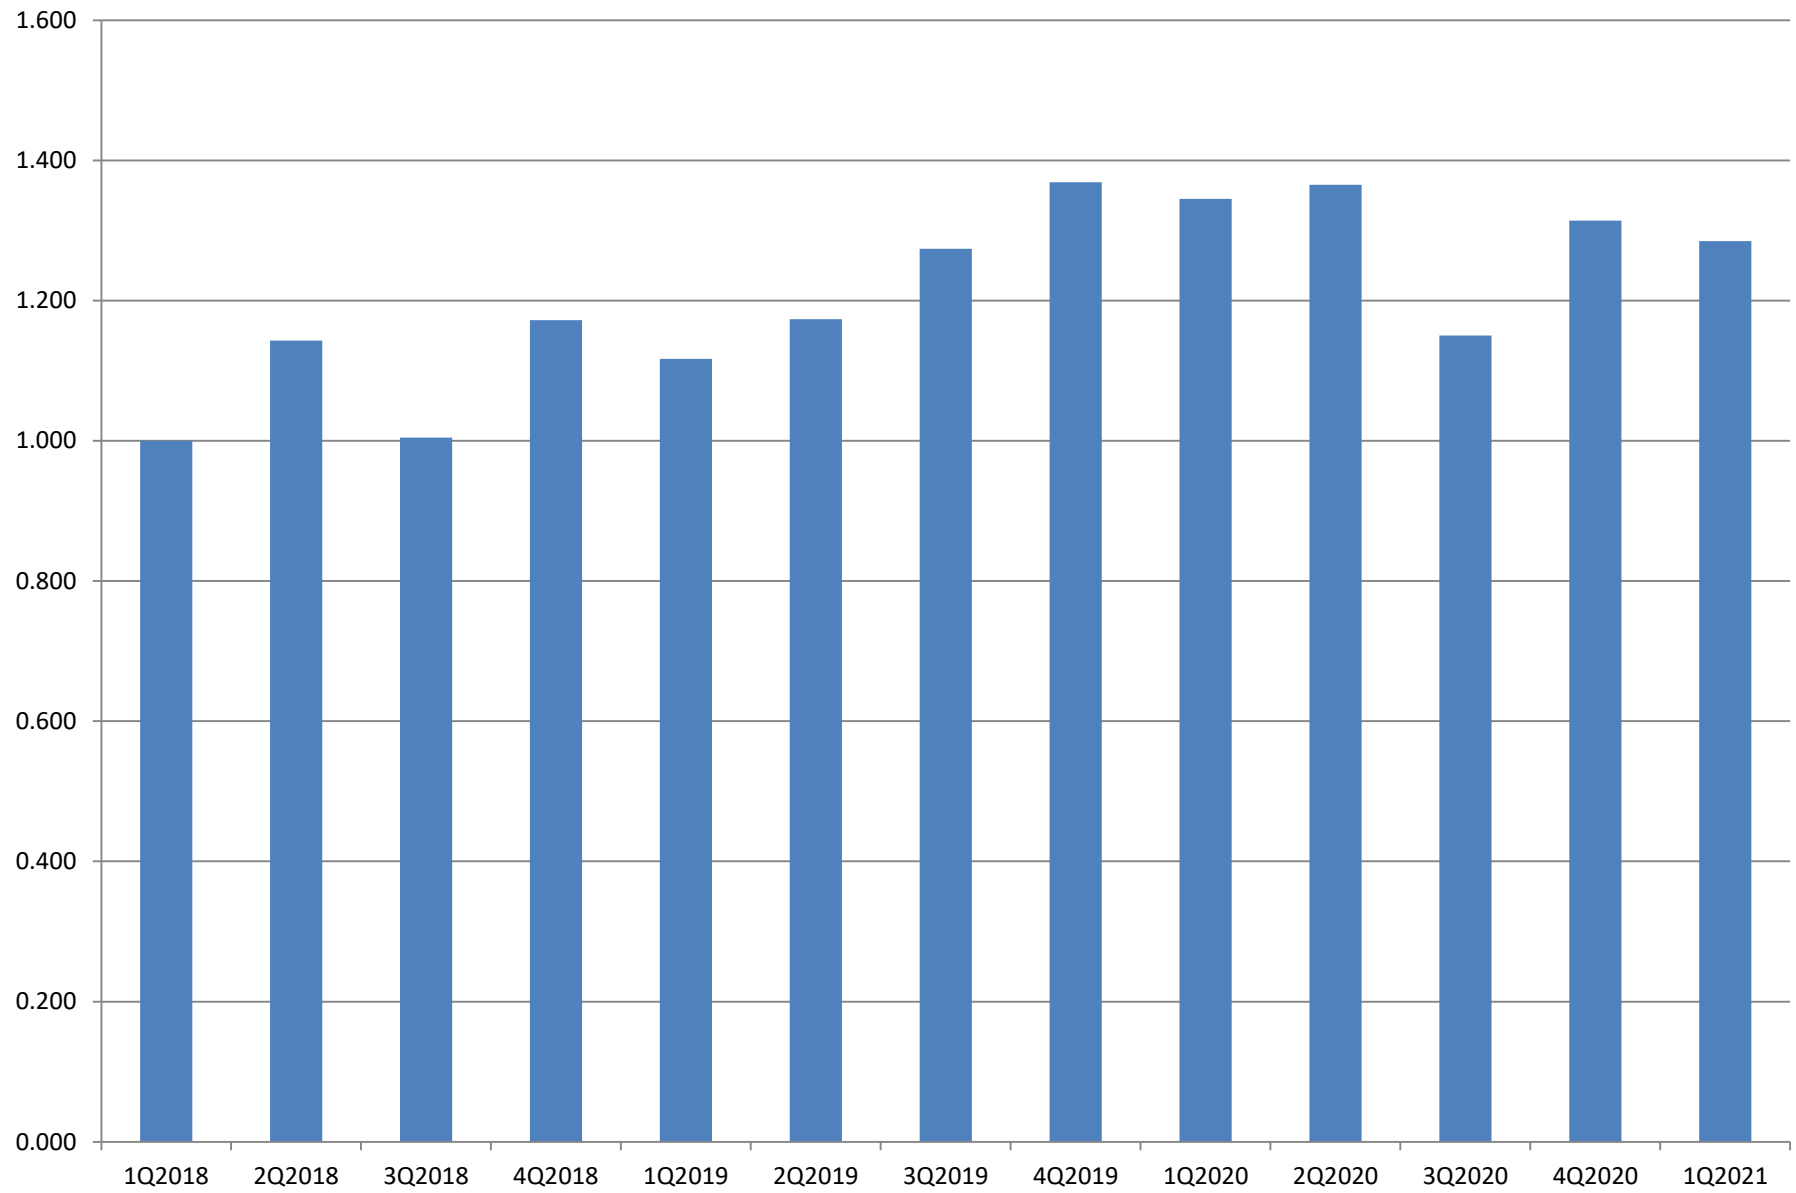

HAZARDOUS WASTE

* Data is for Jireh Semiconductor operations only.