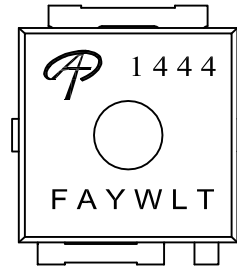

Document No.	PD-00432
Version	C
Title	AOL1444 Marking Description

*UltraSO-8*<sup>TM</sup> PACKAGE MARKING DESCRIPTION

Green product

NOTE:	
LOGO	- AOS Logo
1444	- Part number code
F	- Fab code
A	- Assembly location code
Y	- Year code
W	- Week code
L&T	- Assembly lot code

PART NO.	DESCRIPTION	CODE
AOL1444	Green product	1444
AOL1444L	Green product	1444