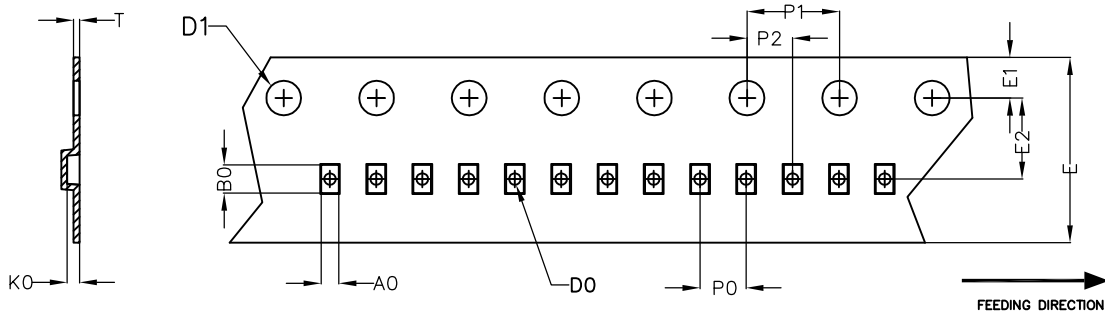

AlphaDFN0.925x0.525_5 Carrier Tape

UNIT: MM

PACKAGE	A0	B0	K0	D0	D1	E	E1	E2	P0	P1	P2	T
AlphaDFN0.925x0.525_5 (8 MM)	0.60 ±0.05	1.00 ±0.05	0.40 +0.03 -0.05	0.30 ±0.05	1.50 +0.10	8.00 ±0.10	1.75 ±0.10	3.50 ±0.05	2.00 ±0.05	4.00 ±0.10	2.00 ±0.05	0.20 ±0.02