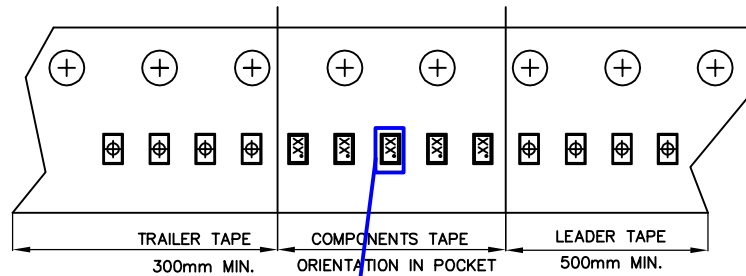

AlphaDFN0.925x0.525_5
REEL

UNIT: MM

TAPE SIZE	REEL SIZE	M	N	W	W1	H	K	S	G	R	V
8 mm	ø178	ø178.00 ±1.00	ø54.00 ±0.50	9.00 ±0.30	11.40 ±1.00	ø13.00 +0.50 -0.20	10.60	2.00 ±0.50	ø9.00	5.00	18.00

AlphaDFN0.925x0.525_5 TAPE

Leader / Trailer
& Orientation

Unit Per Reel:
15000pcs

DETAIL:
UNIT DIRECTION IN POCKET