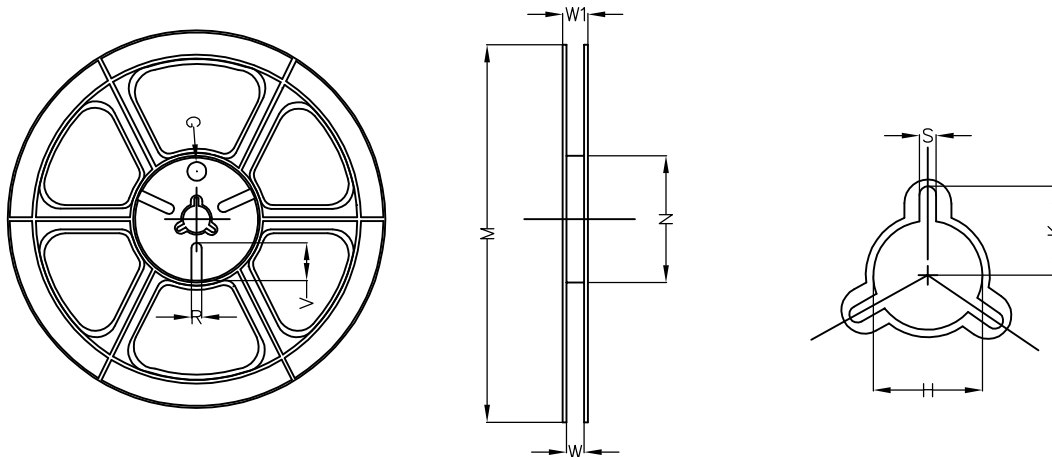

AlphaDFN0.925x0.525_5
REEL

UNIT: MM

TAPE SIZE	REEL SIZE	M	N	W	W1	H	K	S	G	R	V
8 mm	ø178	ø178.00 ±1.00	ø54.00 ±0.50	9.00 ±0.30	11.40 ±1.00	ø13.00 +0.50 -0.20	10.60	2.00 ±0.50	ø9.00	5.00	18.00

AlphaDFN0.925x0.525_5 TAPE

Leader / Trailer
& Orientation

Unit Per Reel:
15000pcs

DETAIL:
UNIT DIRECTION IN POCKET