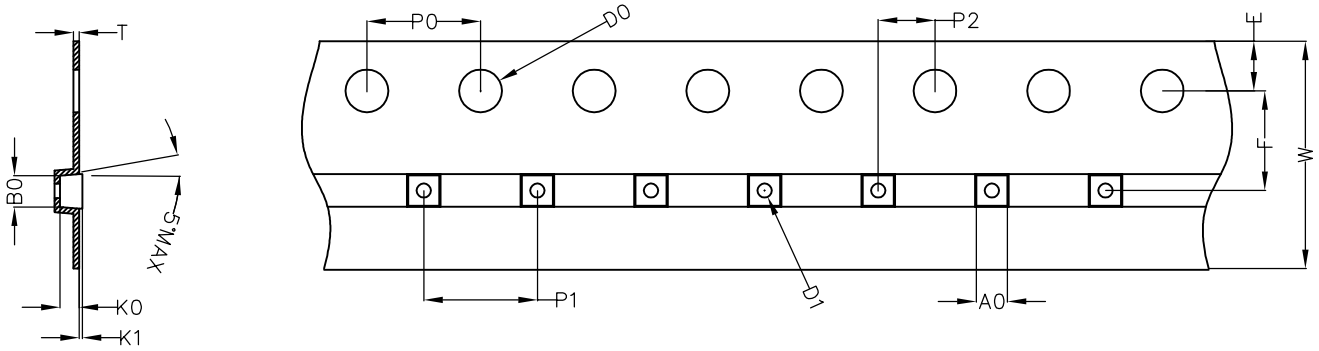

AlphaDFN1.20x1.20\_4 Carrier Tape

UNIT: MM

PACKAGE	A0	B0	K0	D0	D1	W	E	F	P0	P1	P2	T	K1
AlphaDFN1.20 x1.20_4	1.33 ±0.05	1.33 ±0.05	0.28 ±0.05	1.50 +0.10 -0.00	0.50 ±0.05	8.00 +0.30 -0.10	1.75 ±0.10	3.50 ±0.05	4.00 ±0.10	4.00 ±0.10	2.00 ±0.05	0.20 ±0.02	0.04 ±0.03

AlphaDFN1.20x1.20\_4 REEL

UNIT: MM

TAPE SIZE	REEL SIZE	M	N	W	W1	H	K	S	G	R	V
8 mm	φ178	φ178.00 ±1.00	φ54.00 ±0.50	9.00 ±0.30	11.40 ±1.00	φ13.00 +0.50 -0.20	10.60	2.00 ±0.50	φ9.00	5.00	18.00

AlphaDFN1.20x1.20\_4 TAPE

Leader / Trailer  
& Orientation

Unit Per Reel:  
8000pcs

DETAIL:  
UNIT ORIENTATION IN  
POCKET