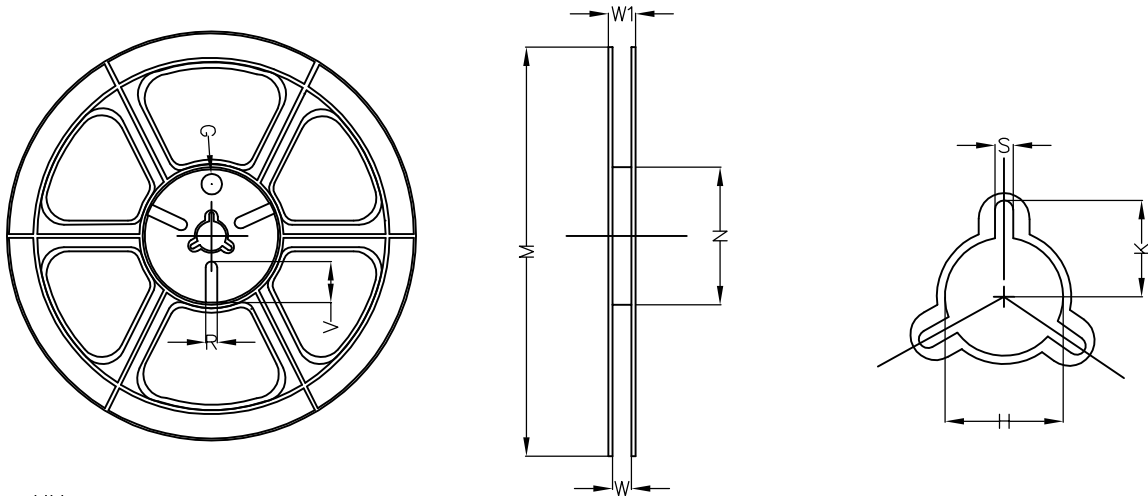

AlphaDFN1.20x1.20\_4 REEL

UNIT: MM

TAPE SIZE	REEL SIZE	M	N	W	W1	H	K	S	G	R	V
8 mm	φ178	φ178.00 ±1.00	φ54.00 ±0.50	9.00 ±0.30	11.40 ±1.00	φ13.00 +0.50 -0.20	10.60	2.00 ±0.50	φ9.00	5.00	18.00

AlphaDFN1.20x1.20\_4 TAPE

Leader / Trailer  
& Orientation

Unit Per Reel:  
8000pcs

DETAIL:  
UNIT ORIENTATION IN  
POCKET