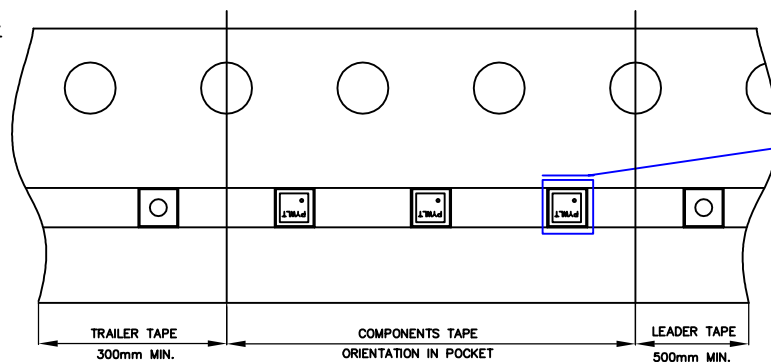

AlphaDFN1.20x1.20\_4 REEL

UNIT: MM

TAPE SIZE	REEL SIZE	M	N	W	W1	H	K	S	G	R	V
8 mm	φ178	φ178.00 ±1.00	φ54.00 ±0.50	9.00 ±0.30	11.40 ±1.00	φ13.00 +0.50 -0.20	10.60	2.00 ±0.50	φ9.00	5.00	18.00

AlphaDFN1.20x1.20\_4 TAPE

Leader / Trailer  
& Orientation

Unit Per Reel:  
8000pcs

DETAIL:  
UNIT ORIENTATION IN  
POCKET