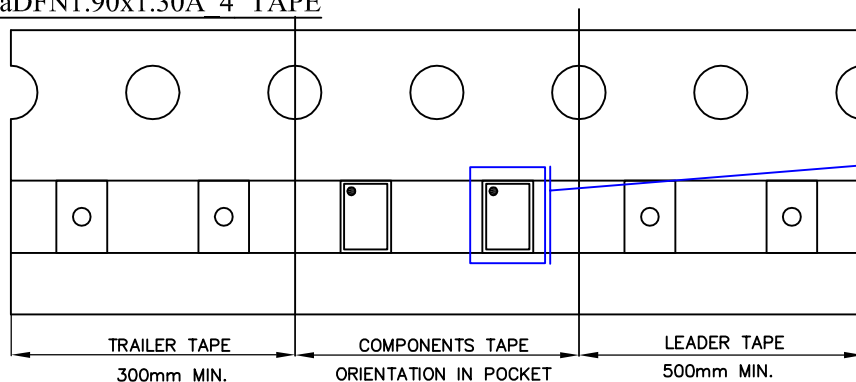

AlphaDFN1.90x1.30 4 & AlphaDFN1.90x1.30A 4 REEL

UNIT: MM

TAPE SIZE	REEL SIZE	M	N	W	W1	H	K	S	G	R	V
8 mm	ø178	ø178.00 ±1.00	ø54.00 ±0.50	9.00 ±0.30	11.40 ±1.00	ø13.00 +0.50 -0.20	10.60	2.00 ±0.50	ø9.00	5.00	18.00

AlphaDFN1.90x1.30 4 & AlphaDFN1.90x1.30A 4 TAPE

Leader / Trailer  
& Orientation

Unit Per Reel:  
8000pcs

DETAIL:  
UNIT ORIENTATION IN  
POCKET