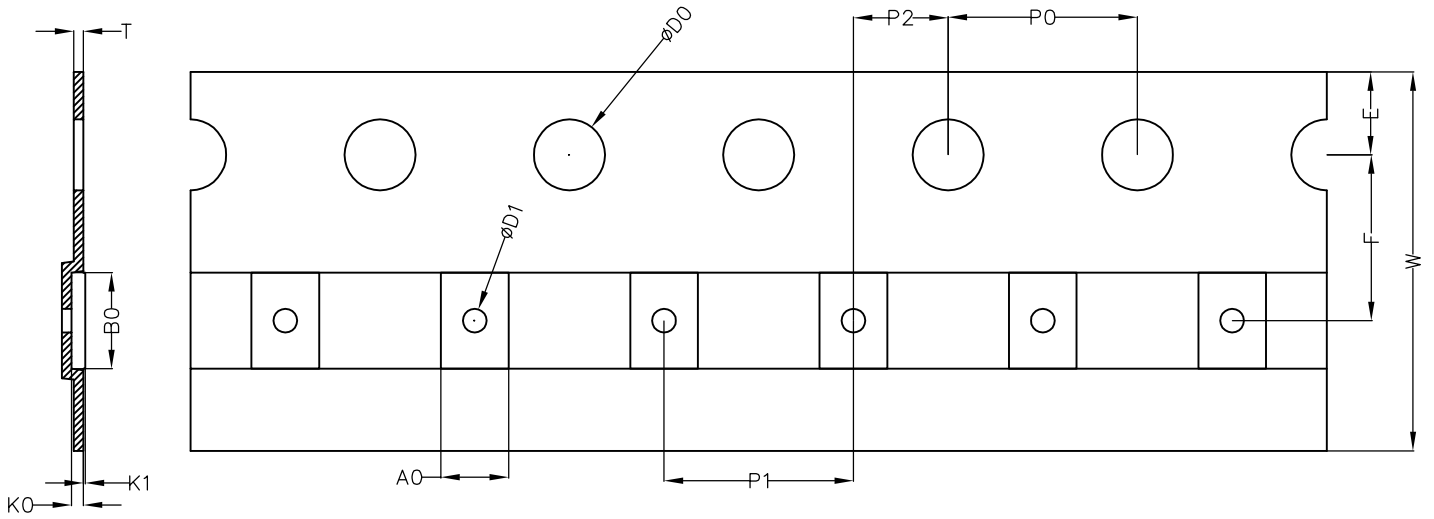

AlphaDFN1.90x1.30\_4&  
AlphaDFN1.90x1.30A\_4 Tape and  
Reel Data

AlphaDFN1.90x1.30 4 & AlphaDFN1.90x1.30A 4 Carrier Tape

UNIT: MM

PACKAGE	A0	B0	K0	D0	D1	W	E	F	P0	P1	P2	T	K1
AlphaDFN1.90x1.30(A)_4	1.43 ±0.05	2.03 ±0.05	0.25 ±0.05	1.50 +0.10 -0.00	0.50 ±0.05	8.00 ±0.10	1.75 ±0.10	3.50 ±0.05	4.00 ±0.10	4.00 ±0.10	2.00 ±0.05	0.20 ±0.02	0.04 ±0.03

AlphaDFN1.90x1.30 4 & AlphaDFN1.90x1.30A 4 REEL

UNIT: MM

TAPE SIZE	REEL SIZE	M	N	W	W1	H	K	S	G	R	V
8 mm	ø178	ø178.00 ±1.00	ø54.00 ±0.50	9.00 ±0.30	11.40 ±1.00	ø13.00 +0.50 -0.20	10.60	2.00 ±0.50	ø9.00	5.00	18.00

AlphaDFN1.90x1.30 4 & AlphaDFN1.90x1.30A 4 TAPE

Leader / Trailer  
& Orientation

Unit Per Reel:  
8000pcs

DETAIL:  
UNIT ORIENTATION IN  
POCKET