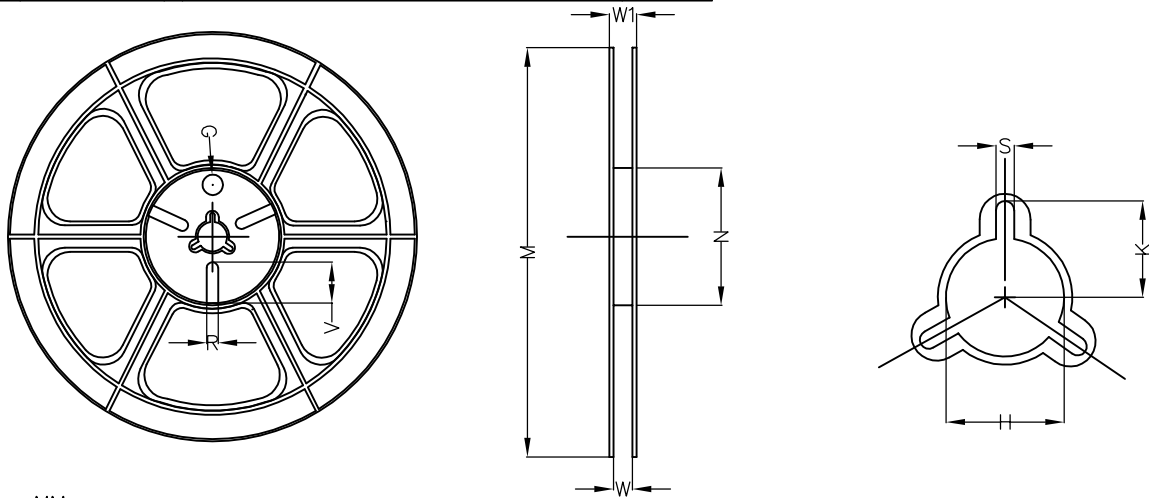

AlphaDFN1.90x1.30\_4&  
AlphaDFN1.90x1.30A\_4 Tape and  
Reel Data

AlphaDFN1.90x1.30 4 & AlphaDFN1.90x1.30A 4 Carrier Tape

UNIT: MM

PACKAGE	A0	B0	K0	D0	D1	W	E	F	P0	P1	P2	T	K1
AlphaDFN1.90x1.30(A)_4	1.43 ±0.05	2.03 ±0.05	0.25 ±0.05	1.50 +0.10 -0.00	0.50 ±0.05	8.00 ±0.10	1.75 ±0.10	3.50 ±0.05	4.00 ±0.10	4.00 ±0.10	2.00 ±0.05	0.20 ±0.02	0.04 ±0.03

AlphaDFN1.90x1.30 4 & AlphaDFN1.90x1.30A 4 REEL

UNIT: MM

TAPE SIZE	REEL SIZE	M	N	W	W1	H	K	S	G	R	V
8 mm	ø178	ø178.00 ±1.00	ø54.00 ±0.50	9.00 ±0.30	11.40 ±1.00	ø13.00 +0.50 -0.20	10.60	2.00 ±0.50	ø9.00	5.00	18.00

AlphaDFN1.90x1.30 4 & AlphaDFN1.90x1.30A 4 TAPE

Leader / Trailer  
& Orientation

Unit Per Reel:  
8000pcs

DETAIL:  
UNIT ORIENTATION IN  
POCKET