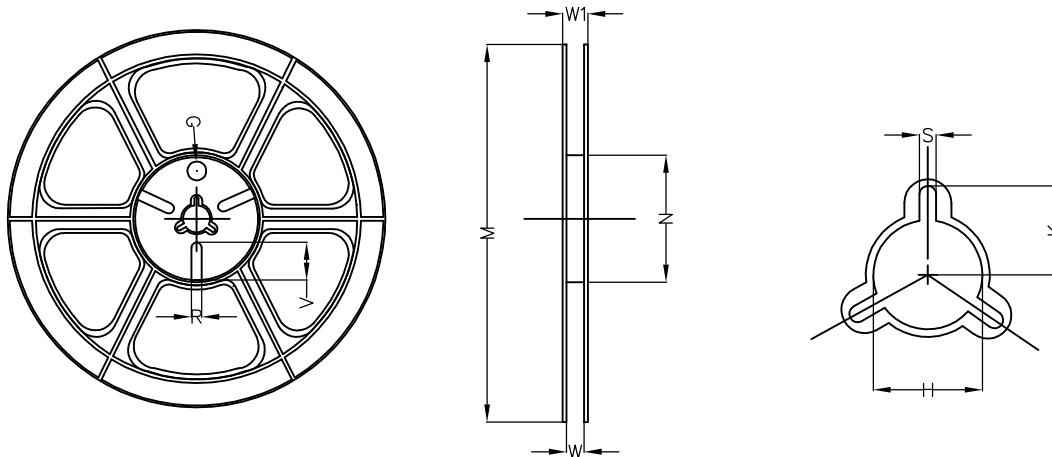

AlphaDFN1.9x1.6 6  
REEL

UNIT: MM

TAPE SIZE	REEL SIZE	M	N	W	W1	H	K	S	G	R	V
8 mm	φ178	φ178.00 ±1.00	φ54.00 ±0.50	9.00 ±0.30	11.40 ±1.00	φ13.00 +0.50 -0.20	10.60	2.00 ±0.50	φ9.00	5.00	18.00

AlphaDFN1.9x1.6 6 TAPE

Leader / Trailer  
& Orientation

Unit Per Reel:  
8000pcs