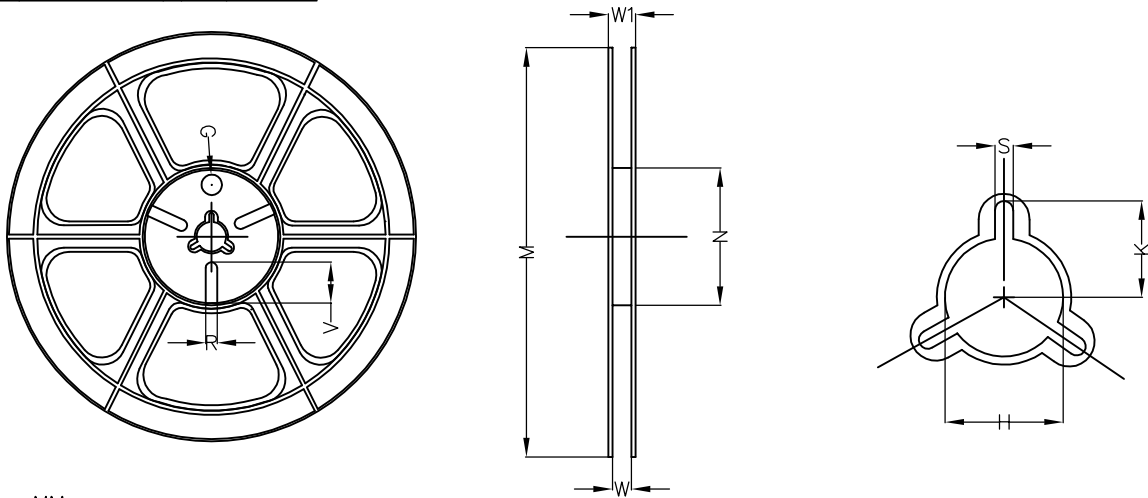

AlphaDFN2.52x2.52 10 REEL

UNIT: MM

TAPE SIZE	REEL SIZE	M	N	W	W1	H	K	S	G	R	V
8 mm	∅178	∅178.00 ±1.00	∅54.00 ±0.50	9.00 ±0.30	11.40 ±1.00	∅13.00 +0.50 -0.20	10.60	2.00 ±0.50	∅9.00	5.00	18.00

AlphaDFN2.52x2.52 10 TAPE

Leader / Trailer
& Orientation

Unit Per Reel:
8000pcs

DETAIL:
UNIT ORIENTATION
IN POCKET