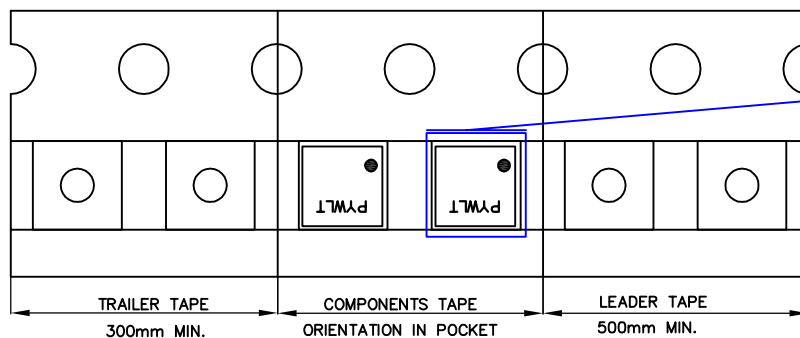

AlphaDFN2.52x2.52 10 REEL

UNIT: MM

TAPE SIZE	REEL SIZE	M	N	W	W1	H	K	S	G	R	V
8 mm	∅178	∅178.00 ±1.00	∅54.00 ±0.50	9.00 ±0.30	11.40 ±1.00	∅13.00 +0.50 -0.20	10.60	2.00 ±0.50	∅9.00	5.00	18.00

AlphaDFN2.52x2.52 10 TAPE

Leader / Trailer
& Orientation

Unit Per Reel:
8000pcs

DETAIL:
UNIT ORIENTATION
IN POCKET