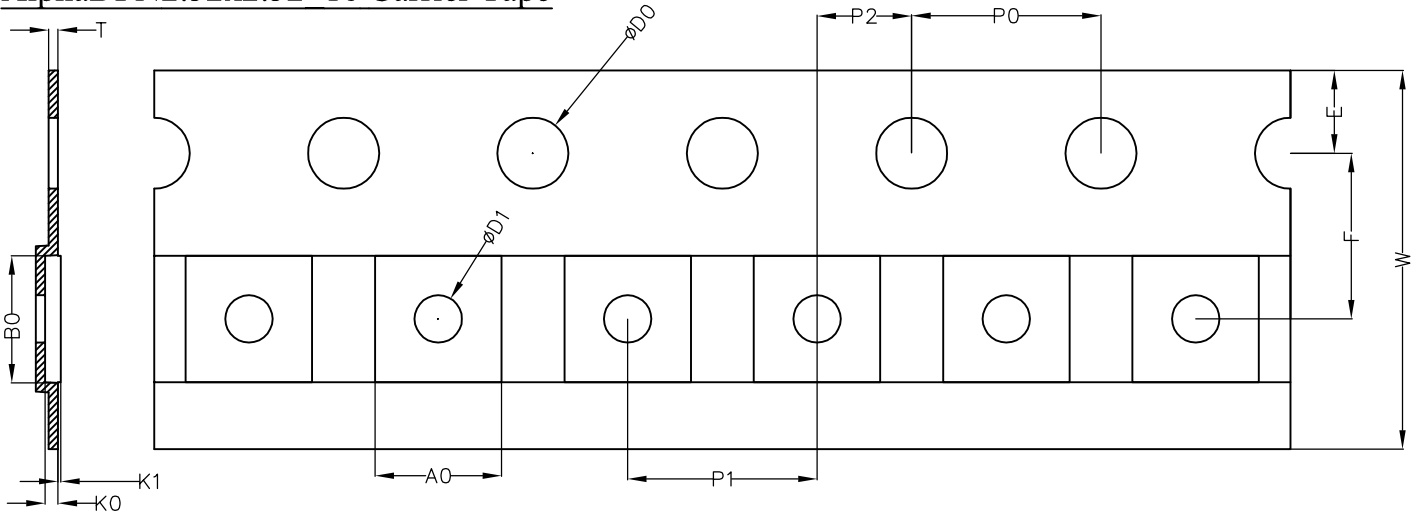

AlphaDFN2.52x2.52 10 Carrier Tape

UNIT: MM

PACKAGE	A0	B0	K0	D0	D1	W	E	F	P0	P1	P2	T	K1
AlphaDFN2.52x2.52_10	2.67 ±0.05	2.67 ±0.05	0.27 ±0.03	1.50 +0.10 -0.00	1.00 ±0.05	8.00 +0.30 -0.10	1.75 ±0.10	3.50 ±0.05	4.00 ±0.10	4.00 ±0.10	2.00 ±0.05	0.20 ±0.02	0.06 +0.04 -0.03

AlphaDFN2.52x2.52 10 REEL

UNIT: MM

TAPE SIZE	REEL SIZE	M	N	W	W1	H	K	S	G	R	V
8 mm	∅178	∅178.00 ±1.00	∅54.00 ±0.50	9.00 ±0.30	11.40 ±1.00	∅13.00 +0.50 -0.20	10.60	2.00 ±0.50	∅9.00	5.00	18.00

AlphaDFN2.52x2.52 10 TAPE

Leader / Trailer
& Orientation

Unit Per Reel:
8000pcs

DETAIL:
UNIT ORIENTATION
IN POCKET