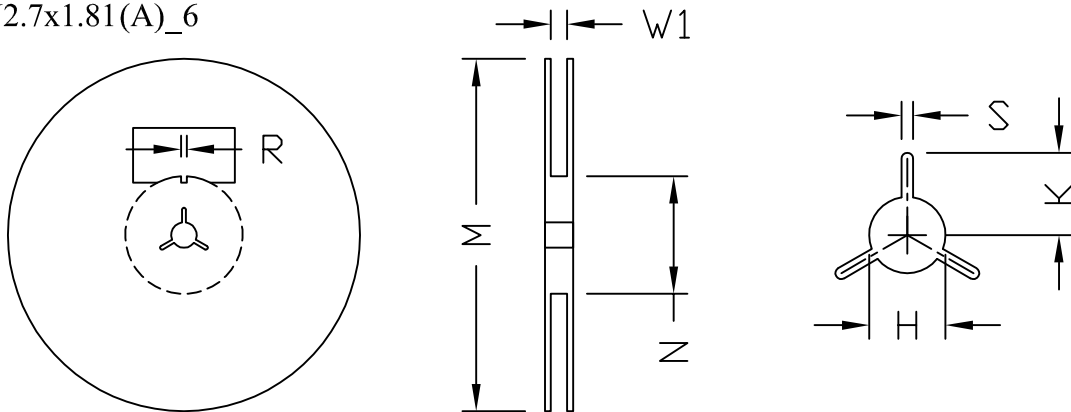

AlphaDFN2.7x1.81_6 &
AlphaDFN2.7x1.81A_6 Tape and
Reel Data

AlphaDFN2.7x1.81(A)_6
Carrier Tape

UNIT: MM

PACKAGE	A0	B0	K0	D0	D1	E	E1	E2	P0	P1	P2	T
AlphaDFN 2.7x1.81(A) _6	1.95 ±0.05	2.90 ±0.05	0.30 ±0.05	1.50 +0.1 -0	1.00 ±0.05	8.00 +0.30 -0.1	1.75 ±0.10	3.50 ±0.05	4.00 ±0.10	4.00 ±0.10	2.00 ±0.05	0.20 ±0.02

AlphaDFN2.7x1.81(A)_6
REEL

UNIT: MM

TAPE SIZE	REEL SIZE	M	N	W1	H	S	K	R
8	ø180	ø180.0 ±0.50	60.0 ±0.50	8.4 +1.5 -0.0	13.0 ±0.20	1.5 MIN.	13.5 MIN.	3.0 ±0.50

AlphaDFN2.7x1.81(A)_6 S TAPE

Leader / Trailer
& Orientation

Unit Per Reel:
5000pcs