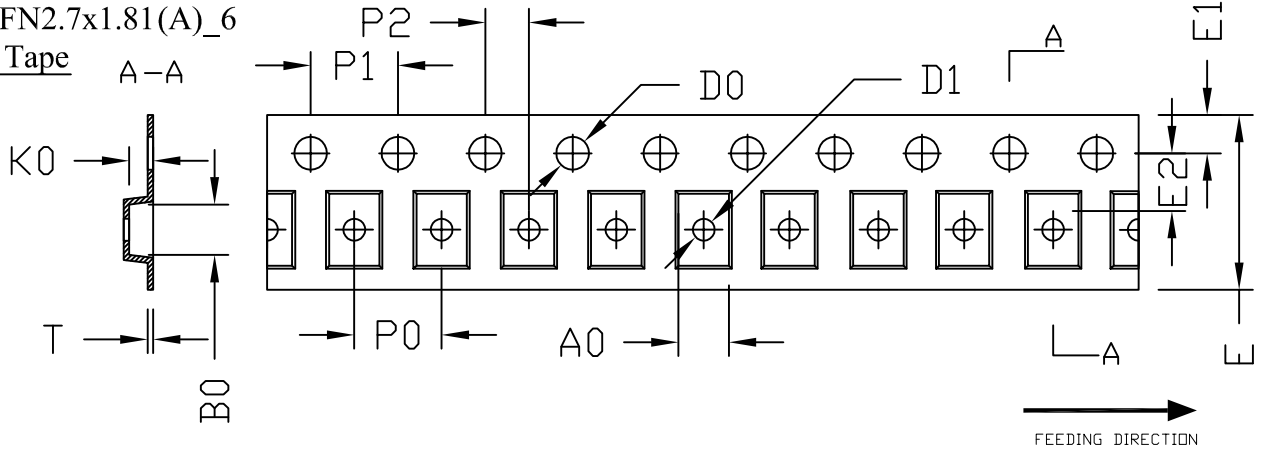

AlphaDFN2.7x1.81_6 &
AlphaDFN2.7x1.81A_6 Tape and
Reel Data

AlphaDFN2.7x1.81(A)_6
Carrier Tape

UNIT: MM

PACKAGE	A0	B0	K0	D0	D1	E	E1	E2	P0	P1	P2	T
AlphaDFN 2.7x1.81(A) _6	1.95 ±0.05	2.90 ±0.05	0.30 ±0.05	1.50 +0.1 -0	1.00 ±0.05	8.00 +0.30 -0.1	1.75 ±0.10	3.50 ±0.05	4.00 ±0.10	4.00 ±0.10	2.00 ±0.05	0.20 ±0.02

AlphaDFN2.7x1.81(A)_6
REEL

UNIT: MM

TAPE SIZE	REEL SIZE	M	N	W1	H	S	K	R
8	ø180	ø180.0 ±0.50	60.0 ±0.50	8.4 +1.5 -0.0	13.0 ±0.20	1.5 MIN.	13.5 MIN.	3.0 ±0.50

AlphaDFN2.7x1.81(A)_6 S TAPE

Leader / Trailer
& Orientation

Unit Per Reel:
5000pcs