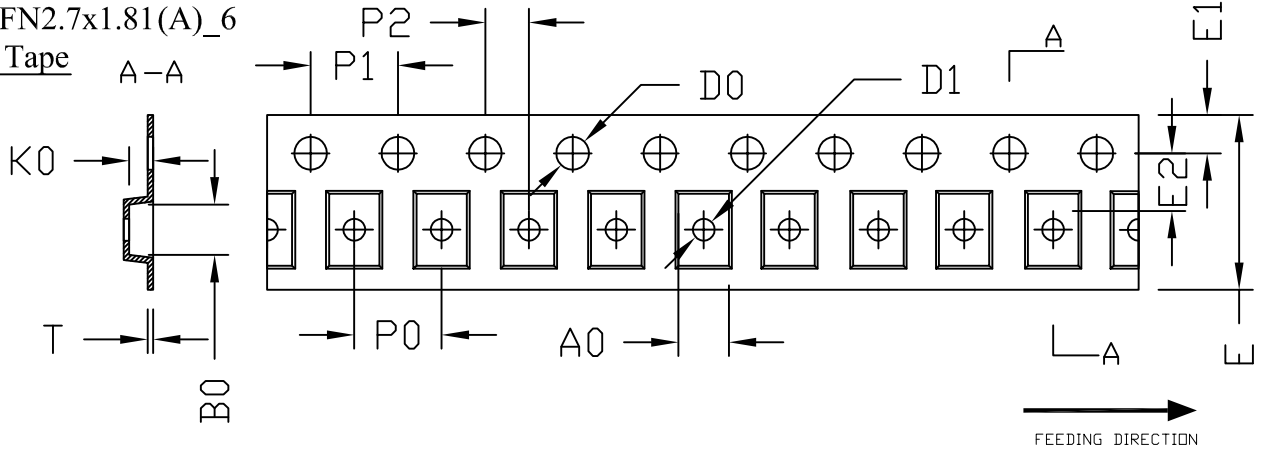

AlphaDFN2.7x1.81\_6 &  
AlphaDFN2.7x1.81A\_6 Tape and  
Reel Data

AlphaDFN2.7x1.81(A)\_6  
Carrier Tape

UNIT: MM

PACKAGE	A0	B0	K0	D0	D1	E	E1	E2	P0	P1	P2	T
AlphaDFN 2.7x1.81(A) _6	1.95 ±0.05	2.90 ±0.05	0.30 ±0.05	1.50 +0.1 -0	1.00 ±0.05	8.00 +0.30 -0.1	1.75 ±0.10	3.50 ±0.05	4.00 ±0.10	4.00 ±0.10	2.00 ±0.05	0.20 ±0.02

AlphaDFN2.7x1.81(A)\_6  
REEL

UNIT: MM

TAPE SIZE	REEL SIZE	M	N	W1	H	S	K	R
8	ø180	ø180.0 ±0.50	60.0 ±0.50	8.4 +1.5 -0.0	13.0 ±0.20	1.5 MIN.	13.5 MIN.	3.0 ±0.50

AlphaDFN2.7x1.81(A)\_6 S TAPE

Leader / Trailer  
& Orientation

Unit Per Reel:  
5000pcs