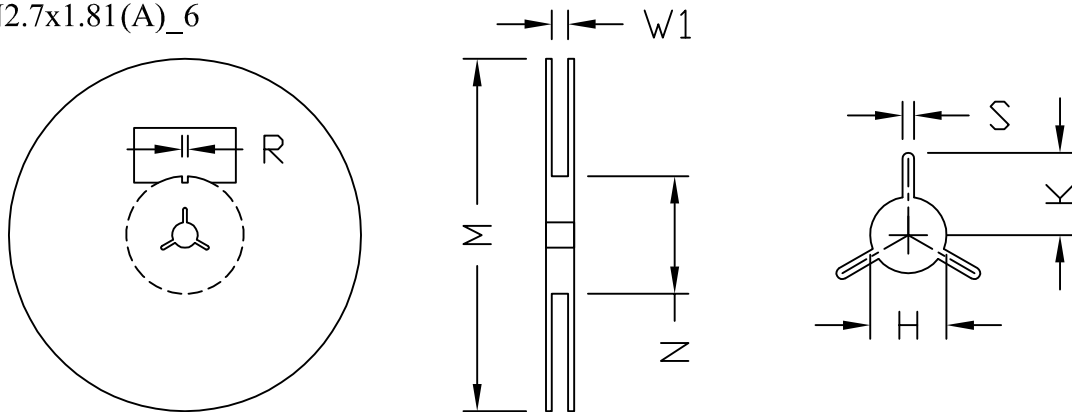

AlphaDFN2.7x1.81\_6 &  
AlphaDFN2.7x1.81A\_6 Tape and  
Reel Data

AlphaDFN2.7x1.81(A)\_6  
Carrier Tape

UNIT: MM

PACKAGE	A0	B0	K0	D0	D1	E	E1	E2	P0	P1	P2	T
AlphaDFN 2.7x1.81(A) _6	1.95 ±0.05	2.90 ±0.05	0.30 ±0.05	1.50 +0.1 -0	1.00 ±0.05	8.00 +0.30 -0.1	1.75 ±0.10	3.50 ±0.05	4.00 ±0.10	4.00 ±0.10	2.00 ±0.05	0.20 ±0.02

AlphaDFN2.7x1.81(A)\_6  
REEL

UNIT: MM

TAPE SIZE	REEL SIZE	M	N	W1	H	S	K	R
8	ø180	ø180.0 ±0.50	60.0 ±0.50	8.4 +1.5 -0.0	13.0 ±0.20	1.5 MIN.	13.5 MIN.	3.0 ±0.50

AlphaDFN2.7x1.81(A)\_6 S TAPE

Leader / Trailer  
& Orientation

Unit Per Reel:  
5000pcs