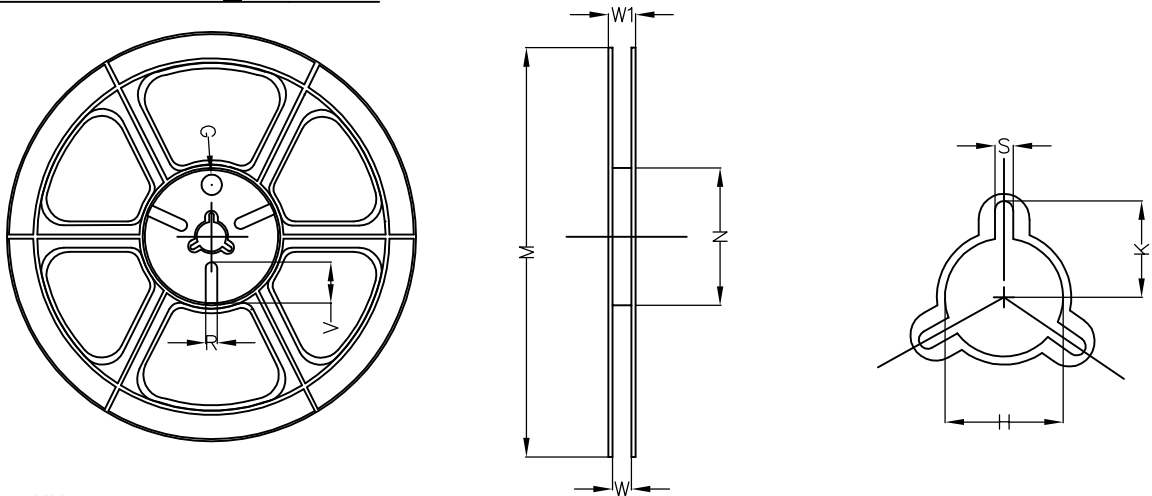

Tape and Reel Data

AlphaDFN3.01x1.52\_10/AlphaDFN3.01x1.52B\_10/AlphaDFN2.98x1.49\_10 Carrier Tape

UNIT: MM

A0	B0	K0	D0	D1	W	E	F	P0	P1	P2	T
1.68 ±0.05	3.17 ±0.05	0.26 ±0.05	1.50 +0.10 -0.00	1.00 ±0.05	8.00 +0.30 -0.10	1.75 ±0.10	3.50 ±0.05	4.00 ±0.10	4.00 ±0.10	2.00 ±0.10	0.20 ±0.02

AlphaDFN3.01x1.52\_10/AlphaDFN3.01x1.52B\_10/AlphaDFN2.98x1.49\_10 REEL

UNIT: MM

TAPE SIZE	REEL SIZE	M	N	W	W1	H	K	S	G	R	V
8 mm	∅178	∅178.00 ±1.00	∅54.00 ±0.50	9.00 ±0.30	11.40 ±1.00	∅13.00 +0.50 -0.20	10.60	2.00 ±0.50	∅9.00	5.00	18.00