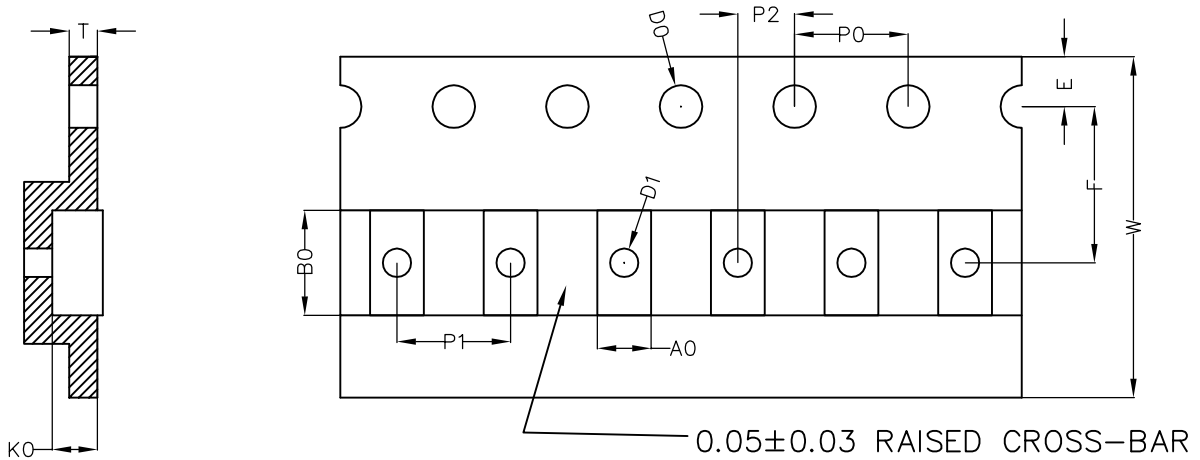

Tape and Reel Data

AlphaDFN3.01x1.52\_10/AlphaDFN3.01x1.52B\_10/AlphaDFN2.98x1.49\_10 Carrier Tape

UNIT: MM

A0	B0	K0	D0	D1	W	E	F	P0	P1	P2	T
1.68 ±0.05	3.17 ±0.05	0.26 ±0.05	1.50 +0.10 -0.00	1.00 ±0.05	8.00 +0.30 -0.10	1.75 ±0.10	3.50 ±0.05	4.00 ±0.10	4.00 ±0.10	2.00 ±0.10	0.20 ±0.02

AlphaDFN3.01x1.52\_10/AlphaDFN3.01x1.52B\_10/AlphaDFN2.98x1.49\_10 REEL

UNIT: MM

TAPE SIZE	REEL SIZE	M	N	W	W1	H	K	S	G	R	V
8 mm	∅178	∅178.00 ±1.00	∅54.00 ±0.50	9.00 ±0.30	11.40 ±1.00	∅13.00 +0.50 -0.20	10.60	2.00 ±0.50	∅9.00	5.00	18.00

AlphaDFN3.01x1.52\_10/AlphaDFN3.01x1.52B\_10/AlphaDFN2.98x1.49\_10 TAPE

Leader / Trailer & Orientation

Unit Per Reel:  
8000pcs