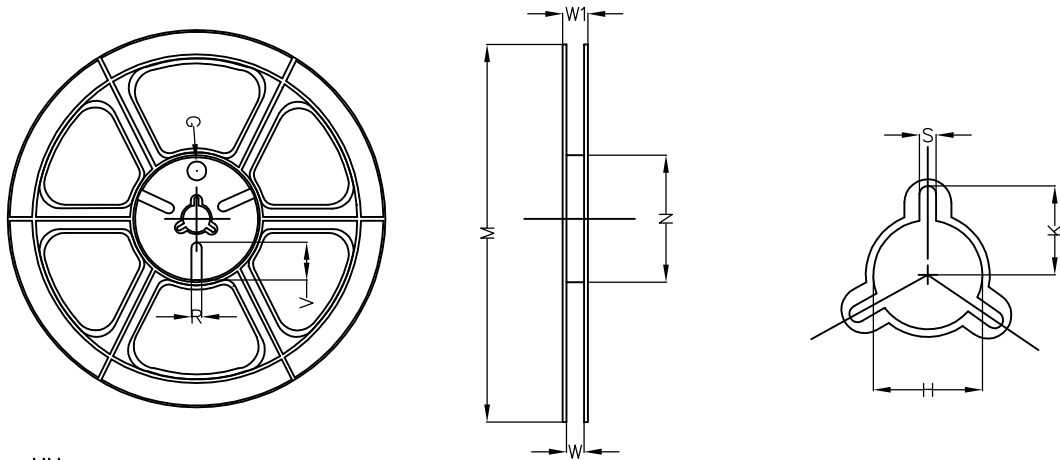

AlphaDFN3.01x1.52_10
REEL

UNIT: MM

TAPE SIZE	REEL SIZE	M	N	W	W1	H	K	S	G	R	V
8 mm	ø178	ø178.00 ±1.00	ø54.00 ±0.50	9.00 ±0.30	11.40 ±1.00	ø13.00 +0.50 -0.20	10.60	2.00 ±0.50	ø9.00	5.00	18.00

AlphaDFN3.01x1.52_10 TAPE

Leader / Trailer
& Orientation

Unit Per Reel:
8000pcs