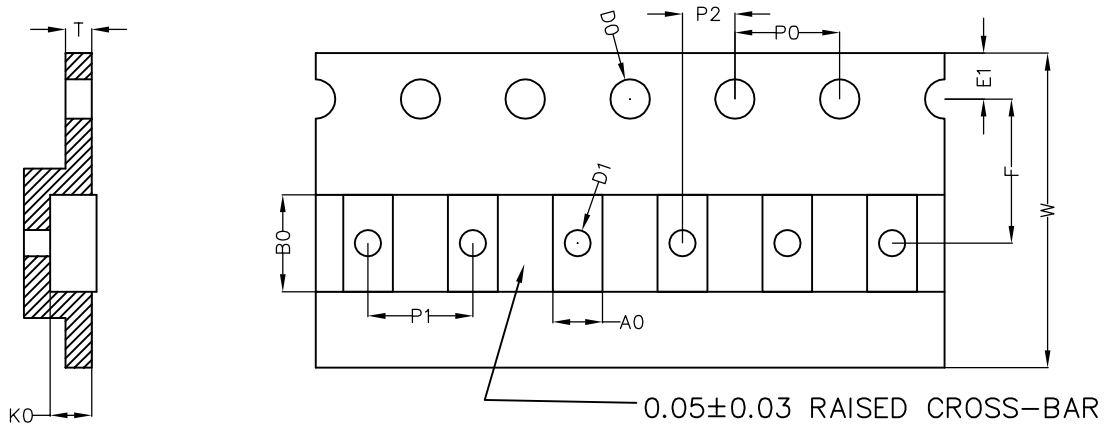

AlphaDFN3.01x1.52_10 Carrier Tape

UNIT: MM

PACKAGE	A0	B0	K0	D0	D1	W	E1	F	P0	P1	P2	T
AlphaDFN3.01x1.52_10	1.68 ±0.05	3.17 ±0.05	0.26 ±0.05	1.50 +0.10 -0.00	1.00 ±0.05	8.00 +0.30 -0.10	1.75 ±0.10	3.50 ±0.05	4.00 ±0.10	4.00 ±0.10	2.00 ±0.10	0.20 ±0.02

AlphaDFN3.01x1.52_10
REEL

UNIT: MM

TAPE SIZE	REEL SIZE	M	N	W	W1	H	K	S	G	R	V
8 mm	ø178	ø178.00 ±1.00	ø54.00 ±0.50	9.00 ±0.30	11.40 ±1.00	ø13.00 +0.50 -0.20	10.60	2.00 ±0.50	ø9.00	5.00	18.00

AlphaDFN3.01x1.52_10 TAPE

Leader / Trailer
& Orientation

Unit Per Reel:
8000pcs