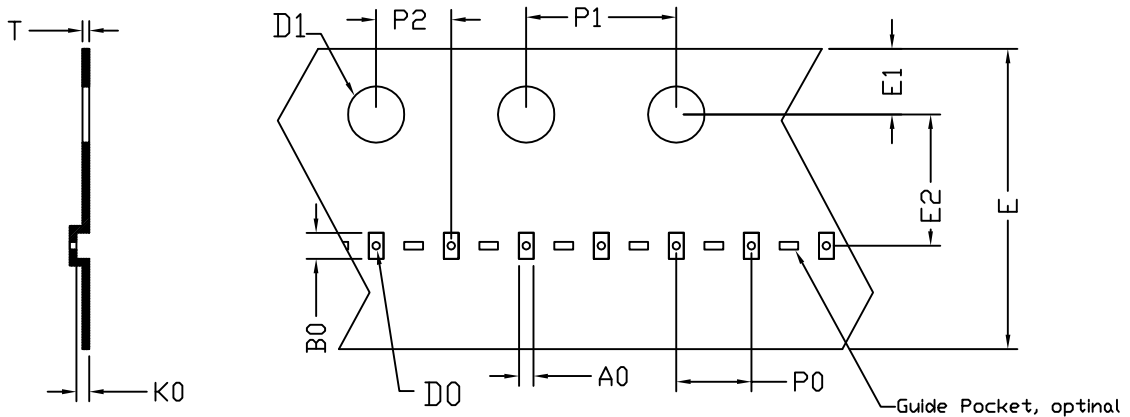

DFN0.62x0.32_2L_EP2_S Tape and Reel Data

DFN0.62x0.32_2L_EP2_S Carrier Tape