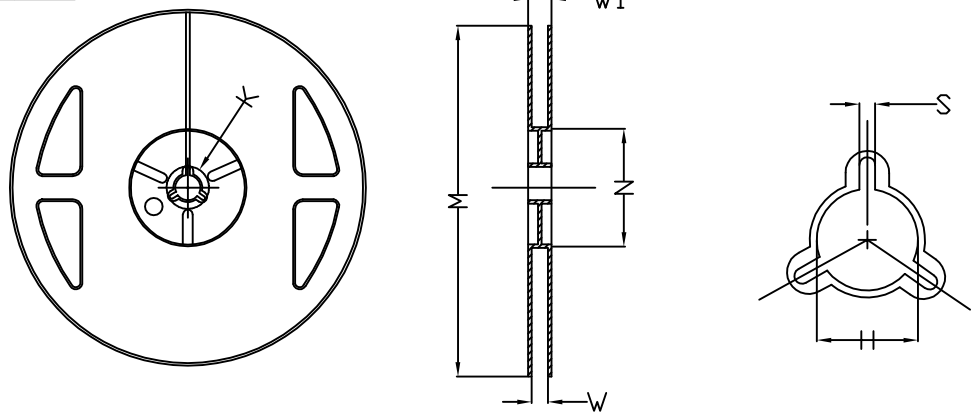

# DFN0.62x0.32\_2L\_EP2\_S Tape and Reel Data

## DFN0.62x0.32\_2L\_EP2\_S Reel

UNIT: MM

TAPE SIZE	REEL SIZE	M	N	W	W1	H	K	S
8 mm	∅180	∅180 +3	∅60 +1 -0	9.0 ±0.3	11.4 ±1.0	∅13.0 ±0.2	∅21.0 ±0.5	2.0 ±0.5