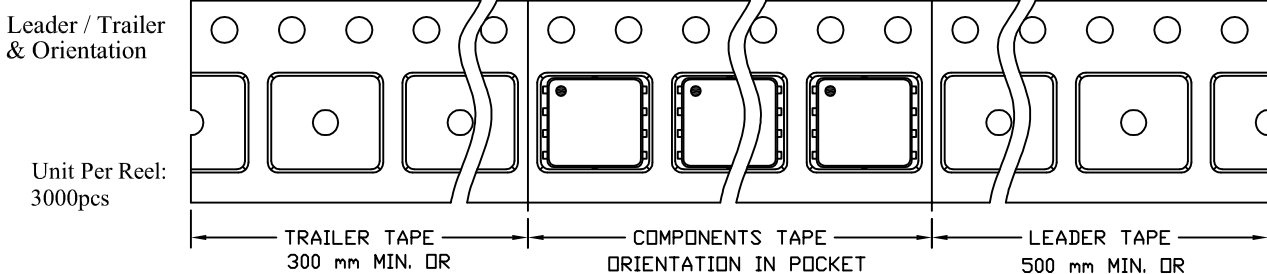

**DFN5x6 Carrier Tape**

UNIT: MM

PACKAGE	A0	B0	K0	D0	D1	E	E1	E2	P0	P1	P2	T
DFN5x6 (12 mm)	6.30 ±0.10	5.45 ±0.10	1.30 ±0.10	1.50 MIN.	1.55 ±0.05	12.00 ±0.30	1.75 ±0.10	5.50 ±0.10	8.00 ±0.10	4.00 ±0.10	2.00 ±0.10	0.30 ±0.05

**DFN5x6 Reel**

UNIT: MM

TAPE SIZE	REEL SIZE	M	N	W	W1	H	K	S	G	R	V
12 mm	ø330	ø330.00 ±0.50	ø97.00 ±0.10	13.00 ±0.30	17.40 ±1.00	ø13.00 +0.50 -0.20	10.60	2.00 ±0.50	---	---	---

**DFN5x6 Punch Package Tape**