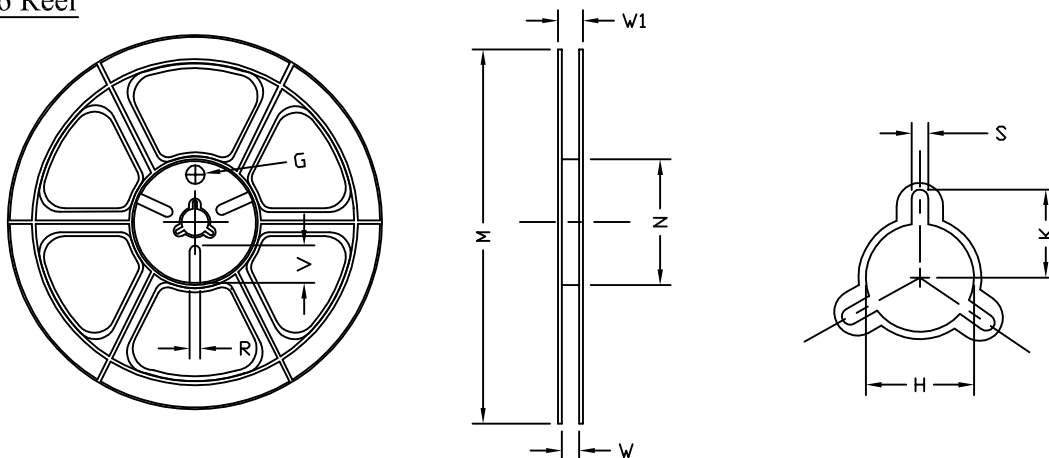

**DFN5x6 Carrier Tape**

UNIT: MM

PACKAGE	A0	B0	K0	D0	D1	E	E1	E2	P0	P1	P2	T
DFN5x6 (12 mm)	6.30 ±0.10	5.45 ±0.10	1.30 ±0.10	1.50 MIN.	1.55 ±0.05	12.00 ±0.30	1.75 ±0.10	5.50 ±0.10	8.00 ±0.10	4.00 ±0.10	2.00 ±0.10	0.30 ±0.05

**DFN5x6 Reel**

UNIT: MM

TAPE SIZE	REEL SIZE	M	N	W	W1	H	K	S	G	R	V
12 mm	ø330	ø330.00 ±0.50	ø97.00 ±0.10	13.00 ±0.30	17.40 ±1.00	ø13.00 +0.50 -0.20	10.60	2.00 ±0.50	---	---	---

**DFN5x6 Punch Package Tape**