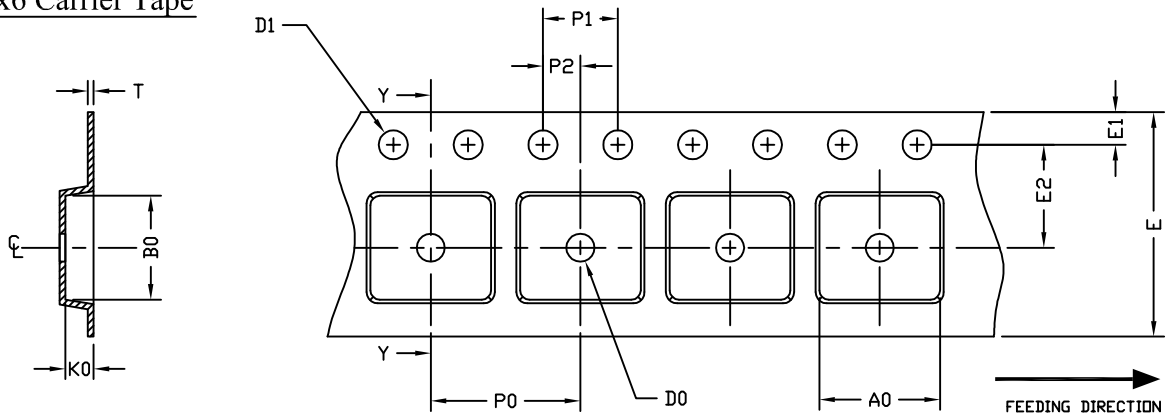

**DFN5x6 Carrier Tape**

UNIT: MM

PACKAGE	A0	B0	K0	D0	D1	E	E1	E2	P0	P1	P2	T
DFN5x6 (12 mm)	6.30 ±0.10	5.45 ±0.10	1.30 ±0.10	1.50 MIN.	1.55 ±0.05	12.00 ±0.30	1.75 ±0.10	5.50 ±0.10	8.00 ±0.10	4.00 ±0.10	2.00 ±0.10	0.30 ±0.05

**DFN5x6 Reel**

UNIT: MM

TAPE SIZE	REEL SIZE	M	N	W	W1	H	K	S	G	R	V
12 mm	ø330	ø330.00 ±0.50	ø97.00 ±0.10	13.00 ±0.30	17.40 ±1.00	ø13.00 +0.50 -0.20	10.60	2.00 ±0.50	---	---	---

**DFN5x6 Punch Package Tape**