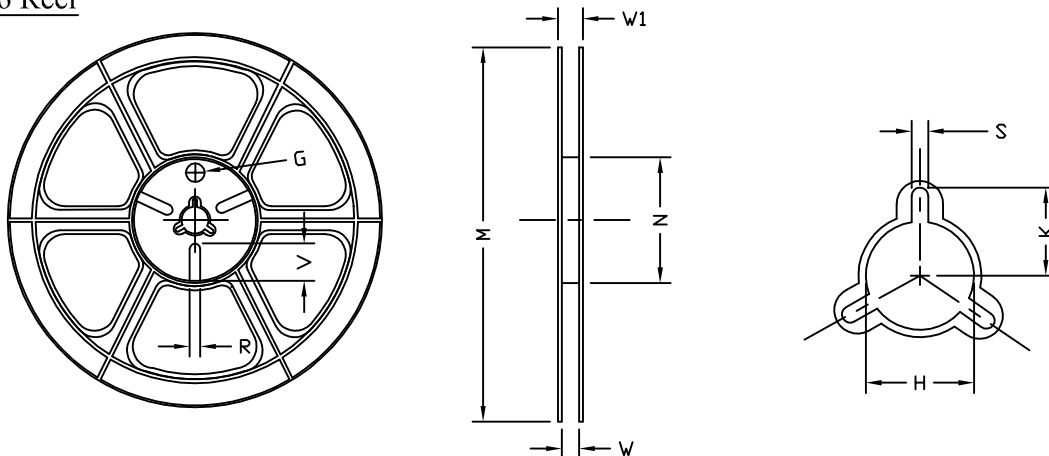

**DFN5x6 Carrier Tape**

UNIT: MM

PACKAGE	A0	B0	K0	D0	D1	E	E1	E2	P0	P1	P2	T
DFN5x6 (12 mm)	6.30 ±0.10	5.45 ±0.10	1.30 ±0.10	1.50 MIN.	1.55 ±0.05	12.00 ±0.30	1.75 ±0.10	5.50 ±0.10	8.00 ±0.10	4.00 ±0.10	2.00 ±0.10	0.30 ±0.05

**DFN5x6 Reel**

UNIT: MM

TAPE SIZE	REEL SIZE	M	N	W	W1	H	K	S	G	R	V
12 mm	ø330	ø330.00 ±0.50	ø97.00 ±0.10	13.00 ±0.30	17.40 ±1.00	ø13.00 +0.50 -0.20	10.60	2.00 ±0.50	---	---	---

**DFN5x6 Punch Package Tape**