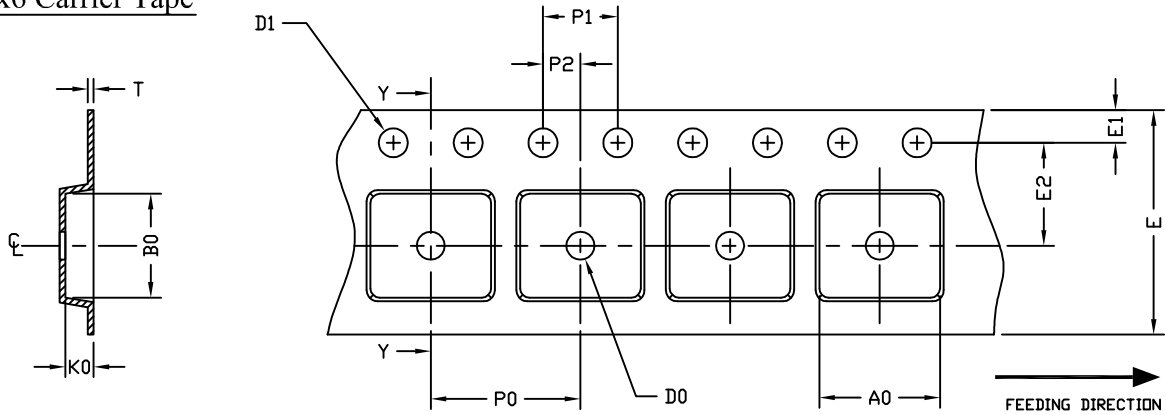

**DFN5x6 Carrier Tape**

UNIT: MM

PACKAGE	A0	B0	K0	D0	D1	E	E1	E2	P0	P1	P2	T
DFN5x6 (12 mm)	6.30 ±0.10	5.45 ±0.10	1.30 ±0.10	1.50 MIN.	1.55 ±0.05	12.00 ±0.30	1.75 ±0.10	5.50 ±0.10	8.00 ±0.10	4.00 ±0.10	2.00 ±0.10	0.30 ±0.05

**DFN5x6 Reel**

UNIT: MM

TAPE SIZE	REEL SIZE	M	N	W	W1	H	K	S	G	R	V
12 mm	ø330	ø330.00 ±0.50	ø97.00 ±0.10	13.00 ±0.30	17.40 ±1.00	ø13.00 +0.50 -0.20	10.60	2.00 ±0.50	---	---	---

**DFN5x6 Punch Package Tape**