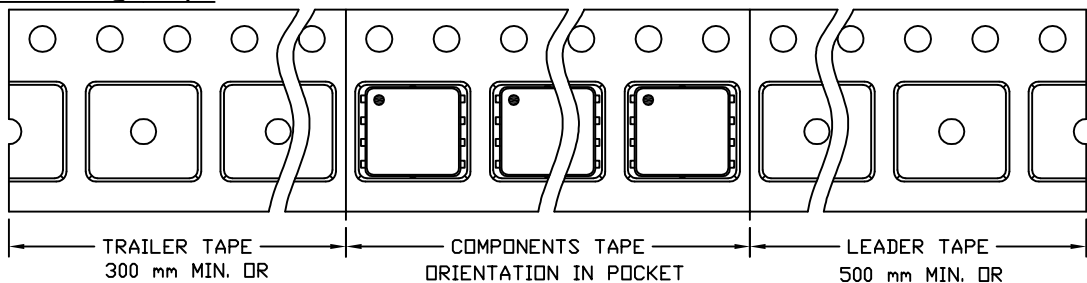

**DFN5x6 Reel**

UNIT: MM

TAPE SIZE	REEL SIZE	M	N	W	W1	H	K	S	G	R	V
12 mm	ø330	ø330.00 ±0.50	ø97.00 ±0.10	13.00 ±0.30	17.40 ±1.00	ø13.00 +0.50 -0.20	10.60	2.00 ±0.50	---	---	---

**DFN5x6 Punch Package Tape**

Leader / Trailer  
& Orientation

Unit Per Reel:  
3000pcs

**DFN5x6 Sawing Package (Except DFN5X6 7L EP1 TEP1 S) Tape**

Leader / Trailer  
& Orientation

Unit Per Reel:  
3000pcs