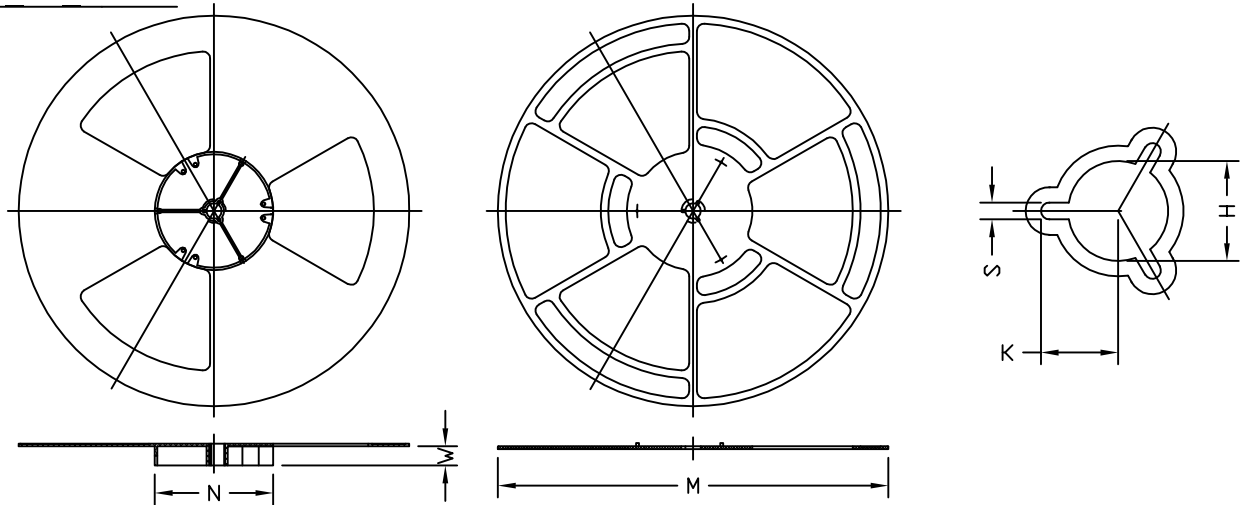

DFN9.5x5.5 4L S Carrier Tape

UNIT: MM

PACKAGE	A0	B0	K0	D0	D1	W	E	F	P0	P1	P2	T
DFN9.5x5.5	6.30 ±0.1	10.30 ±0.1	2.20 ±0.1	∅1.50 +0.1 -0.0	∅1.50 MIN.	16.00 +0.3 -0.1	1.75 ±0.1	7.50 ±0.1	4.00 ±0.1	12.00 ±0.1	2.00 ±0.1	0.30 ±0.05

DFN9.5x5.5 4L S Reel

UNIT: MM

TAPE SIZE	REEL SIZE	M	N	W	H	K	S
16 mm	∅330	∅330.00 +0.25 -4.00	∅100.00 ±0.2	16.4 +2.0 -0.0	∅13.00 +0.50 -0.20	10.5 ±0.25	2.2 ±0.25

DFN9.5x5.5 4L S Tape

Leader / Trailer
& Orientation

Unit Per Reel:
2000pcs