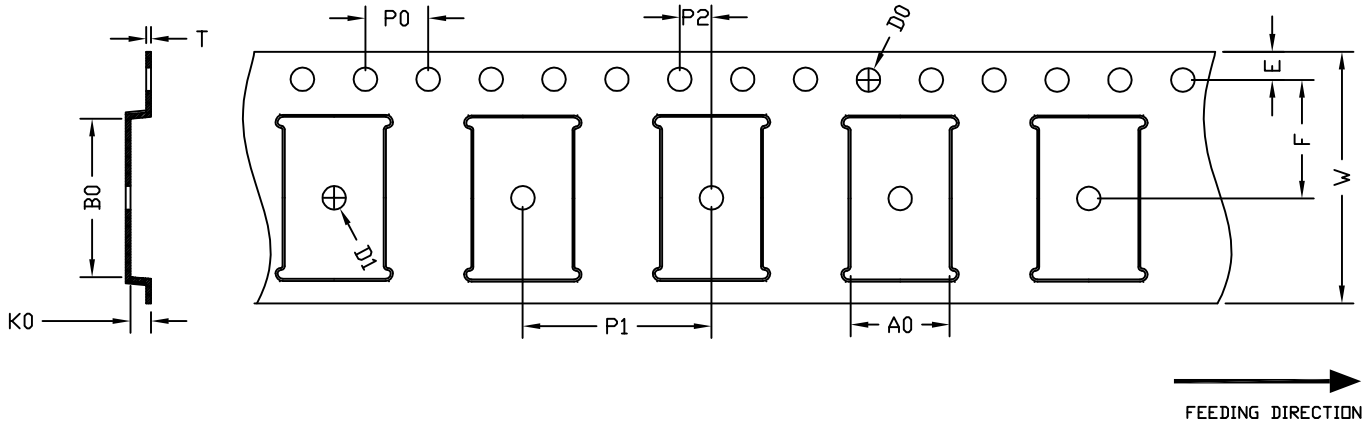

DFN9.5x5.5 4L S Carrier Tape

UNIT: MM

PACKAGE	A0	B0	K0	D0	D1	W	E	F	P0	P1	P2	T
DFN9.5x5.5	6.30 ±0.1	10.30 ±0.1	2.20 ±0.1	∅1.50 +0.1 -0.0	∅1.50 MIN.	16.00 +0.3 -0.1	1.75 ±0.1	7.50 ±0.1	4.00 ±0.1	12.00 ±0.1	2.00 ±0.1	0.30 ±0.05

DFN9.5x5.5 4L S Reel

UNIT: MM

TAPE SIZE	REEL SIZE	M	N	W	H	K	S
16 mm	∅330	∅330.00 +0.25 -4.00	∅100.00 ±0.2	16.4 +2.0 -0.0	∅13.00 +0.50 -0.20	10.5 ±0.25	2.2 ±0.25

DFN9.5x5.5 4L S Tape

Leader / Trailer
& Orientation

Unit Per Reel:
2000pcs