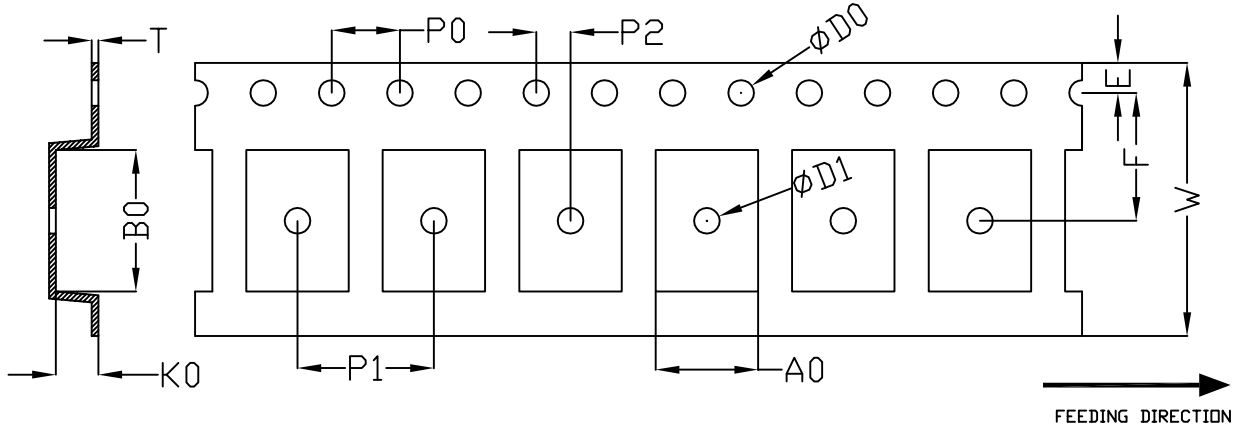

DO-214AB Carrier Tape

UNIT: MM

PACKAGE	A0	B0	K0	D0	D1	W	E	F	P0	P1	P2	T
DO-214AB	6.10 ±0.2	8.30 ±0.2	2.50 ±0.2	∅1.50 +0.1 -0.0	∅1.50 +0.25 -0.00	16.00 ±0.3	1.75 ±0.1	7.50 ±0.1	4.00 ±0.1	8.00 ±0.1	2.00 ±0.1	0.40 Max.

DO-214AB Reel

UNIT: MM

TAPE SIZE	REEL SIZE	M	N	W	T	H	S
16 mm	∅330	∅330.00	∅100.00 Max.	16.4 Max.	22.4 Max.	∅13.00 ±0.5	1.50 Min.

DO-214AB Tape

Leader / Trailer
& Orientation

Unit Per Reel:
3000pcs