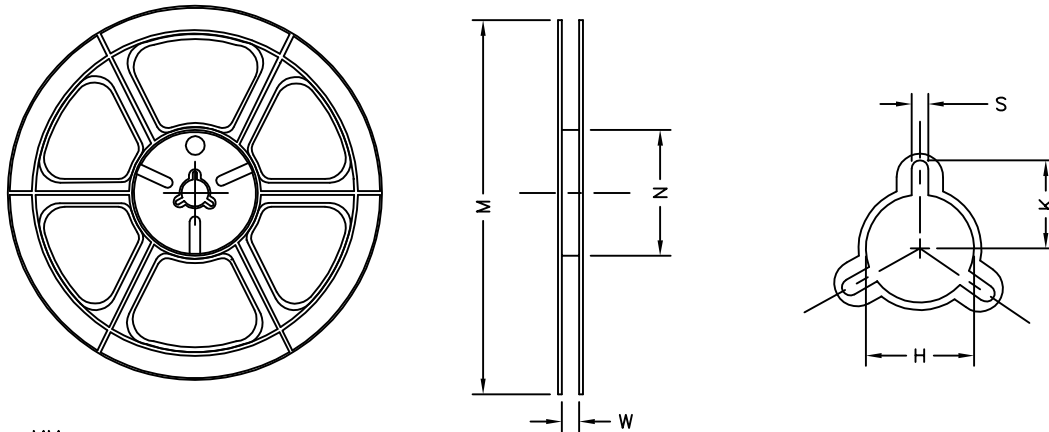

IPM-7 Carrier Tape

UNIT: MM

PACKAGE	A0	B0	K0	K1	D0	D1	W	E	F	P0	P1	P2	T	So
IPM-7	11.20 ±0.1	18.75 ±0.1	2.60 ±0.1	3.30 ±0.1	ø1.50 +0.1 -0.0	ø2.00 +0.2 -0.0	32.00 ±0.3	1.75 ±0.1	14.20 ±0.1	4.00 ±0.1	16.00 ±0.1	2.00 ±0.1	0.30 ±0.03	28.40 ±0.1

IPM-7 Reel

UNIT: MM

TAPE SIZE	REEL SIZE	M	N	W	H	K	S
32 mm	ø330	ø330.00 ±0.50	ø101.6 ±0.10	32.4 +3.00 -0.20	ø13.00 +0.50 -0.20	10.60	2.00 ±0.50

IPM-7 Package Tape

Leader / Trailer
& Orientation

Unit Per Reel:
1000pcs