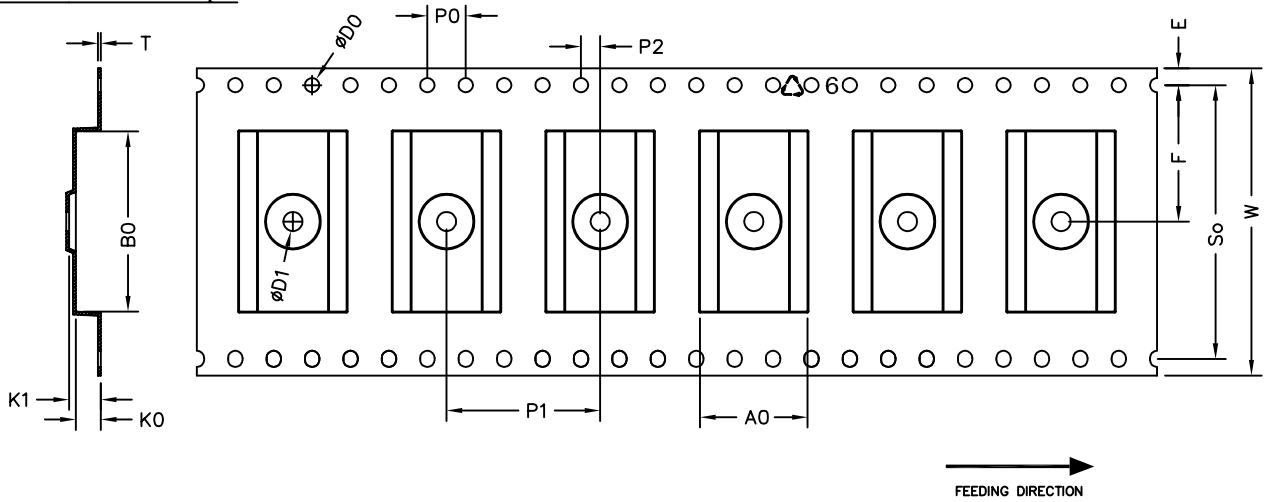

IPM-7 Carrier Tape

UNIT: MM

PACKAGE	A0	B0	K0	K1	D0	D1	W	E	F	P0	P1	P2	T	So
IPM-7	11.20 ±0.1	18.75 ±0.1	2.60 ±0.1	3.30 ±0.1	ø1.50 +0.1 -0.0	ø2.00 +0.2 -0.0	32.00 ±0.3	1.75 ±0.1	14.20 ±0.1	4.00 ±0.1	16.00 ±0.1	2.00 ±0.1	0.30 ±0.03	28.40 ±0.1

IPM-7 Reel

UNIT: MM

TAPE SIZE	REEL SIZE	M	N	W	H	K	S
32 mm	ø330	ø330.00 ±0.50	ø101.6 ±0.10	32.4 +3.00 -0.20	ø13.00 +0.50 -0.20	10.60	2.00 ±0.50

IPM-7 Package Tape

Leader / Trailer
& Orientation

Unit Per Reel:
1000pcs