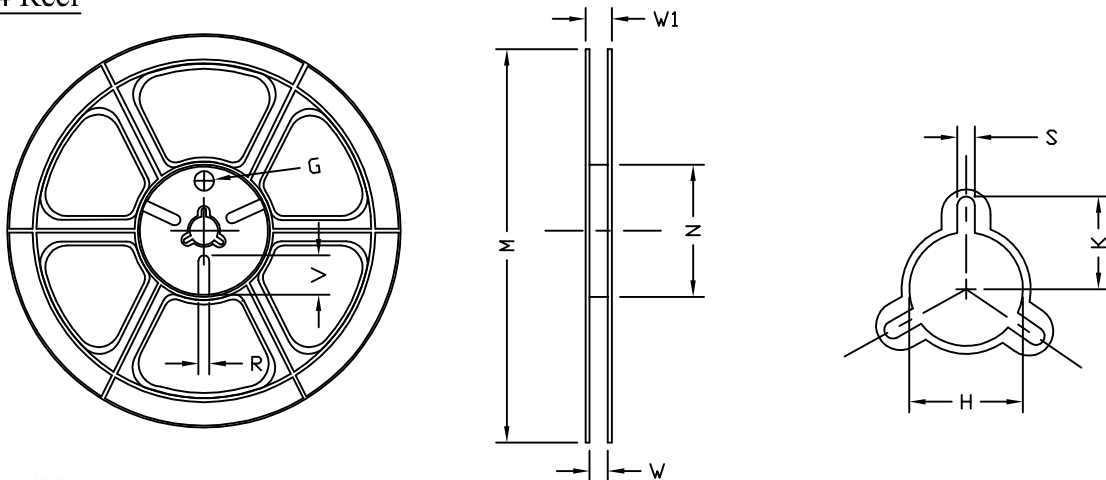

QFN4x4 Carrier Tape

UNIT: MM

PACKAGE	A0	B0	K0	D0	D1	E	E1	E2	P0	P1	P2	T
QFN4x4 (12 mm)	4.35 ±0.10	4.35 ±0.10	1.10 ±0.10	1.50 MIN.	1.50 $+0.1$ -0.0	12.0 ±0.3	1.75 ±0.10	5.50 ±0.05	8.00 ±0.10	4.00 ±0.10	2.00 ±0.05	0.30 ±0.05

QFN4x4 Reel

UNIT: MM

TAPE SIZE	REEL SIZE	M	N	W	W1	H	K	S	G	R	V
12 mm	ø330	ø330.0 ±2.0	ø79.0 ±1.0	12.4 $+2.0$ -0.0	17.0 $+2.6$ -1.2	ø13.0 ±0.5	10.5 ±0.2	2.0 ±0.5	---	---	---

QFN4x4 Tape

Leader / Trailer & Orientation

Normal

Unit Per Reel:
3000pcs

Leader / Trailer
& Orientation

Special

Unit Per Reel:
3000pcs