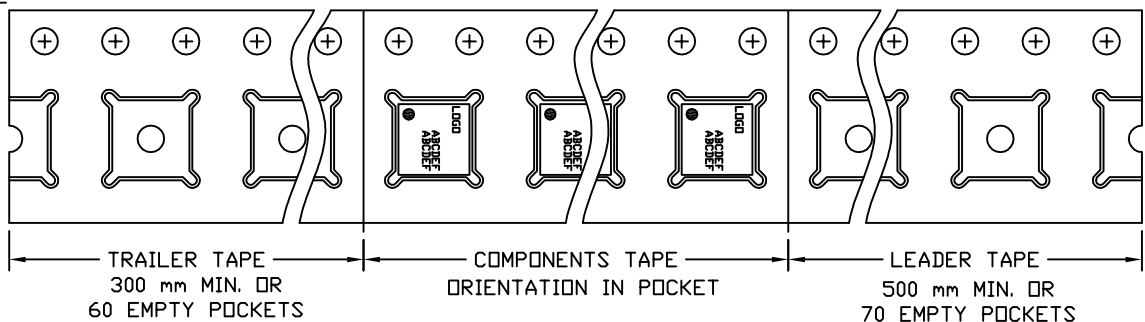

QFN4x4 Reel

UNIT: MM

TAPE SIZE	REEL SIZE	M	N	W	W1	H	K	S	G	R	V
12 mm	ø330	ø330.0 ±2.0	ø79.0 ±1.0	12.4 $+2.0$ -0.0	17.0 $+2.6$ -1.2	ø13.0 ±0.5	10.5 ±0.2	2.0 ±0.5	---	---	---

QFN4x4 Tape

Leader / Trailer & Orientation

Normal

Unit Per Reel:
3000pcs

Leader / Trailer
& Orientation

Special

Unit Per Reel:
3000pcs