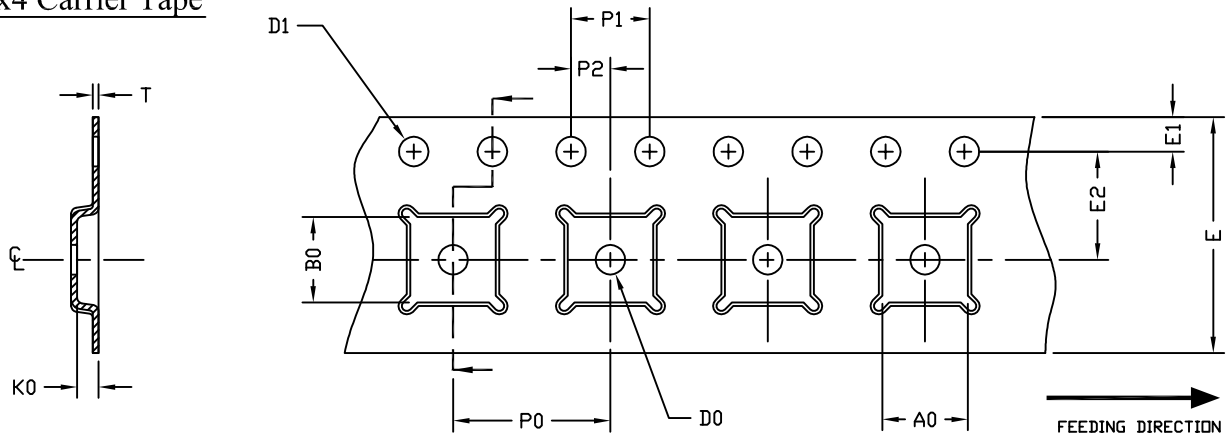

QFN4x4 Carrier Tape

UNIT: MM

PACKAGE	A0	B0	K0	D0	D1	E	E1	E2	P0	P1	P2	T
QFN4x4 (12 mm)	4.35 ±0.10	4.35 ±0.10	1.10 ±0.10	1.50 MIN.	1.50 $+0.1$ -0.0	12.0 ±0.3	1.75 ±0.10	5.50 ±0.05	8.00 ±0.10	4.00 ±0.10	2.00 ±0.05	0.30 ±0.05

QFN4x4 Reel

UNIT: MM

TAPE SIZE	REEL SIZE	M	N	W	W1	H	K	S	G	R	V
12 mm	ø330	ø330.0 ±2.0	ø79.0 ±1.0	12.4 $+2.0$ -0.0	17.0 $+2.6$ -1.2	ø13.0 ±0.5	10.5 ±0.2	2.0 ±0.5	---	---	---

QFN4x4 Tape

Leader / Trailer & Orientation

Normal

Unit Per Reel:
3000pcs

Leader / Trailer
& Orientation

Special

Unit Per Reel:
3000pcs