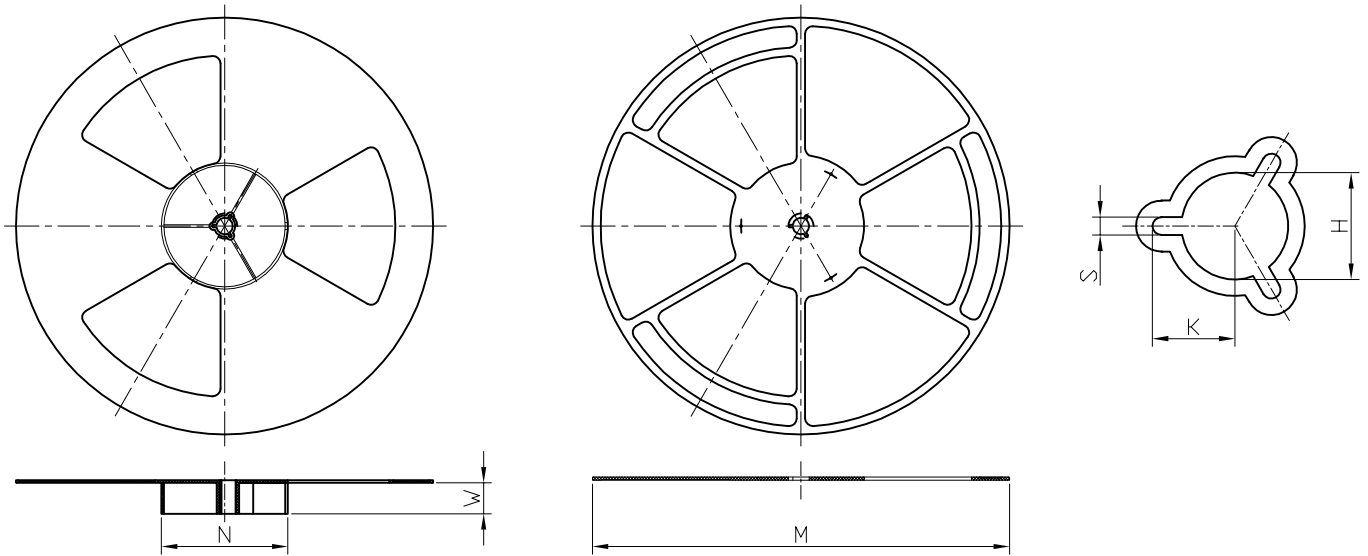

QFN9x6_48L_EP3_S Tape and Reel Data

QFN9x6 48L EP3 S Carrier Tape

UNIT: MM

PACKAGE	A0	B0	K0	D0	D1	W	E	F	P0	P1	P2	T
QFN9x6	6.50 ±0.10	9.50 ±0.10	4.00 ±0.10	1.50 +0.10 -0.00	1.50 +0.20 -0.00	24.00 +0.30 -0.10	1.75 ±0.10	11.50 ±0.10	4.00 ±0.10	12.00 ±0.10	2.00 ±0.10	0.40 ±0.04

QFN9x6 48L EP3 S Reel

UNIT: MM

TAPE SIZE	REEL SIZE	M	N	W	H	K	S
24 mm	ø330	ø330.00 +0.25 -4.00	ø100.00 ±0.2	24.4 +2.0 -0.0	ø13.00 +0.50 -0.20	10.5 ±0.25	2.2 ±0.25

QFN9x6 48L EP3 S Tape

Leader / Trailer
& Orientation

Unit Per Reel:
1000pcs