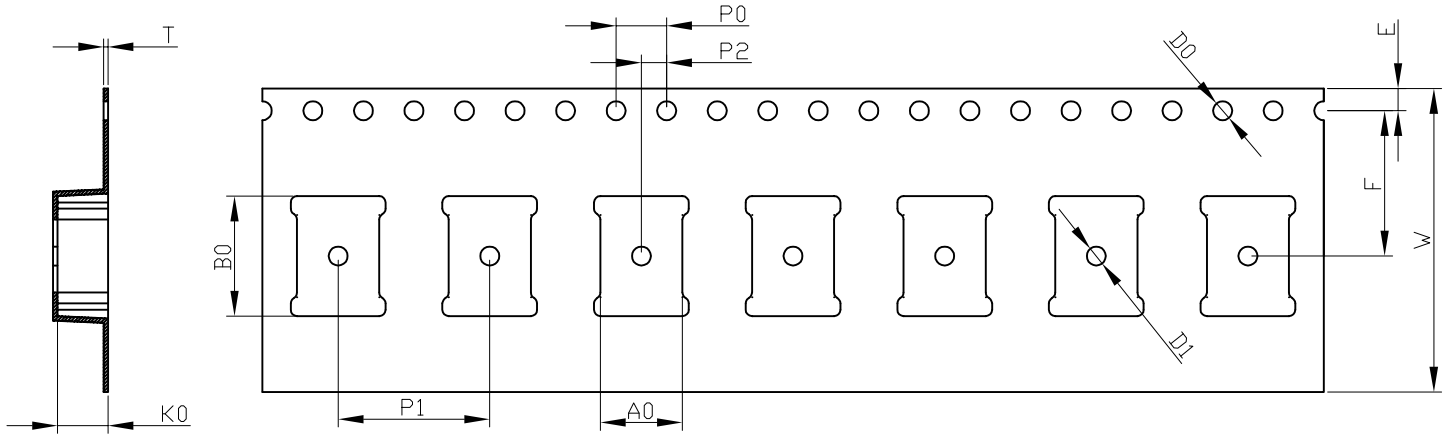

QFN9x6_48L_EP3_S Tape and Reel Data

QFN9x6 48L EP3 S Carrier Tape

UNIT: MM

PACKAGE	A0	B0	K0	D0	D1	W	E	F	P0	P1	P2	T
QFN9x6	6.50 ±0.10	9.50 ±0.10	4.00 ±0.10	1.50 +0.10 -0.00	1.50 +0.20 -0.00	24.00 +0.30 -0.10	1.75 ±0.10	11.50 ±0.10	4.00 ±0.10	12.00 ±0.10	2.00 ±0.10	0.40 ±0.04

QFN9x6 48L EP3 S Reel

UNIT: MM

TAPE SIZE	REEL SIZE	M	N	W	H	K	S
24 mm	ø330	ø330.00 +0.25 -4.00	ø100.00 ±0.2	24.4 +2.0 -0.0	ø13.00 +0.50 -0.20	10.5 ±0.25	2.2 ±0.25

QFN9x6 48L EP3 S Tape

Leader / Trailer
& Orientation

Unit Per Reel:
1000pcs