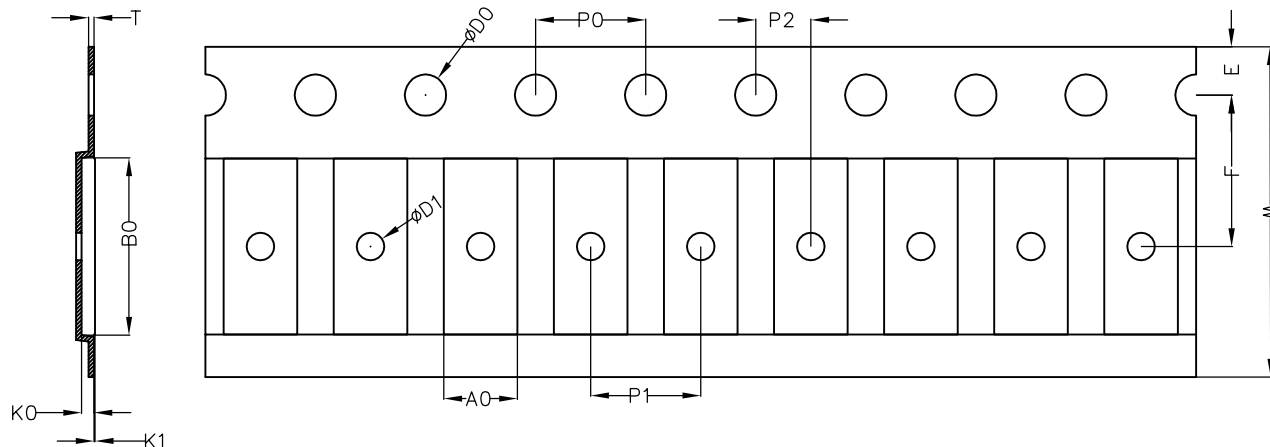

RigidCSP6.22x2.5 18 Carrier Tape

UNIT: MM

PACKAGE	A0	B0	K0	D0	D1	W	E	F	P0	P1	P2	T	K1
RigidCSP6.22x2.5	2.68 ±0.05	6.40 ±0.05	0.45 ±0.05	1.50 +0.10 -0.06	1.00 ±0.05	12.00 ±0.10	1.75 ±0.10	5.50 ±0.05	4.00 ±0.10	4.00 ±0.10	2.00 ±0.05	0.20 ±0.02	0.04 +0.04 -0.03

RigidCSP6.22x2.5 18 REEL

UNIT: MM

TAPE SIZE	REEL SIZE	M	N	W1	W2	H	S	K
12	φ178	φ178.0 ±2.0	φ101.0 ±1.0	12.4 Min.	15.4 Max.	φ13.2 ±0.30	2.20 ±0.30	17.50 ±0.3

RigidCSP6.22x2.5 18 TAPE

Leader / Trailer
& Orientation

Unit Per Reel:
3000pcs