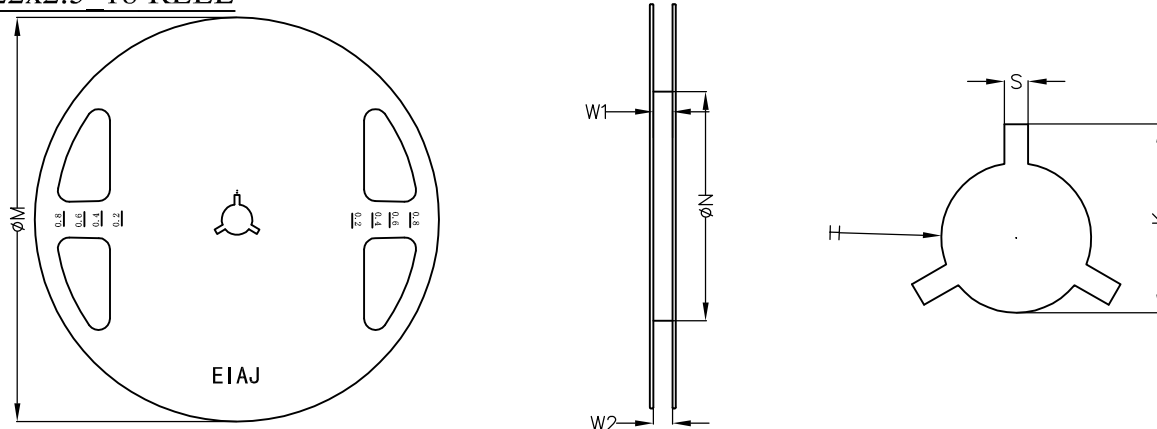

RigidCSP6.22x2.5 18 Carrier Tape

UNIT: MM

PACKAGE	A0	B0	K0	D0	D1	W	E	F	P0	P1	P2	T	K1
RigidCSP6.22x2.5	2.68 ±0.05	6.40 ±0.05	0.45 ±0.05	1.50 +0.10 -0.06	1.00 ±0.05	12.00 ±0.10	1.75 ±0.10	5.50 ±0.05	4.00 ±0.10	4.00 ±0.10	2.00 ±0.05	0.20 ±0.02	0.04 +0.04 -0.03

RigidCSP6.22x2.5 18 REEL

UNIT: MM

TAPE SIZE	REEL SIZE	M	N	W1	W2	H	S	K
12	φ178	φ178.0 ±2.0	φ101.0 ±1.0	12.4 Min.	15.4 Max.	φ13.2 ±0.30	2.20 ±0.30	17.50 ±0.3

RigidCSP6.22x2.5 18 TAPE

Leader / Trailer
& Orientation

Unit Per Reel:
3000pcs