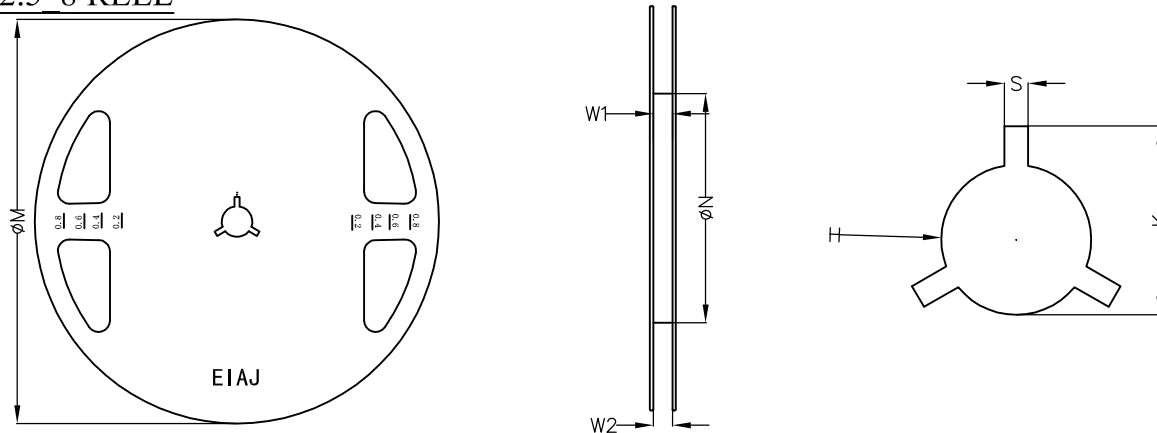

RigidCSP6x2.5 8 Carrier Tape

UNIT: MM

PACKAGE	A0	B0	K0	D0	D1	W	E	F	P0	P1	P2	T	K1
RigidCSP6x2.5	2.75 ±0.05	6.15 ±0.05	0.43 ±0.05	1.50 +0.10 -0.05	1.00 ±0.05	12.00 +0.30 -0.10	1.75 ±0.10	5.50 ±0.05	4.00 ±0.10	4.00 ±0.10	2.00 ±0.05	0.25 ±0.02	0.04 +0.04 -0.03

RigidCSP6x2.5 8 REEL

UNIT: MM

TAPE SIZE	REEL SIZE	M	N	W1	W2	H	S	K
12	∅178	∅178.0 ±2.0	∅101.0 ±1.0	12.4 Min.	15.4 Max.	∅13.2 ±0.30	2.20 ±0.30	17.50 ±0.3

RigidCSP6x2.5 8 TAPE

Leader / Trailer
& Orientation

Unit Per Reel:
3000pcs