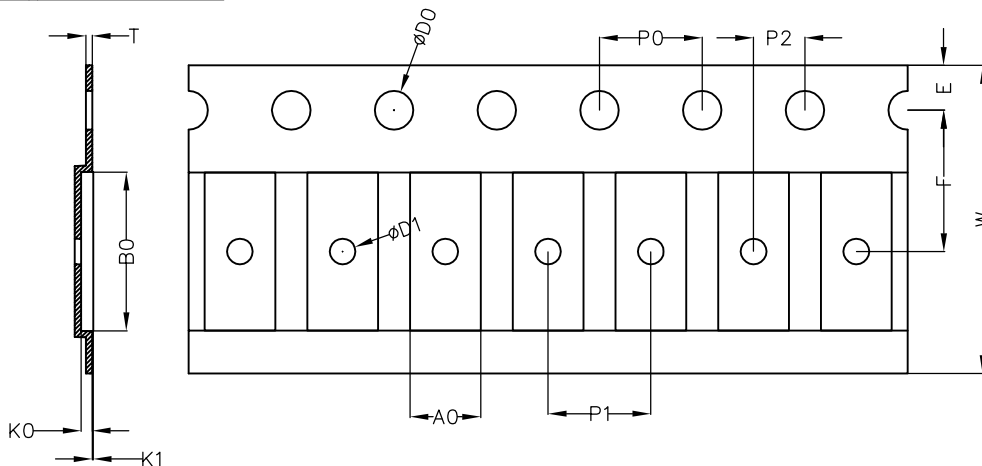

RigidCSP6x2.5 8 Carrier Tape

UNIT: MM

PACKAGE	A0	B0	K0	D0	D1	W	E	F	P0	P1	P2	T	K1
RigidCSP6x2.5	2.75 ±0.05	6.15 ±0.05	0.43 ±0.05	1.50 +0.10 -0.05	1.00 ±0.05	12.00 +0.30 -0.10	1.75 ±0.10	5.50 ±0.05	4.00 ±0.10	4.00 ±0.10	2.00 ±0.05	0.25 ±0.02	0.04 +0.04 -0.03

RigidCSP6x2.5 8 REEL

UNIT: MM

TAPE SIZE	REEL SIZE	M	N	W1	W2	H	S	K
12	∅178	∅178.0 ±2.0	∅101.0 ±1.0	12.4 Min.	15.4 Max.	∅13.2 ±0.30	2.20 ±0.30	17.50 ±0.3

RigidCSP6x2.5 8 TAPE

Leader / Trailer
& Orientation

Unit Per Reel:
3000pcs