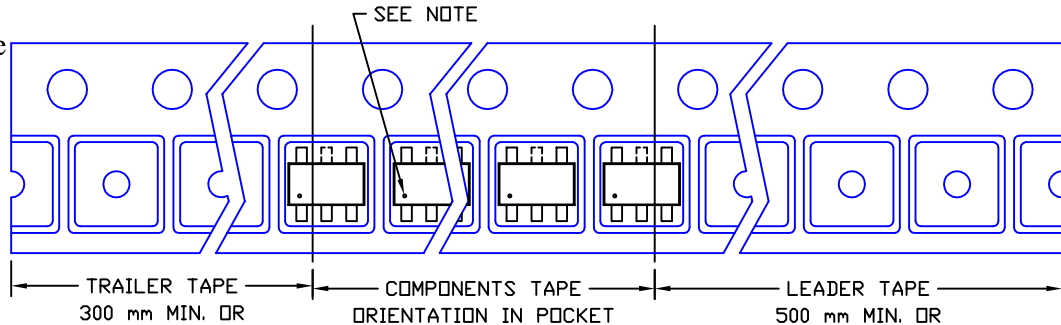

SC70_6L/5L Reel

UNIT: MM

TAPE SIZE	REEL SIZE	M	N	W	W1	H	K	S	G	R	V
8 mm	∅178.00	∅178.00 ±1.00	∅54.00 ±0.50	9.50 ±0.50	11.30 ±1.00	∅13.00 +0.50 -0.20	10.60	2.00 ±0.50	∅9.00	5.00	18.00

SC70_6L/5L Tape

Leader / Trailer
& Orientation

Unit Per Reel:
3000pcs

NOTE: For dual symmetrical SC70_6L/5L (AO78xx), additional dot will be marked at the top right corner.