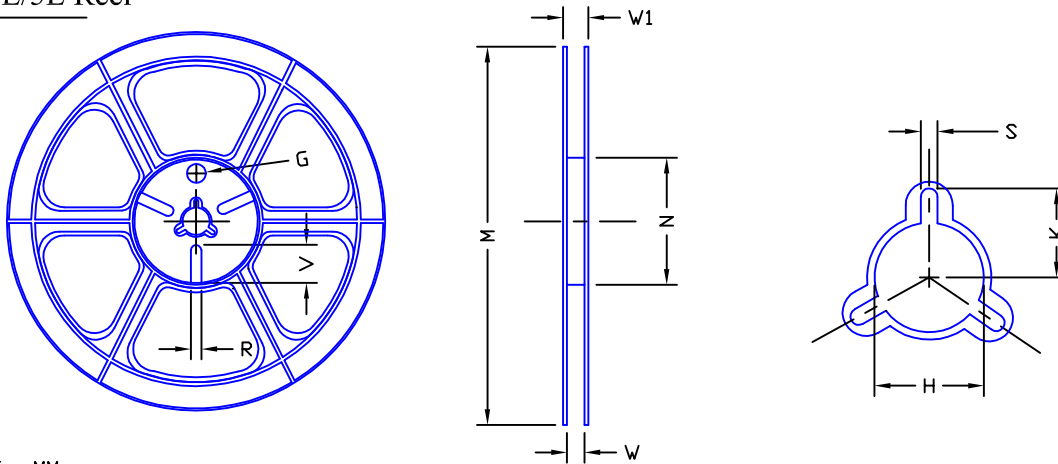

SC70_6L/5L Carrier Tape

UNIT: MM

PACKAGE	A0	B0	K0	D0	D1	E	E1	E2	P0	P1	P2	T
SC70_6L/5L (8 mm)	2.40 ±0.10	2.50 ±0.10	1.20 ±0.10	1.00 MIN	1.55 ±0.05	8.00 +0.30 -0.10	1.75 ±0.10	3.50 ±0.05	4.00 ±0.10	4.00 ±0.10	2.00 ±0.05	0.254 ±0.02

SC70_6L/5L Reel

UNIT: MM

TAPE SIZE	REEL SIZE	M	N	W	W1	H	K	S	G	R	V
8 mm	∅178.00	∅178.00 ±1.00	∅54.00 ±0.50	9.50 ±0.50	11.30 ±1.00	∅13.00 +0.50 -0.20	10.60	2.00 ±0.50	∅9.00	5.00	18.00

SC70_6L/5L Tape

Leader / Trailer
& Orientation

Unit Per Reel:
3000pcs

NOTE: For dual symmetrical SC70_6L/5L (AO78xx), additional dot will be marked at the top right corner.