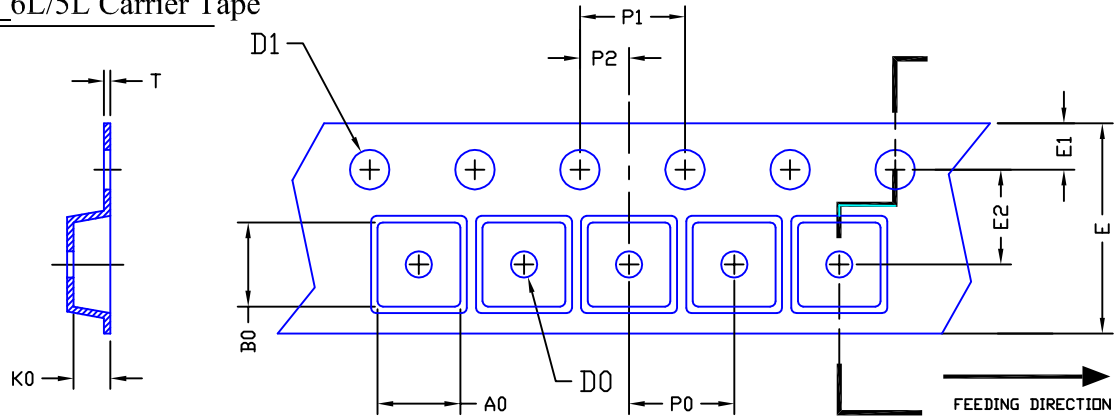

SC70_6L/5L Carrier Tape

UNIT: MM

PACKAGE	A0	B0	K0	D0	D1	E	E1	E2	P0	P1	P2	T
SC70_6L/5L (8 mm)	2.40 ±0.10	2.50 ±0.10	1.20 ±0.10	1.00 MIN	1.55 ±0.05	8.00 +0.30 -0.10	1.75 ±0.10	3.50 ±0.05	4.00 ±0.10	4.00 ±0.10	2.00 ±0.05	0.254 ±0.02

SC70_6L/5L Reel

UNIT: MM

TAPE SIZE	REEL SIZE	M	N	W	W1	H	K	S	G	R	V
8 mm	∅178.00	∅178.00 ±1.00	∅54.00 ±0.50	9.50 ±0.50	11.30 ±1.00	∅13.00 +0.50 -0.20	10.60	2.00 ±0.50	∅9.00	5.00	18.00

SC70_6L/5L Tape

Leader / Trailer
& Orientation

Unit Per Reel:
3000pcs

NOTE: For dual symmetrical SC70_6L/5L (AO78xx), additional dot will be marked at the top right corner.