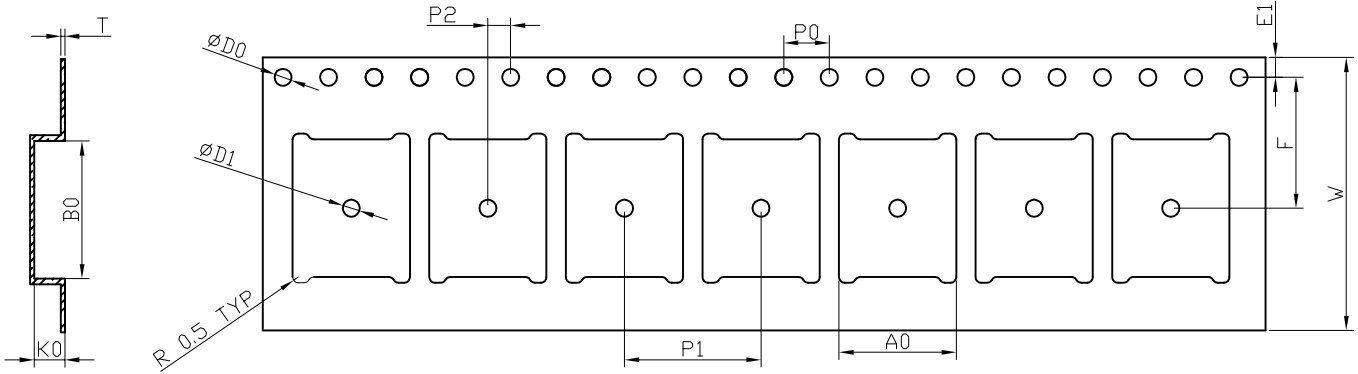

TOLL Carrier Tape

UNIT: MM

PACKAGE	A0	B0	K0	D0	D1	W	E1	F	P0	P1	P2	T
TOLL (24 MM)	10.30 ±0.10	12.10 ±0.10	2.60 ±0.10	1.50 +0.10	1.50 MIN.	24.00 ±0.30	1.75 ±0.10	11.50 ±0.10	4.00 ±0.10	12.00 ±0.10	2.00 ±0.10	0.35 ±0.04

TOLL Reel

UNIT: MM

TAPE SIZE	REEL SIZE	M	N	W	H	K	S
24 mm	Ø330	Ø330.00 +0.25 -4.00	Ø100.00 ±0.2	24.4 +2.0 -0.0	Ø13.00 +0.50 -0.20	10.5 ±0.25	2.2 ±0.25

TOLL Tape

Leader / Trailer
& Orientation

Unit Per Reel:
2000pcs