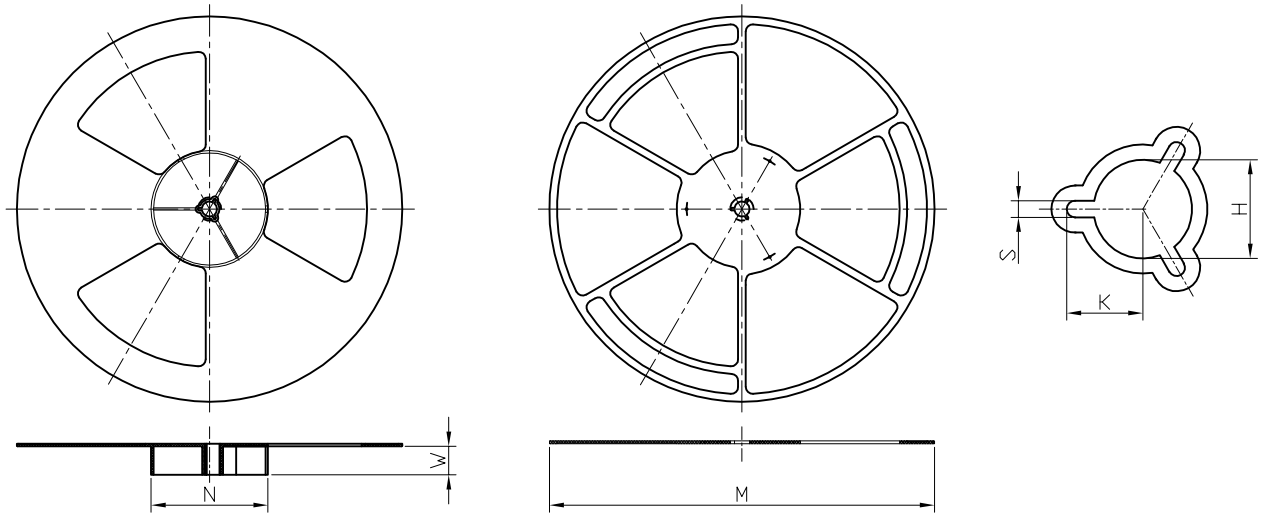

TOLL Carrier Tape

UNIT: MM

PACKAGE	A0	B0	K0	D0	D1	W	E1	F	P0	P1	P2	T
TOLL (24 MM)	10.30 ±0.10	12.10 ±0.10	2.60 ±0.10	1.50 +0.10	1.50 MIN.	24.00 ±0.30	1.75 ±0.10	11.50 ±0.10	4.00 ±0.10	12.00 ±0.10	2.00 ±0.10	0.35 ±0.04

TOLL Reel

UNIT: MM

TAPE SIZE	REEL SIZE	M	N	W	H	K	S
24 mm	Ø330	Ø330.00 +0.25 -4.00	Ø100.00 ±0.2	24.4 +2.0 -0.0	Ø13.00 +0.50 -0.20	10.5 ±0.25	2.2 ±0.25

TOLL Tape

Leader / Trailer
& Orientation

Unit Per Reel:
2000pcs