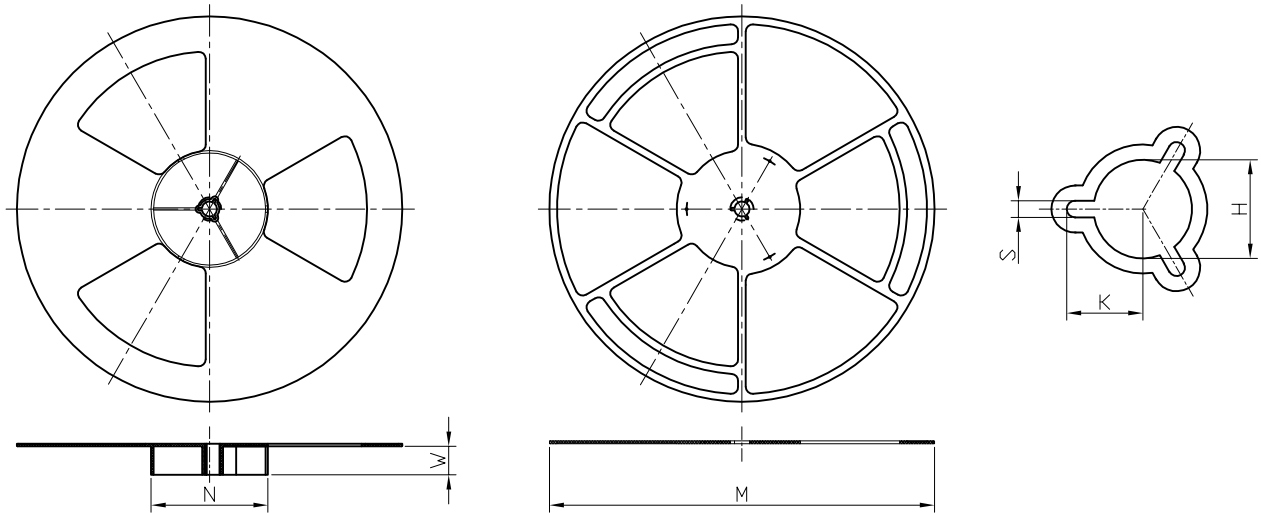

TOLL Carrier Tape

UNIT: MM

PACKAGE	A0	B0	K0	D0	D1	W	E1	F	P0	P1	P2	T
TOLL (24 MM)	10.30 ±0.10	12.10 ±0.10	2.60 ±0.10	1.50 +0.10	1.50 MIN.	24.00 ±0.30	1.75 ±0.10	11.50 ±0.10	4.00 ±0.10	12.00 ±0.10	2.00 ±0.10	0.35 ±0.04

TOLL Reel

UNIT: MM

TAPE SIZE	REEL SIZE	M	N	W	H	K	S
24 mm	ø330	ø330.00 +0.25 -4.00	ø100.00 ±0.2	24.4 +2.0 -0.0	ø13.00 +0.50 -0.20	10.5 ±0.25	2.2 ±0.25

TOLL Tape

Leader / Trailer
& Orientation

Unit Per Reel:
2000pcs