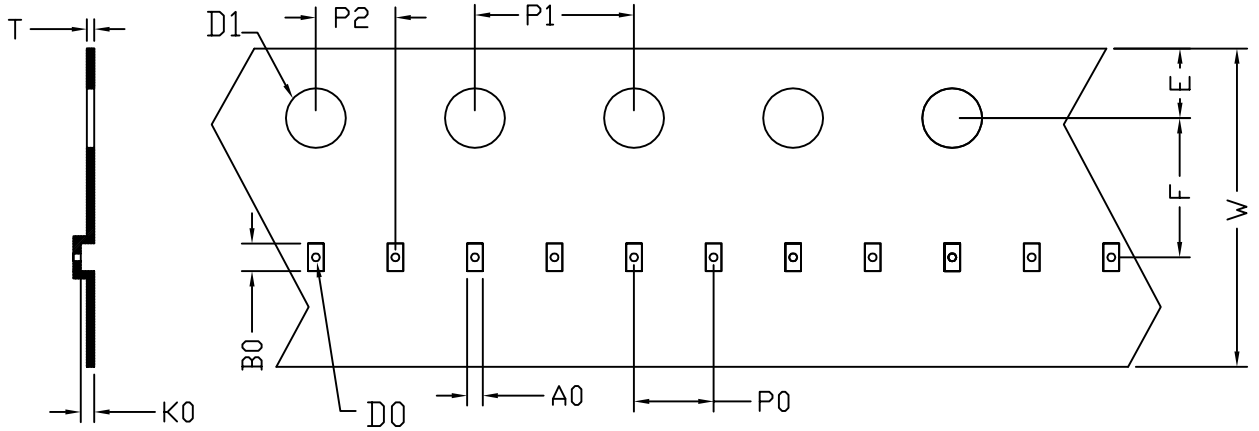

DFN0.6x0.3 2L EP2 S/DFN0.6x0.3B 2L EP2 S/DFN0.6x0.3C 2L EP2 S Carrier Tape

UNIT: MM

PACKAGE	A0	B0	K0	D0	D1	W	E	F	P0	P1	P2	T
DFN0.6x0.3 (8 mm)	0.39 ±0.03	0.69 ±0.03	0.34 +0.03 -0.01	0.20 ±0.05	1.50 +0.1 -0.0	8.00 ±0.10	1.75 ±0.10	3.50 ±0.05	2.00 ±0.05	4.00 ±0.05	2.00 ±0.05	0.20 ±0.05

DFN0.6x0.3 2L EP2 S/ DFN0.6x0.3B 2L EP2 S DFN0.6x0.3C 2L EP2 S Reel

UNIT: MM

TAPE SIZE	REEL SIZE	M	N	W	W1	H	K	S
8 mm	∅180	∅180 +0 -3	∅60 +1 -0	9.0 ±0.3	11.4 ±1.0	∅13.0 ±0.2	∅21.0 ±0.5	2.0 ±0.5

DFN0.6x0.3 2L EP2 S DFN0.6x0.3B 2L EP2 S DFN0.6x0.3C 2L EP2 S Tape

Leader / Trailer
& Orientation

Unit Per Reel:
10000pcs