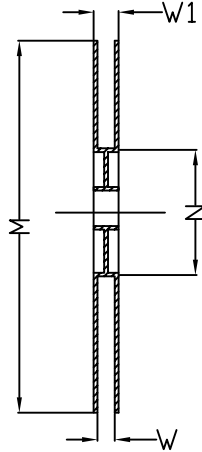

DFN0.6x0.3 2L EP2 S/DFN0.6x0.3B 2L EP2 S/DFN0.6x0.3C 2L EP2 S Carrier Tape

UNIT: MM

PACKAGE	A0	B0	K0	D0	D1	W	E	F	P0	P1	P2	T
DFN0.6x0.3 (8 mm)	0.39 ±0.03	0.69 ±0.03	0.34 +0.03 -0.01	0.20 ±0.05	1.50 +0.1 -0.0	8.00 ±0.10	1.75 ±0.10	3.50 ±0.05	2.00 ±0.05	4.00 ±0.05	2.00 ±0.05	0.20 ±0.05

DFN0.6x0.3 2L EP2 S/ DFN0.6x0.3B 2L EP2 S DFN0.6x0.3C 2L EP2 S Reel

UNIT: MM

TAPE SIZE	REEL SIZE	M	N	W	W1	H	K	S
8 mm	∅180	∅180 +0 -3	∅60 +1 -0	9.0 ±0.3	11.4 ±1.0	∅13.0 ±0.2	∅21.0 ±0.5	2.0 ±0.5

DFN0.6x0.3 2L EP2 S DFN0.6x0.3B 2L EP2 S DFN0.6x0.3C 2L EP2 S Tape

Leader / Trailer
& Orientation

Unit Per Reel:
10000pcs