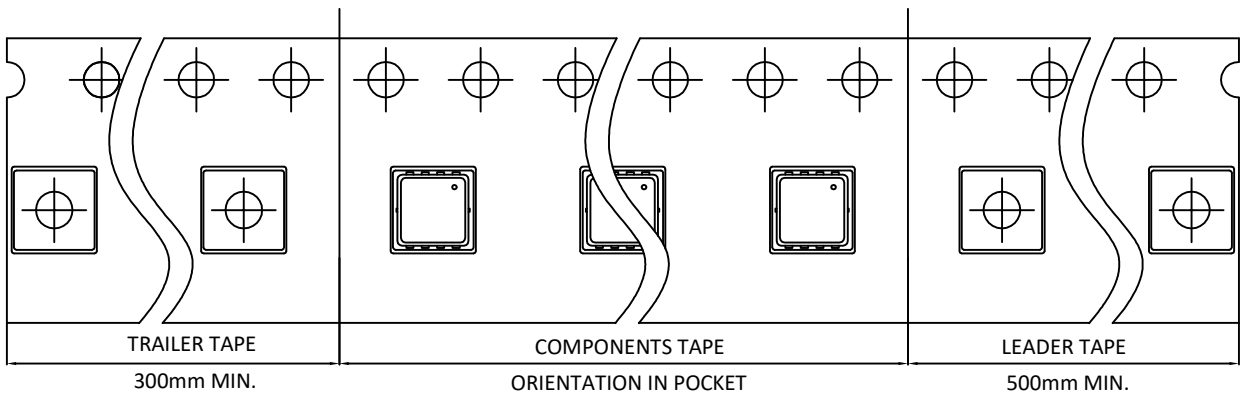

**DFN3x3 EP Reel**

UNIT: MM

TAPE SIZE	REEL SIZE	M	N	W	W1	H	K	S	G	R	V
12 mm	Ø330	Ø330.00 ±0.50	Ø97.00 ±0.10	13.00 ±0.30	17.40 ±1.00	Ø13.00 +0.50 -0.20	10.60	2.00 ±0.50	---	---	---

**DFN3x3 EP Tape**

Leader / Trailer  
& Orientation

**MOS**

Unit Per Reel:  
5000pcs

**PIC Normal**

Unit Per Reel:  
5000pcs

**PIC Special**

Unit Per Reel:  
5000pcs