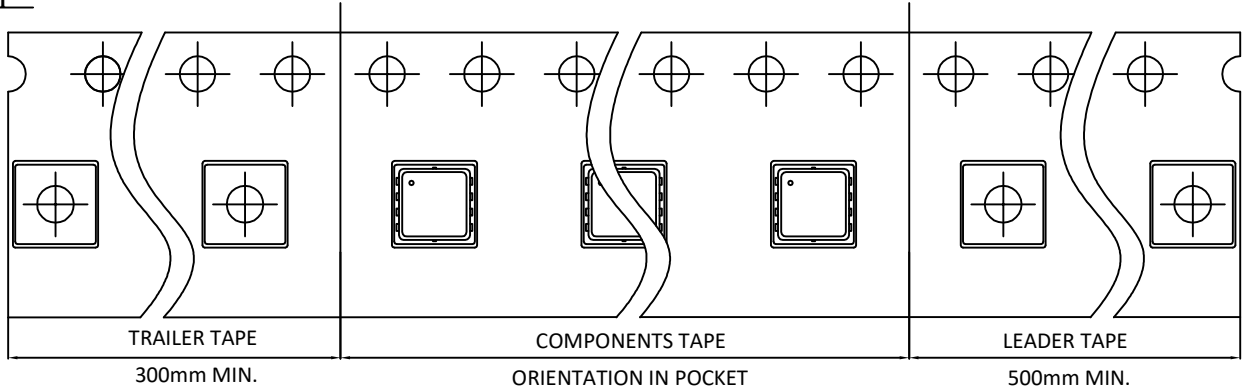

**DFN3x3 EP Reel**

UNIT: MM

TAPE SIZE	REEL SIZE	M	N	W	W1	H	K	S	G	R	V
12 mm	Ø330	Ø330.00 ±0.50	Ø97.00 ±0.10	13.00 ±0.30	17.40 ±1.00	Ø13.00 +0.50 -0.20	10.60	2.00 ±0.50	---	---	---

**DFN3x3 EP Tape**

Leader / Trailer  
& Orientation

**MOS**

Unit Per Reel:  
5000pcs

**PIC Normal**

Unit Per Reel:  
5000pcs

**PIC Special**

Unit Per Reel:  
5000pcs