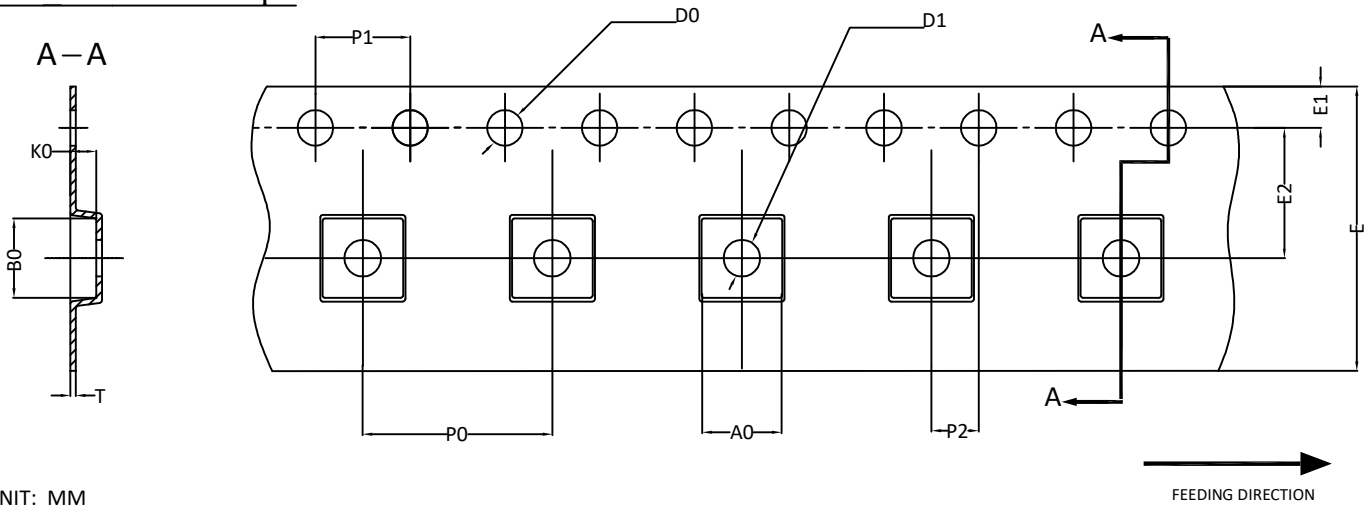

**DFN3x3 EP Carrier Tape**

UNIT: MM

PACKAGE	A0	B0	K0	D0	D1	E	E1	E2	P0	P1	P2	T
DFN3x3_EP	3.40 ±0.10	3.35 ±0.10	1.10 ±0.10	1.50 +0.10 -0	1.50 +0.10 -0	12.00 ±0.30	1.75 ±0.10	5.50 ±0.05	8.00 ±0.10	4.00 ±0.10	2.00 ±0.05	0.30 ±0.05

**DFN3x3 EP Reel**

UNIT: MM

TAPE SIZE	REEL SIZE	M	N	W	W1	H	K	S	G	R	V
12 mm	Ø330	Ø330.00 ±0.50	Ø97.00 ±0.10	13.00 ±0.30	17.40 ±1.00	Ø13.00 +0.50 -0.20	10.60	2.00 ±0.50	---	---	---

**DFN3x3 EP Tape**

Leader / Trailer  
& Orientation

**MOS**

Unit Per Reel:  
5000pcs

**PIC Normal**

Unit Per Reel:  
5000pcs

**PIC Special**

Unit Per Reel:  
5000pcs