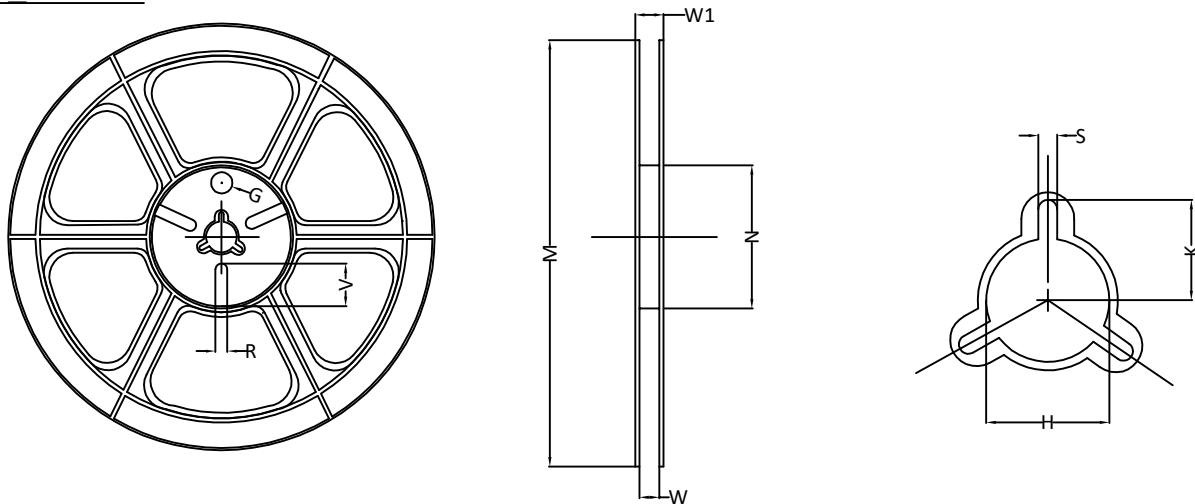

**DFN3x3 EP Carrier Tape**

UNIT: MM

PACKAGE	A0	B0	K0	D0	D1	E	E1	E2	P0	P1	P2	T
DFN3x3_EP	3.40 ±0.10	3.35 ±0.10	1.10 ±0.10	1.50 +0.10 -0	1.50 +0.10 -0	12.00 ±0.30	1.75 ±0.10	5.50 ±0.05	8.00 ±0.10	4.00 ±0.10	2.00 ±0.05	0.30 ±0.05

**DFN3x3 EP Reel**

UNIT: MM

TAPE SIZE	REEL SIZE	M	N	W	W1	H	K	S	G	R	V
12 mm	Ø330	Ø330.00 ±0.50	Ø97.00 ±0.10	13.00 ±0.30	17.40 ±1.00	Ø13.00 +0.50 -0.20	10.60	2.00 ±0.50	---	---	---

**DFN3x3 EP Tape**

Leader / Trailer  
& Orientation

**MOS**

Unit Per Reel:  
5000pcs

**PIC Normal**

Unit Per Reel:  
5000pcs

**PIC Special**

Unit Per Reel:  
5000pcs