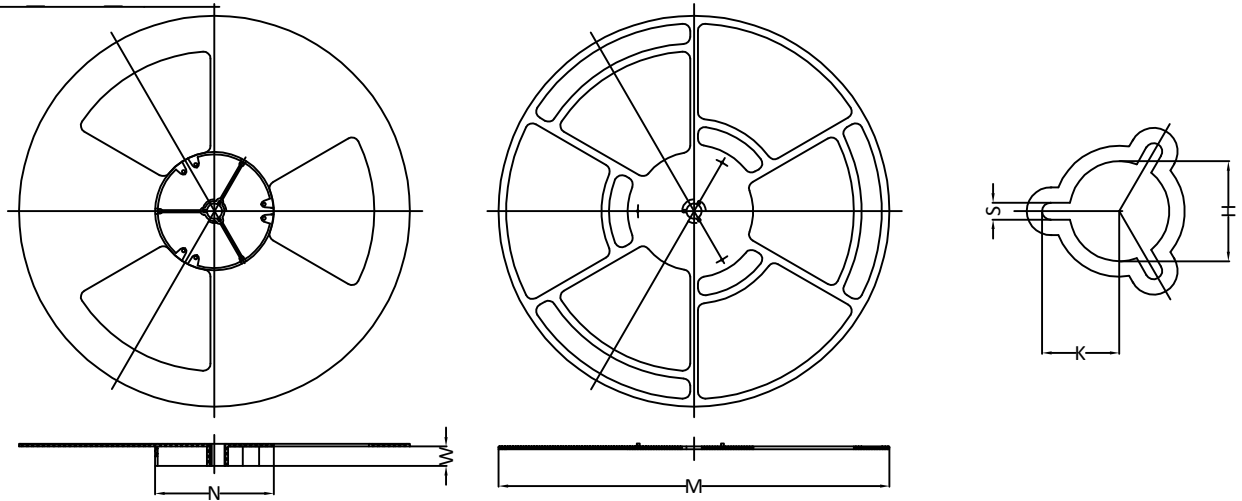

## DFN5x7 12L EP1 S Carrier Tape

UNIT: MM

PACKAGE	A0	B0	K0	D0	D1	W	E	F	P0	P1	P2	T
DFN5x7	5.35 ±0.1	7.50 ±0.10	1.30 ±0.10	∅1.55 ±0.10	∅1.50 MIN.	16.00 ±0.3	1.75 ±0.10	7.50 ±0.10	4.00 ±0.10	8.00 ±0.10	2.00 ±0.10	0.30 ±0.05

## DFN5x7 12L EP1 S Reel

UNIT: MM

TAPE SIZE	REEL SIZE	M	N	W	H	K	S
16 mm	∅330	∅330.00 +0.25 -4.00	∅100.00 ±0.2	16.4 +2.0 -0.0	∅13.00 +0.50 -0.20	10.5 ±0.25	2.2 ±0.25

## DFN5x7 12L EP1 S Tape

Leader / Trailer  
& Orientation

Unit Per Reel:  
3000pcs