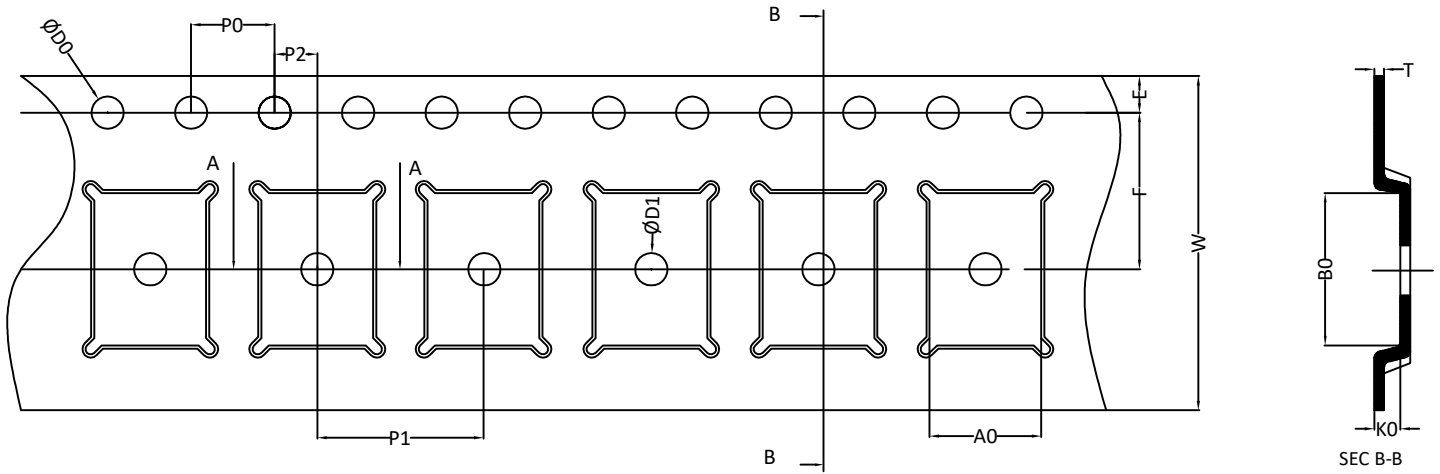

## DFN5x7 12L EP1 S Carrier Tape

UNIT: MM

PACKAGE	A0	B0	K0	D0	D1	W	E	F	P0	P1	P2	T
DFN5x7	5.35 ±0.1	7.50 ±0.10	1.30 ±0.10	∅1.55 ±0.10	∅1.50 MIN.	16.00 ±0.3	1.75 ±0.10	7.50 ±0.10	4.00 ±0.10	8.00 ±0.10	2.00 ±0.10	0.30 ±0.05

## DFN5x7 12L EP1 S Reel

UNIT: MM

TAPE SIZE	REEL SIZE	M	N	W	H	K	S
16 mm	∅330	∅330.00 +0.25 -4.00	∅100.00 ±0.2	16.4 +2.0 -0.0	∅13.00 +0.50 -0.20	10.5 ±0.25	2.2 ±0.25

## DFN5x7 12L EP1 S Tape

Leader / Trailer  
& Orientation

Unit Per Reel:  
3000pcs