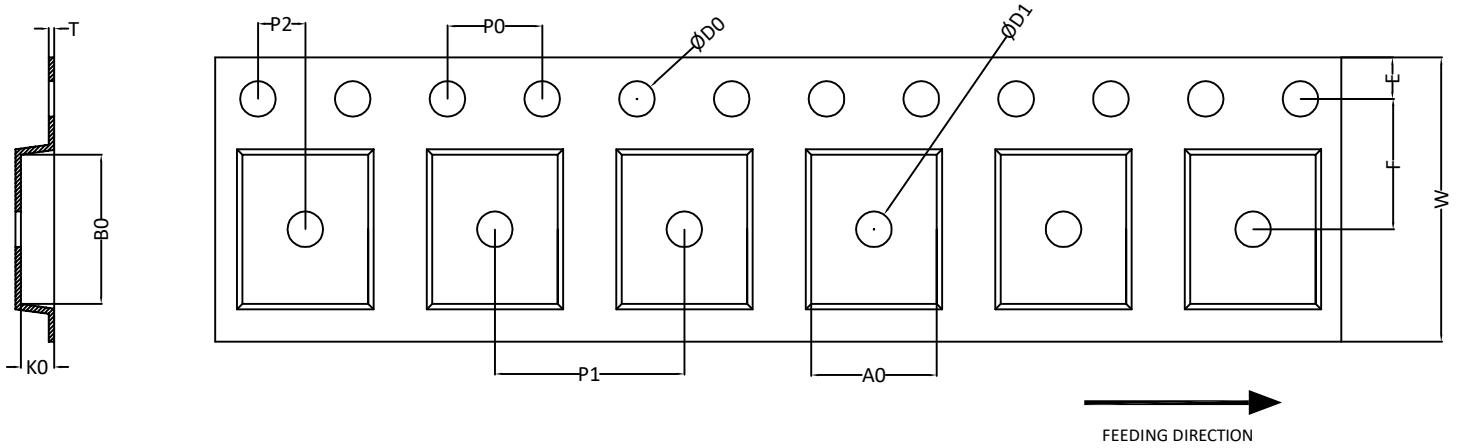

DFN6x5 22L EP1 S Carrier Tape

UNIT: MM

PACKAGE	A0	B0	K0	D0	D1	W	E	F	P0	P1	P2	T
DFN6x5	5.30 ±0.10	6.30 ±0.10	1.40 ±0.10	Ø1.50 +0.10 -0.00	Ø1.50 +0.25 -0.00	12.00 +0.30 -0.10	1.75 ±0.10	5.50 ±0.05	4.00 ±0.10	8.00 ±0.10	2.00 ±0.05	0.30 ±0.05

QFN6x5 22L EP1 S Reel

UNIT: MM

TAPE SIZE	REEL SIZE	M	N	W	W1	H	K	S			
12 mm	Ø330	Ø330 ±0.50	Ø97.00 ±0.10	13.0 ±0.30	17.40 ±1.00	Ø13.0 +0.5 -0.2	10.6	2.00 ±0.50			

DFN6x5 22L EP1 S Tape

 Leader / Trailer
 & Orientation

 Unit Per Reel:
 3000pcs

All Dimensions Comply with EAI-481