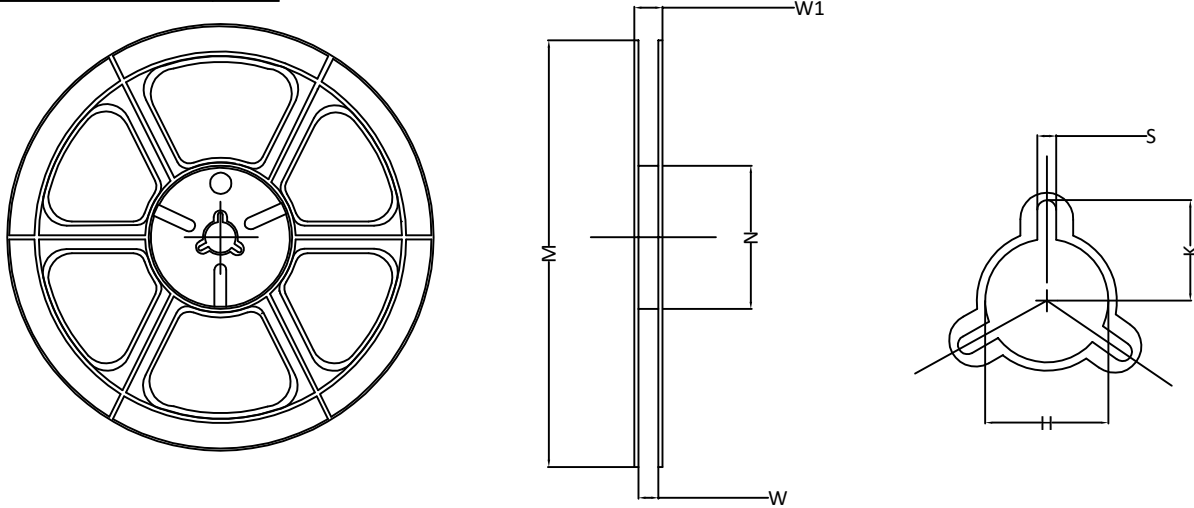

DFN6x5 22L EP1 S Carrier Tape

UNIT: MM

PACKAGE	A0	B0	K0	D0	D1	W	E	F	P0	P1	P2	T
DFN6x5	5.30 ±0.10	6.30 ±0.10	1.40 ±0.10	Ø1.50 +0.10 -0.00	Ø1.50 +0.25 -0.00	12.00 +0.30 -0.10	1.75 ±0.10	5.50 ±0.05	4.00 ±0.10	8.00 ±0.10	2.00 ±0.05	0.30 ±0.05

QFN6x5 22L EP1 S Reel

UNIT: MM

TAPE SIZE	REEL SIZE	M	N	W	W1	H	K	S			
12 mm	Ø330	Ø330 ±0.50	Ø97.00 ±0.10	13.0 ±0.30	17.40 ±1.00	Ø13.0 +0.5 -0.2	10.6	2.00 ±0.50			

DFN6x5 22L EP1 S Tape

 Leader / Trailer
 & Orientation