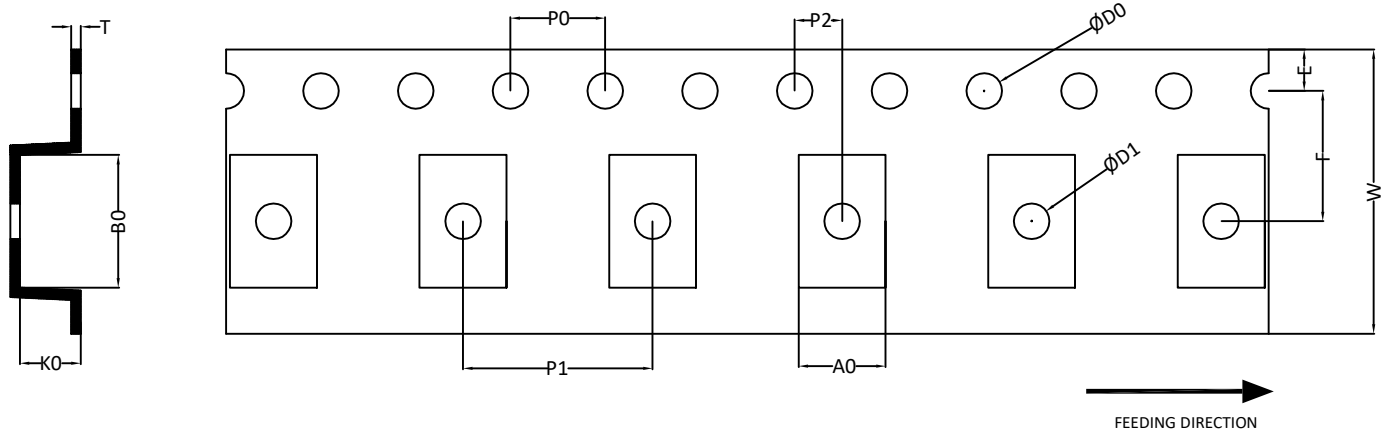

## DO-214AA Carrier Tape

UNIT: MM

PACKAGE	A0	B0	K0	D0	D1	W	E	F	P0	P1	P2	T
DO-214AA	3.77 ±0.2	5.60 ±0.2	2.57 ±0.2	Ø1.50 +0.1 -0.0	Ø1.50 +0.25 -0.00	12.00 ±0.3	1.75 ±0.1	5.50 ±0.1	4.00 ±0.1	8.00 ±0.1	2.00 ±0.1	0.40 Max.

## DO-214AA Reel

UNIT: MM

TAPE SIZE	REEL SIZE	M	N	W	T	H	S
12 mm	Ø330	Ø330.00	Ø100.00 Max.	12.5 Max.	18.4 Max.	Ø13.00 ±0.5	1.50 Min.

## DO-214AA Tape

Leader / Trailer  
& Orientation

Unit Per Reel:  
3000pcs