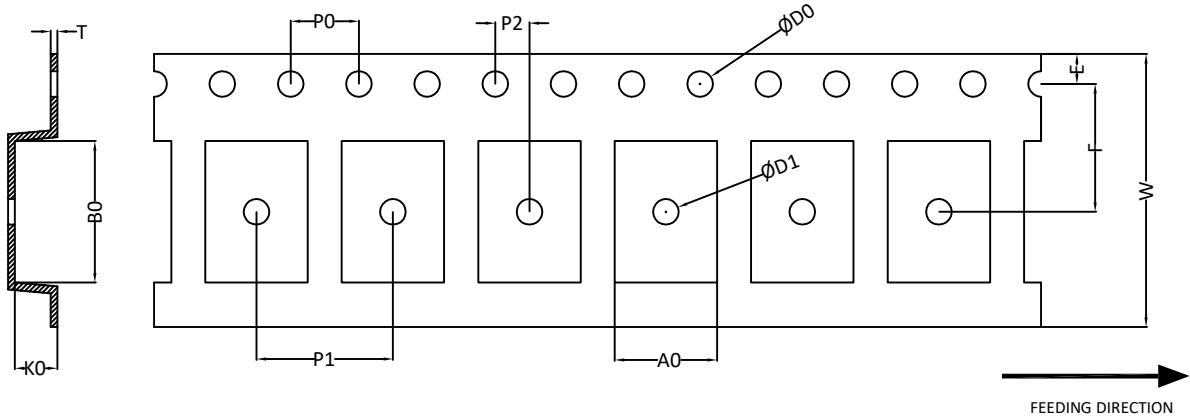

## DO-214AB Carrier Tape

UNIT: MM

PACKAGE	A0	B0	K0	D0	D1	W	E	F	P0	P1	P2	T
DO-214AB	6.10 ±0.2	8.30 ±0.2	2.50 ±0.2	∅1.50 +0.1 -0.0	∅1.50 +0.25 -0.00	16.00 ±0.3	1.75 ±0.1	7.50 ±0.1	4.00 ±0.1	8.00 ±0.1	2.00 ±0.1	0.40 Max.

## DO-214AB Reel

UNIT: MM

TAPE SIZE	REEL SIZE	M	N	W	T	H	S
16 mm	∅330	∅330.00	∅100.00 Max.	16.4 Max.	22.4 Max.	∅13.00 ±0.5	1.50 Min.

## DO-214AB Tape

 Leader / Trailer  
 & Orientation

 Unit Per Reel:  
 3000pcs
