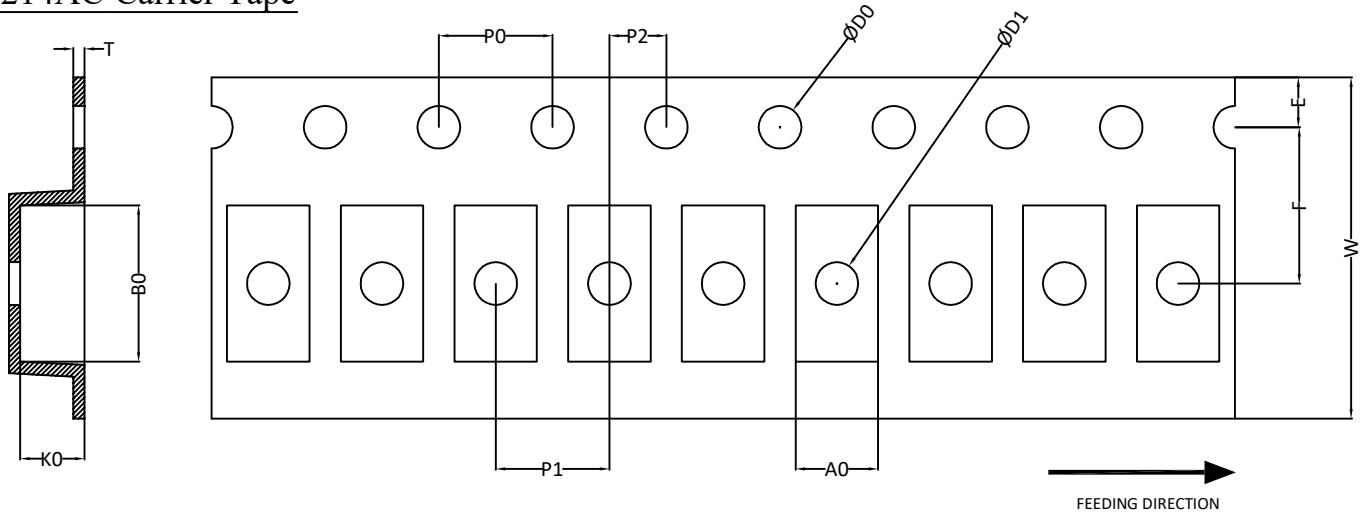

DO-214AC Carrier Tape

UNIT: MM

PACKAGE	A0	B0	K0	D0	D1	W	E	F	P0	P1	P2	T
DO-214AC	2.90 ±0.2	5.50 ±0.2	2.26 ±0.2	Ø1.50 +0.1 -0.0	Ø1.50 +0.25 -0.00	12.00 ±0.3	1.75 ±0.1	5.50 ±0.1	4.00 ±0.1	4.00 ±0.1	2.00 ±0.05	0.40 Max.

DO-214AC Reel

UNIT: MM

TAPE SIZE	REEL SIZE	M	N	W	T	H	S
12 mm	Ø330	Ø330.00	Ø100.00 Max.	12.5 Max.	18.4 Max.	Ø13.00 ±0.5	1.50 Min.

DO-214AC Tape

Leader / Trailer
& Orientation

Unit Per Reel:
5000pcs