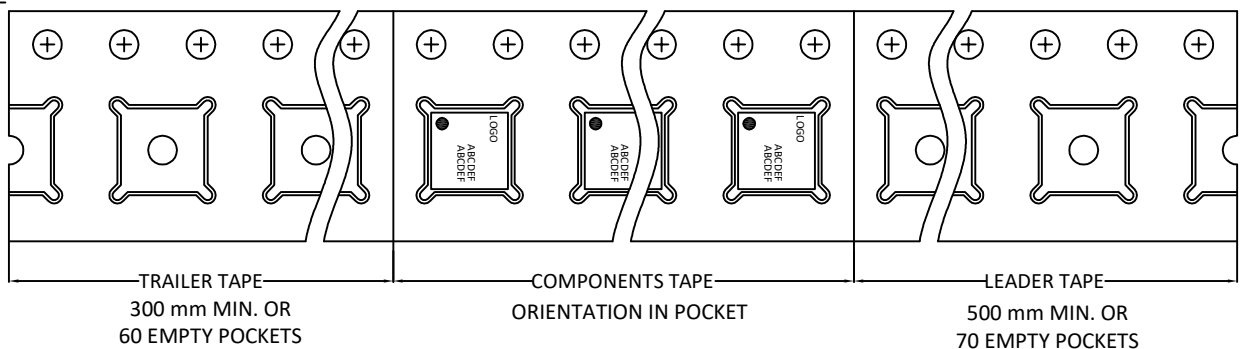

QFN4x4 Reel

UNIT: MM

TAPE SIZE	REEL SIZE	M	N	W	W1	H	K	S	G	R	V
12 mm	Ø330	Ø330.0 ±2.0	Ø79.0 ±1.0	12.4 ^{+2.0} -0.0	17.0 ^{+2.6} -1.2	Ø13.0 ±0.5	10.5 ±0.2	2.0 ±0.5	---	---	---

QFN4x4 Tape

Leader / Trailer
& Orientation

Normal

Unit Per Reel:
3000pcs

Leader / Trailer
& Orientation

Special

Unit Per Reel:
3000pcs