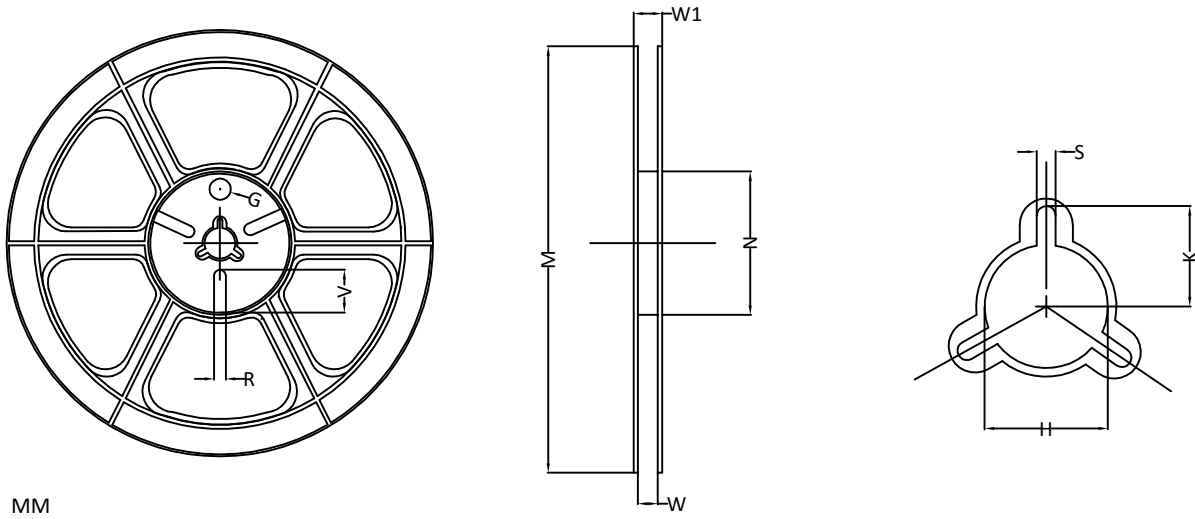

QFN6x6 Carrier Tape

UNIT: MM

PACKAGE	A0	B0	K0	D0	D1	E	E1	E2	P0	P1	P2	T
QFN6x6 (16 mm)	6.30 ±0.20	6.30 ±0.20	1.10 ±0.20	1.50 MIN.	1.50 +0.1 -0.0	16.0 ±0.3	1.75 ±0.10	7.5 ±0.1	12.00 ±0.20	4.00 ±0.20	2.00 ±0.10	0.30 ±0.05

QFN6x6 Reel

UNIT: MM

TAPE SIZE	REEL SIZE	M	N	W	W1	H	K	S	G	R	V
16 mm	∅330	∅330 MAX.	∅100 MIN.	16.4 +2.0 -0.0	22.4 MAX.	∅13.0 +0.5 -0.2	10.1 MIN.	1.5 MIN.	---	---	---

QFN6x6 Tape

Leader / Trailer
& Orientation

Unit Per Reel:
3000pcs