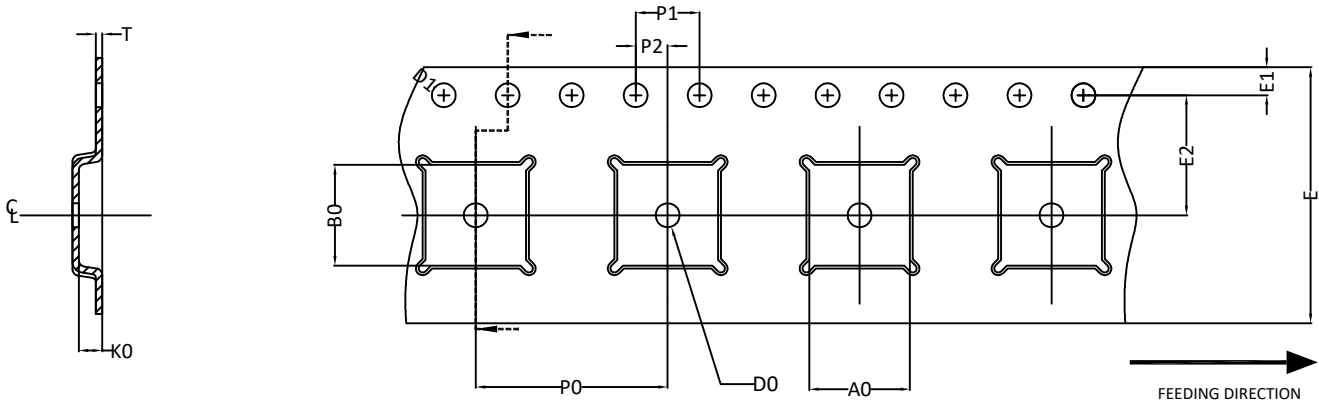

QFN6x6 Carrier Tape

UNIT: MM

PACKAGE	A0	B0	K0	D0	D1	E	E1	E2	P0	P1	P2	T
QFN6x6 (16 mm)	6.30 ±0.20	6.30 ±0.20	1.10 ±0.20	1.50 MIN.	1.50 +0.1 -0.0	16.0 ±0.3	1.75 ±0.10	7.5 ±0.1	12.00 ±0.20	4.00 ±0.20	2.00 ±0.10	0.30 ±0.05

QFN6x6 Reel

UNIT: MM

TAPE SIZE	REEL SIZE	M	N	W	W1	H	K	S	G	R	V
16 mm	∅330	∅330 MAX.	∅100 MIN.	16.4 +2.0 -0.0	22.4 MAX.	∅13.0 +0.5 -0.2	10.1 MIN.	1.5 MIN.	---	---	---

QFN6x6 Tape

Leader / Trailer
& Orientation

Unit Per Reel:
3000pcs