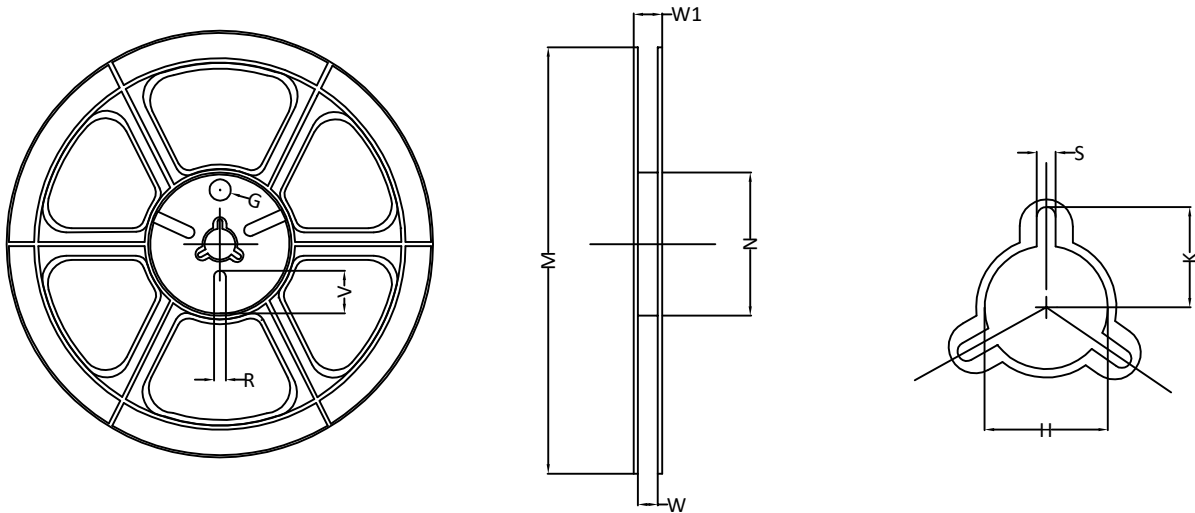

QFN6x6 Carrier Tape

UNIT: MM

PACKAGE	A0	B0	K0	D0	D1	E	E1	E2	P0	P1	P2	T
QFN6x6 (16 mm)	6.30 ±0.20	6.30 ±0.20	1.10 ±0.20	1.50 MIN.	1.50 +0.1 -0.0	16.0 ±0.3	1.75 ±0.10	7.5 ±0.1	12.00 ±0.20	4.00 ±0.20	2.00 ±0.10	0.30 ±0.05

QFN6x6 Reel

UNIT: MM

TAPE SIZE	REEL SIZE	M	N	W	W1	H	K	S	G	R	V
16 mm	Ø330	Ø330 MAX.	Ø100 MIN.	16.4 +2.0 -0.0	22.4 MAX.	Ø13.0 +0.5 -0.2	10.1 MIN.	1.5 MIN.	---	---	---

QFN6x6Tape

Leader / Trailer
& Orientation

NORMAL

Unit Per Reel:
3000pcs

Leader / Trailer
& Orientation

SPECIAL

Unit Per Reel:
3000pcs