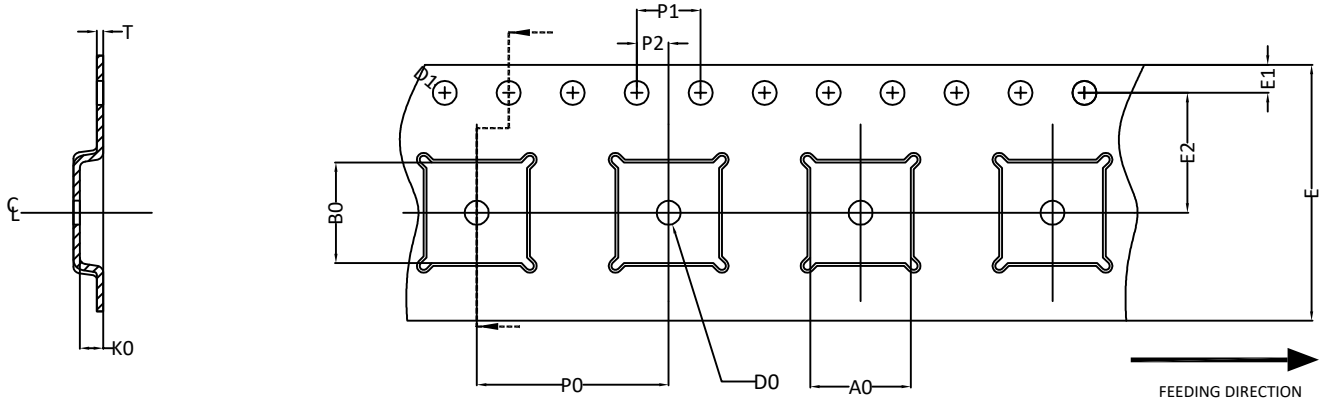

QFN6x6 Carrier Tape

UNIT: MM

PACKAGE	A0	B0	K0	D0	D1	E	E1	E2	P0	P1	P2	T
QFN6x6 (16 mm)	6.30 ±0.20	6.30 ±0.20	1.10 ±0.20	1.50 MIN.	1.50 +0.1 -0.0	16.0 ±0.3	1.75 ±0.10	7.5 ±0.1	12.00 ±0.20	4.00 ±0.20	2.00 ±0.10	0.30 ±0.05

QFN6x6 Reel

UNIT: MM

TAPE SIZE	REEL SIZE	M	N	W	W1	H	K	S	G	R	V
16 mm	Ø330	Ø330 MAX.	Ø100 MIN.	16.4 +2.0 -0.0	22.4 MAX.	Ø13.0 +0.5 -0.2	10.1 MIN.	1.5 MIN.	---	---	---

QFN6x6Tape

Leader / Trailer
& Orientation

NORMAL

Unit Per Reel:
3000pcs

Leader / Trailer
& Orientation

SPECIAL

Unit Per Reel:
3000pcs