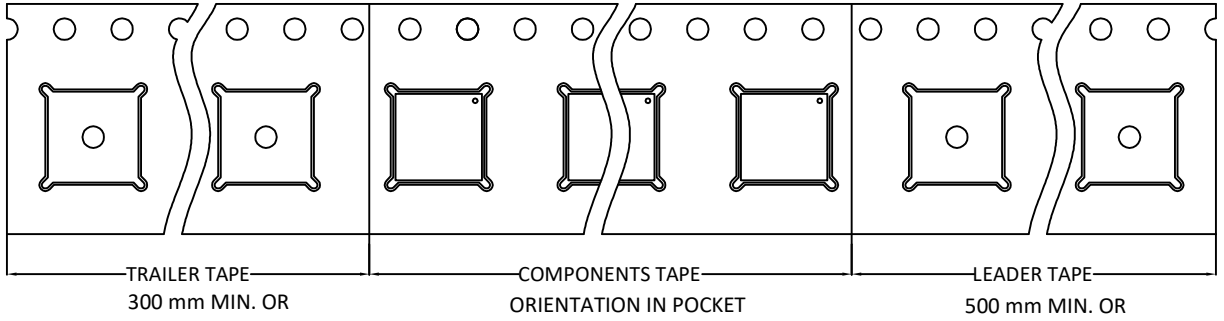

QFN6x6 Reel

UNIT: MM

TAPE SIZE	REEL SIZE	M	N	W	W1	H	K	S	G	R	V
16 mm	Ø330	Ø330 MAX.	Ø100 MIN.	16.4 +2.0 -0.0	22.4 MAX.	Ø13.0 +0.5 -0.2	10.1 MIN.	1.5 MIN.	---	---	---

QFN6x6Tape

Leader / Trailer
& Orientation

NORMAL

Unit Per Reel:
3000pcs

Leader / Trailer
& Orientation

SPECIAL

Unit Per Reel:
3000pcs