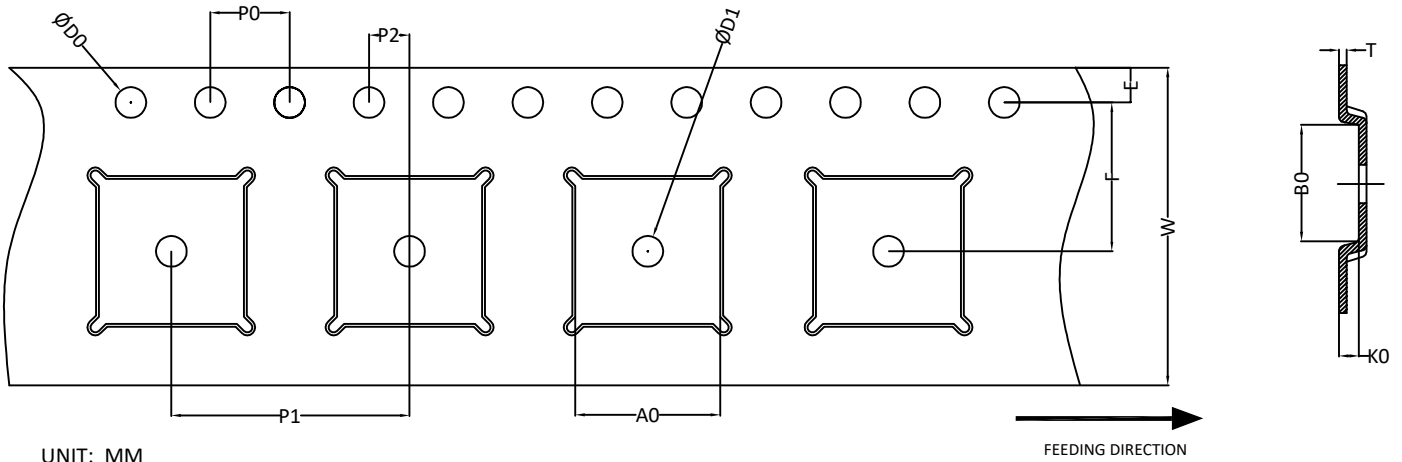

QFN7x7 Carrier Tape

UNIT: MM

PACKAGE	A0	B0	K0	D0	D1	W	E	F	P0	P1	P2	T
QFN7x7	7.30 ±0.1	7.30 ±0.1	1.20 ±0.1	Ø1.55 ±0.10	Ø1.50 MIN.	16.00 ^{+0.3} _{-0.1}	1.75 ±0.1	7.50 ±0.1	4.00 ±0.1	12.00 ±0.1	2.00 ±0.10	0.30 ±0.05

QFN7x7 Reel

UNIT: MM

TAPE SIZE	REEL SIZE	M	N	W	H	K	S
16 mm	Ø330	Ø330.00 ^{+0.25} _{-4.00}	Ø100.00 ±0.2	16.4 ^{+2.0} _{-0.0}	Ø13.00 ^{+0.50} _{-0.20}	10.5 ±0.25	2.2 ±0.25

QFN7x7 Tape

Leader / Trailer
& Orientation

Unit Per Reel:
3000pcs

TRAILER TAPE
300 mm MIN. OR

COMPONENTS TAPE
ORIENTATION IN POCKET

LEADER TAPE
500 mm MIN. OR