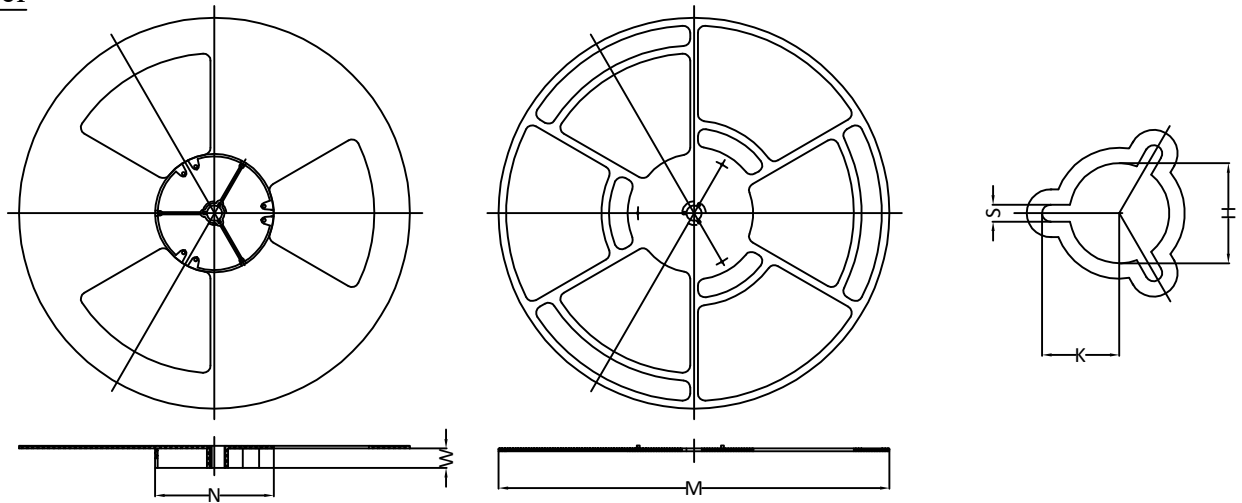

QFN7x7 Carrier Tape

UNIT: MM

PACKAGE	A0	B0	K0	D0	D1	W	E	F	P0	P1	P2	T
QFN7x7	7.30 ±0.1	7.30 ±0.1	1.20 ±0.1	Ø1.55 ±0.10	Ø1.50 MIN.	16.00 ^{+0.3} _{-0.1}	1.75 ±0.1	7.50 ±0.1	4.00 ±0.1	12.00 ±0.1	2.00 ±0.10	0.30 ±0.05

QFN7x7 Reel

UNIT: MM

TAPE SIZE	REEL SIZE	M	N	W	H	K	S
16 mm	Ø330	Ø330.00 ^{+0.25} _{-4.00}	Ø100.00 ±0.2	16.4 ^{+2.0} _{-0.0}	Ø13.00 ^{+0.50} _{-0.20}	10.5 ±0.25	2.2 ±0.25

QFN7x7 Tape

Leader / Trailer
& Orientation

Unit Per Reel:
3000pcs

TRAILER TAPE
300 mm MIN. OR

COMPONENTS TAPE
ORIENTATION IN POCKET

LEADER TAPE
500 mm MIN. OR