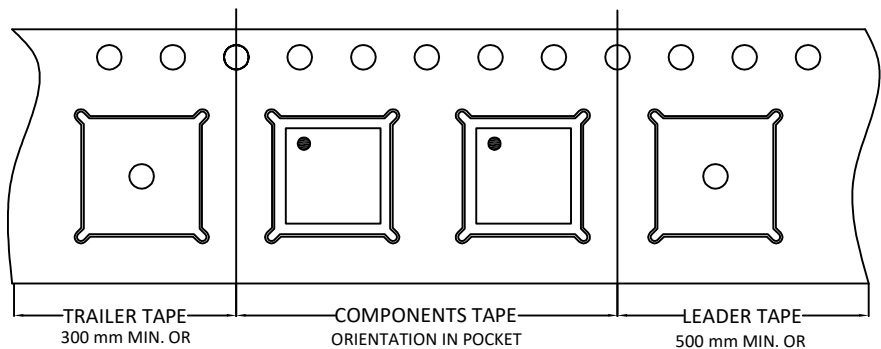

QFN7x7 Reel

UNIT: MM

TAPE SIZE	REEL SIZE	M	N	W	H	K	S
16 mm	Ø330	Ø330.00 ^{+0.25} _{-4.00}	Ø100.00 ±0.2	16.4 ^{+2.0} _{-0.0}	Ø13.00 ^{+0.50} _{-0.20}	10.5 ±0.25	2.2 ±0.25

QFN7x7 Tape

Leader / Trailer
& Orientation

Unit Per Reel:
3000pcs

TRAILER TAPE
300 mm MIN. OR

COMPONENTS TAPE
ORIENTATION IN POCKET

LEADER TAPE
500 mm MIN. OR