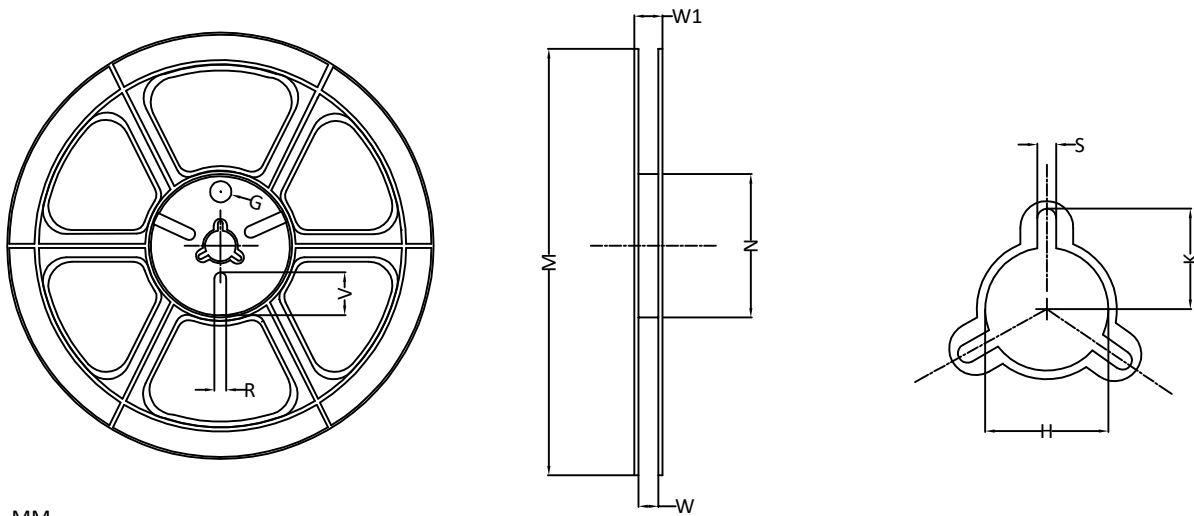

SC70_6L/5L Carrier Tape

UNIT: MM

PACKAGE	A0	B0	K0	D0	D1	E	E1	E2	P0	P1	P2	T
SC70_6L/5L (8 mm)	2.40 ±0.10	2.50 ±0.10	1.20 ±0.10	1.00 MIN	1.55 ±0.05	8.00 +0.30 -0.10	1.75 ±0.10	3.50 ±0.05	4.00 ±0.10	4.00 ±0.10	2.00 ±0.05	0.254 ±0.02

SC70_6L/5L Reel

UNIT: MM

TAPE SIZE	REEL SIZE	M	N	W	W1	H	K	S	G	R	V
8 mm	∅178.00	∅178.00 ±1.00	∅54.00 ±0.50	9.50 ±0.50	11.30 ±1.00	∅13.00 +0.50 -0.20	10.60	2.00 ±0.50	∅9.00	5.00	18.00

SC70_6L/5L Tape

Leader / Trailer
& Orientation

Unit Per Reel:
3000pcs

NOTE: For dual symmetrical SC70_6L/5L (AO78xx), additional dot will be marked at the top right corner.