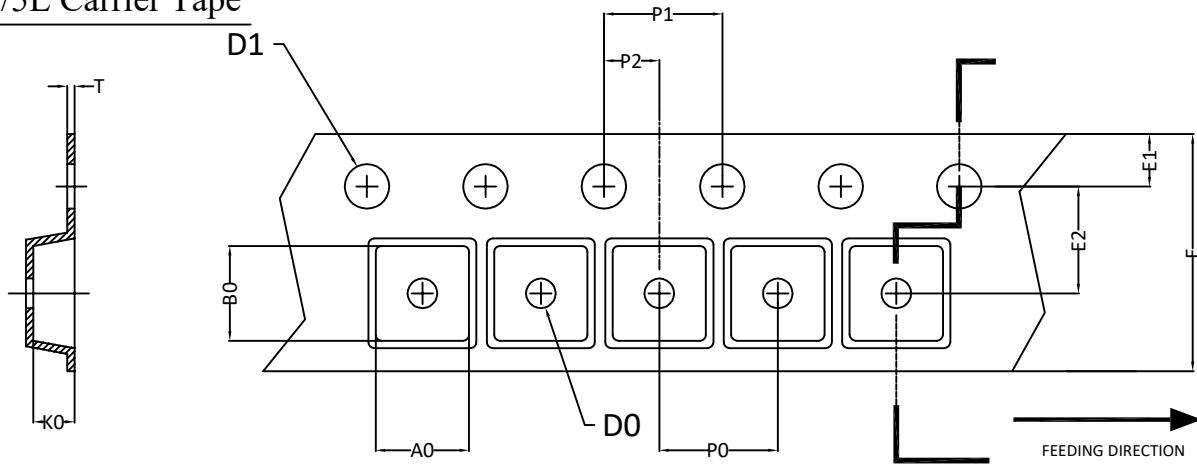

SC70_6L/5L Carrier Tape

UNIT: MM

PACKAGE	A0	B0	K0	D0	D1	E	E1	E2	P0	P1	P2	T
SC70_6L/5L (8 mm)	2.40 ±0.10	2.50 ±0.10	1.20 ±0.10	1.00 MIN	1.55 ±0.05	8.00 +0.30 -0.10	1.75 ±0.10	3.50 ±0.05	4.00 ±0.10	4.00 ±0.10	2.00 ±0.05	0.254 ±0.02

SC70_6L/5L Reel

UNIT: MM

TAPE SIZE	REEL SIZE	M	N	W	W1	H	K	S	G	R	V
8 mm	∅178.00	∅178.00 ±1.00	∅54.00 ±0.50	9.50 ±0.50	11.30 ±1.00	∅13.00 +0.50 -0.20	10.60	2.00 ±0.50	∅9.00	5.00	18.00

SC70_6L/5L Tape

Leader / Trailer
& Orientation

Unit Per Reel:
3000pcs

NOTE: For dual symmetrical SC70_6L/5L (AO78xx), additional dot will be marked at the top right corner.