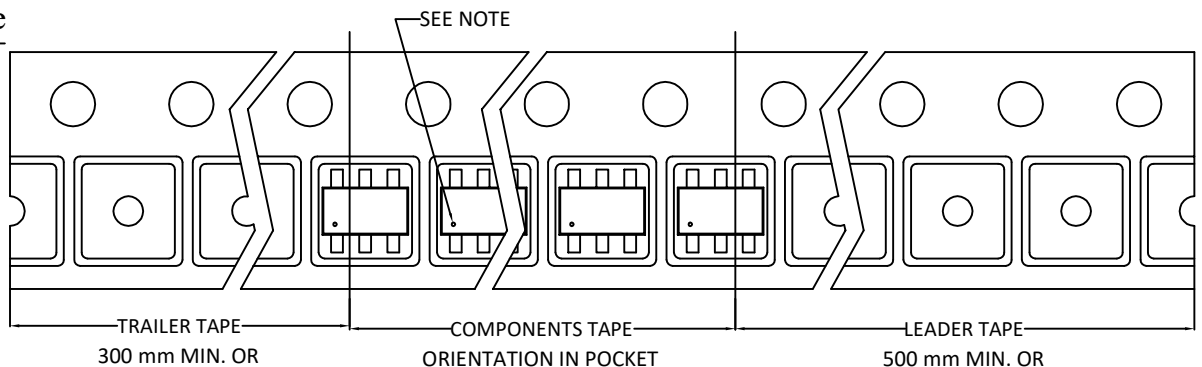

SC70_6L/5L Carrier Tape

UNIT: MM

PACKAGE	A0	B0	K0	D0	D1	E	E1	E2	P0	P1	P2	T
SC70_6L/5L (8 mm)	2.40 ±0.10	2.50 ±0.10	1.20 ±0.10	1.00 MIN	1.55 ±0.05	8.00 +0.30 -0.10	1.75 ±0.10	3.50 ±0.05	4.00 ±0.10	4.00 ±0.10	2.00 ±0.05	0.254 ±0.02

SC70_6L/5L Reel

UNIT: MM

TAPE SIZE	REEL SIZE	M	N	W	W1	H	K	S	G	R	V
8 mm	∅178.00	∅178.00 ±1.00	∅54.00 ±0.50	9.50 ±0.50	11.30 ±1.00	∅13.00 +0.50 -0.20	10.60	2.00 ±0.50	∅9.00	5.00	18.00

SC70_6L/5L Tape

Leader / Trailer
& Orientation

Unit Per Reel:
3000pcs

NOTE: For dual symmetrical SC70_6L/5L (AO78xx), additional dot will be marked at the top right corner.