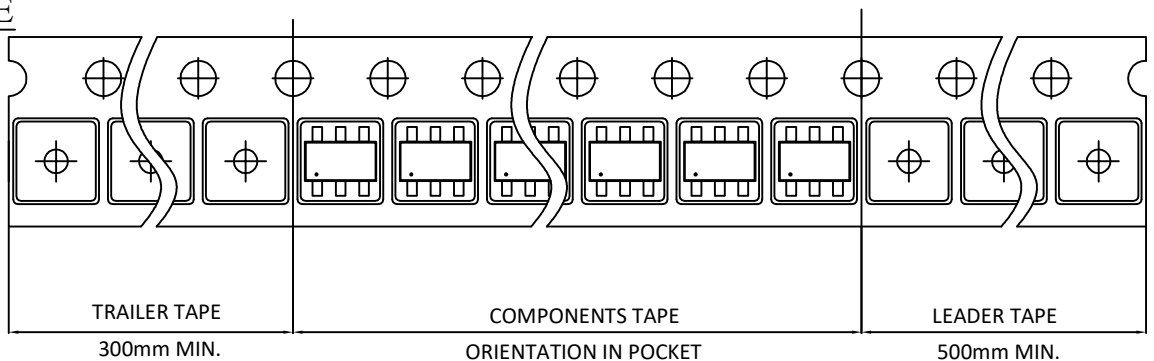

SOT23 5L/6L REEL

UNIT: MM

TAPE SIZE	REEL SIZE	M	N	W	W1	H	K	S	G	R	V
8 mm	Ø178	Ø178.00 ±1.00	Ø54.00 ±0.50	9.00 ±0.30	11.40 ±1.00	Ø13.00 +0.50 -0.20	10.60	2.00 ±0.50	Ø9.00	5.00	18.00

SOT23 5L/6L TAPE

Leader / Trailer
& Orientation

Unit Per Reel:
3000pcs

All Dimensions Comply with EAI-481