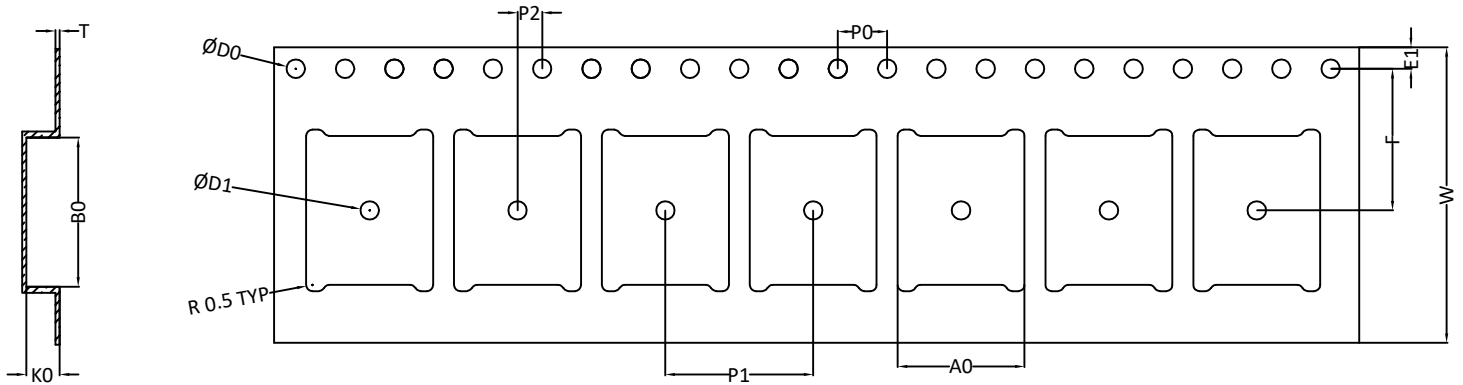

TOLL/TOLLA/TOLLB Tape and Reel Data

TOLL/TOLLA/TOLLB Carrier Tape