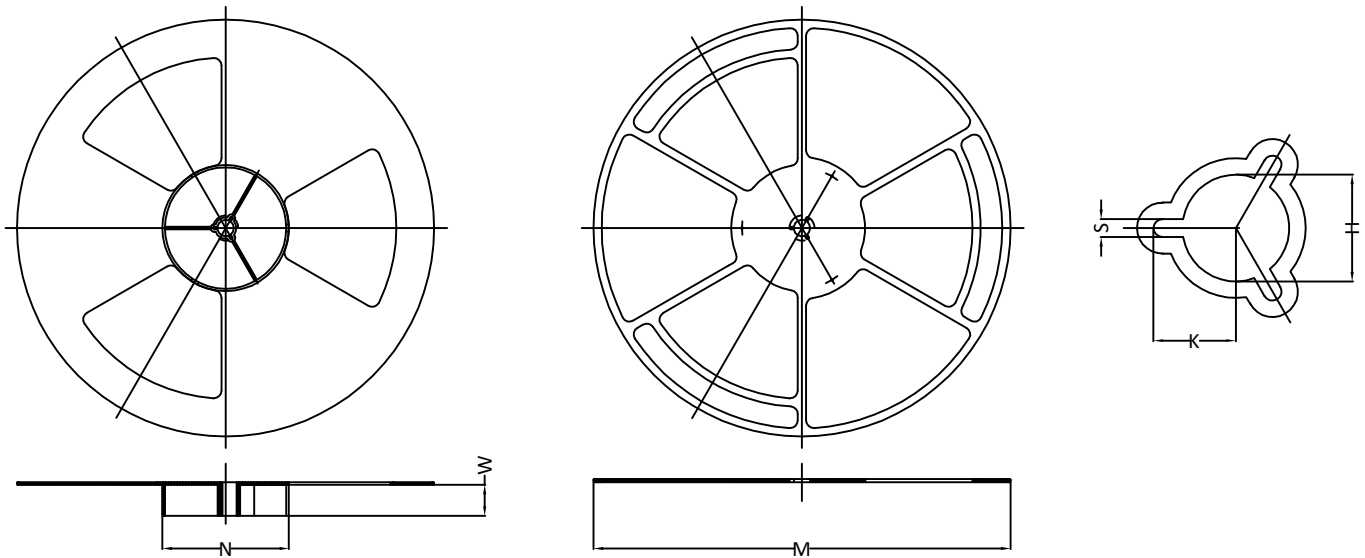

# TOLL/TOLLA/TOLLB Tape and Reel Data

## TOLL/TOLLA/TOLLB Reel

UNIT: MM

TAPE SIZE	REEL SIZE	M	N	W	H	K	S
24 mm	Ø330	Ø330.00 +0.25 -4.00	Ø100.00 ±0.2	24.4 +2.0 -0.0	Ø13.00 +0.50 -0.20	10.5 ±0.25	2.2 ±0.25

## TOLL/TOLLA/TOLLB Tape

Leader / Trailer  
& Orientation

Unit Per Reel:  
2000pcs