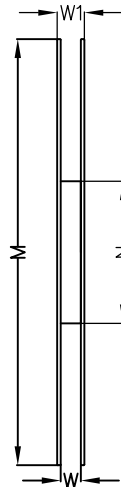

WLCSP0.43x0.23_2 Carrier Tape

UNIT: MM

PACKAGE	A0	B0	K0	D0	D1	W	E	F	P0	P1	P2	T
WLCSP0.43x0.23_2	0.29 ±0.03	0.49 ±0.03	0.185 +0.03 -0.02	1.50 +0.10 -0.00	0.18 ±0.05	8.00 ±0.10	1.75 ±0.10	3.50 ±0.05	4.00 ±0.05	2.00 ±0.05	2.00 ±0.05	0.20 ±0.05

WLCSP0.43x0.23_2 REEL

UNIT: MM

TAPE SIZE	REEL SIZE	M	N	W	W1	H	K	S
8 mm	∅180	∅180.00 +0.0 -3.0	∅60.00 +1.0 -0.0	9.00 ±1.0	11.40 ±1.00	∅13.00 ±0.2	10.50	2.00 ±0.50

WLCSP0.43x0.23_2 TAPE

Leader / Trailer
& Orientation

Unit Per Reel:
20000pcs