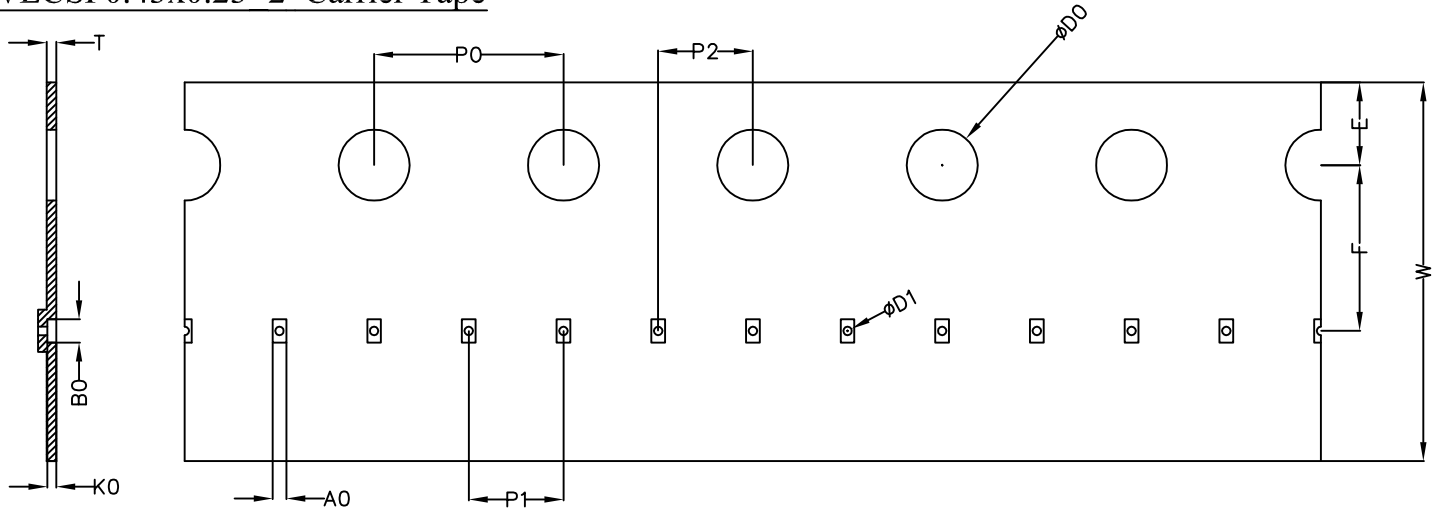

WLCSP0.43x0.23_2 Carrier Tape

UNIT: MM

PACKAGE	A0	B0	K0	D0	D1	W	E	F	P0	P1	P2	T
WLCSP0.43x0.23_2	0.29 ±0.03	0.49 ±0.03	0.185 +0.03 -0.02	1.50 +0.10 -0.00	0.18 ±0.05	8.00 ±0.10	1.75 ±0.10	3.50 ±0.05	4.00 ±0.05	2.00 ±0.05	2.00 ±0.05	0.20 ±0.05

WLCSP0.43x0.23_2 REEL

UNIT: MM

TAPE SIZE	REEL SIZE	M	N	W	W1	H	K	S
8 mm	∅180	∅180.00 +0.0 -3.0	∅60.00 +1.0 -0.0	9.00 ±1.0	11.40 ±1.00	∅13.00 ±0.2	10.50	2.00 ±0.50

WLCSP0.43x0.23_2 TAPE

Leader / Trailer
& Orientation

Unit Per Reel:
20000pcs