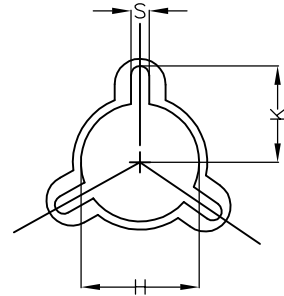

WLCSP0.43x0.23_2 Carrier Tape

UNIT: MM

PACKAGE	A0	B0	K0	D0	D1	W	E	F	P0	P1	P2	T
WLCSP0.43x0.23_2	0.29 ±0.03	0.49 ±0.03	0.185 +0.03 -0.02	1.50 +0.10 -0.00	0.18 ±0.05	8.00 ±0.10	1.75 ±0.10	3.50 ±0.05	4.00 ±0.05	2.00 ±0.05	2.00 ±0.05	0.20 ±0.05

WLCSP0.43x0.23_2 REEL

UNIT: MM

TAPE SIZE	REEL SIZE	M	N	W	W1	H	K	S
8 mm	∅180	∅180.00 +0.0 -3.0	∅60.00 +1.0 -0.0	9.00 ±1.0	11.40 ±1.00	∅13.00 ±0.2	10.50	2.00 ±0.50

WLCSP0.43x0.23_2 TAPE

Leader / Trailer
& Orientation

Unit Per Reel:
20000pcs