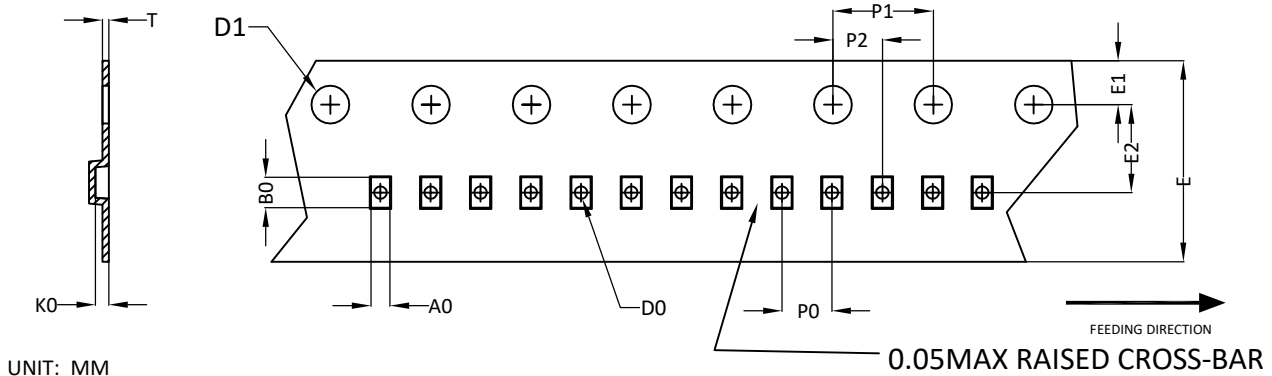

WLCSP0.6x0.3B 2 Carrier Tape

PACKAGE	A0	B0	K0	D0	D1	E	E1	E2	P0	P1	P2	T
WLCSP0.6x0.3B	0.36 ±0.03	0.68 ±0.03	0.33 ±0.03	0.20 ±0.05	1.50 +0.10	8.00 ±0.10	1.75 ±0.10	3.50 ±0.05	2.00 ±0.10	4.00 ±0.10	2.00 ±0.05	0.20 ±0.02

WLCSP0.6x0.3B 2 Reel

TAPE SIZE	REEL SIZE	M	N	W	W1	H	K	S	G	R	V
8 mm	Ø178	Ø178.00 ±1.00	Ø54.00 ±0.50	9.00 ±0.30	11.40 ±1.00	Ø13.00 +0.50 -0.20	10.60	2.00 ±0.50	Ø9.00	5.00	18.00

WLCSP0.6x0.3B 2 Tape

Leader / Trailer  
& Orientation

Unit Per Reel:  
15000pcs

DETAIL:  
UNIT DIRECTION IN POCKET