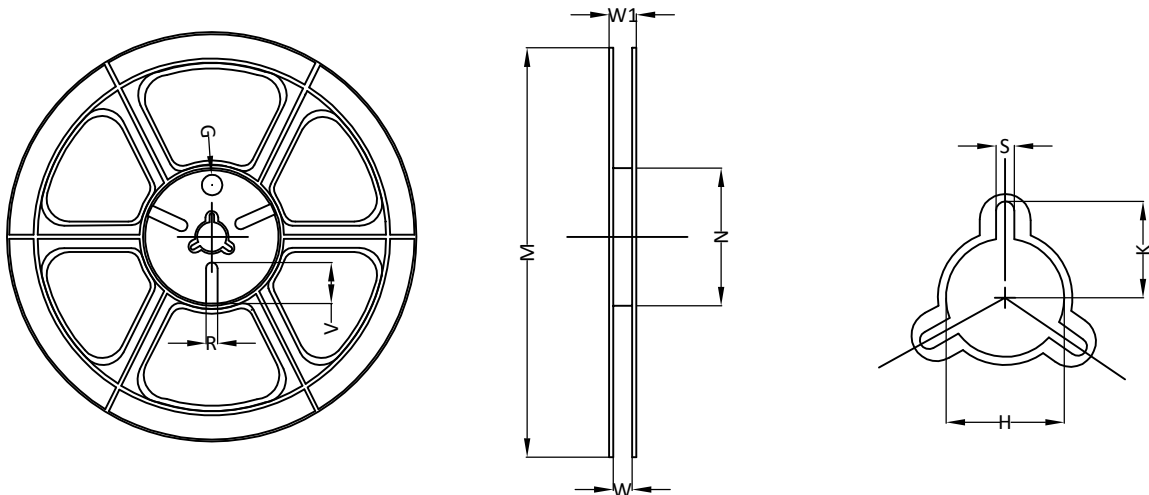

WLCSP0.6x0.3B 2 Carrier Tape

PACKAGE	A0	B0	K0	D0	D1	E	E1	E2	P0	P1	P2	T
WLCSP0.6x0.3B	0.36 ±0.03	0.68 ±0.03	0.33 ±0.03	0.20 ±0.05	1.50 +0.10	8.00 ±0.10	1.75 ±0.10	3.50 ±0.05	2.00 ±0.10	4.00 ±0.10	2.00 ±0.05	0.20 ±0.02

WLCSP0.6x0.3B 2 Reel

TAPE SIZE	REEL SIZE	M	N	W	W1	H	K	S	G	R	V
8 mm	Ø178	Ø178.00 ±1.00	Ø54.00 ±0.50	9.00 ±0.30	11.40 ±1.00	Ø13.00 +0.50 -0.20	10.60	2.00 ±0.50	Ø9.00	5.00	18.00

WLCSP0.6x0.3B 2 Tape

Leader / Trailer  
& Orientation

Unit Per Reel:  
15000pcs

DETAIL:  
UNIT DIRECTION IN POCKET