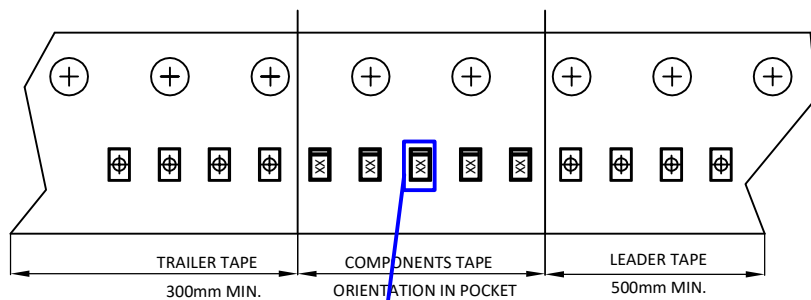

WLCSP0.6x0.3B 2 Reel

TAPE SIZE	REEL SIZE	M	N	W	W1	H	K	S	G	R	V
8 mm	Ø178	Ø178.00 ±1.00	Ø54.00 ±0.50	9.00 ±0.30	11.40 ±1.00	Ø13.00 +0.50 -0.20	10.60	2.00 ±0.50	Ø9.00	5.00	18.00

WLCSP0.6x0.3B 2 Tape

Leader / Trailer  
& Orientation

Unit Per Reel:  
15000pcs

DETAIL:  
UNIT DIRECTION IN POCKET