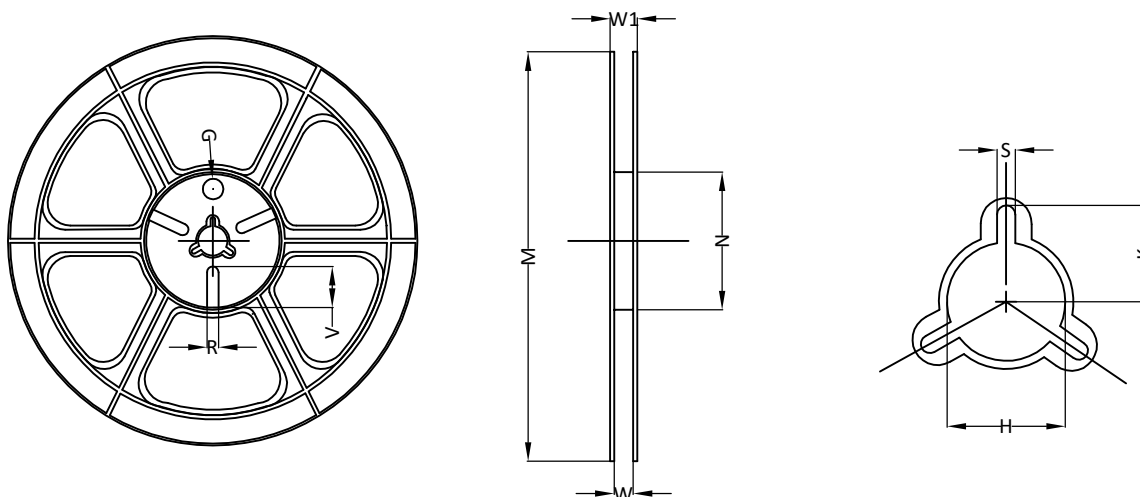

DFN0.6x0.3A 2L EP2 S /  
WLCSP0.6x0.3 2 Carrier Tape

PACKAGE	A0	B0	K0	D0	D1	E	E1	E2	P0	P1	P2	T
DFN(WLCSP)0.6x0.3	0.36 ±0.03	0.68 ±0.03	0.33 ±0.03	0.20 ±0.05	1.50 +0.10	8.00 ±0.10	1.75 ±0.10	3.50 ±0.05	2.00 ±0.10	4.00 ±0.10	2.00 ±0.05	0.20 ±0.02

DFN0.6x0.3A 2L EP2 S /  
WLCSP0.6x0.3 2 Reel

TAPE SIZE	REEL SIZE	M	N	W	W1	H	K	S	G	R	V
8 mm	Ø178	Ø178.00 ±1.00	Ø54.00 ±0.50	9.00 ±0.30	11.40 ±1.00	Ø13.00 +0.50 -0.20	10.60	2.00 ±0.50	Ø9.00	5.00	18.00

DFN0.6x0.3A 2L EP2 S /  
WLCSP0.6x0.3 2 Tape

Leader / Trailer  
& Orientation

Unit Per Reel:  
15000pcs

DETAIL:  
UNIT DIRECTION IN POCKET