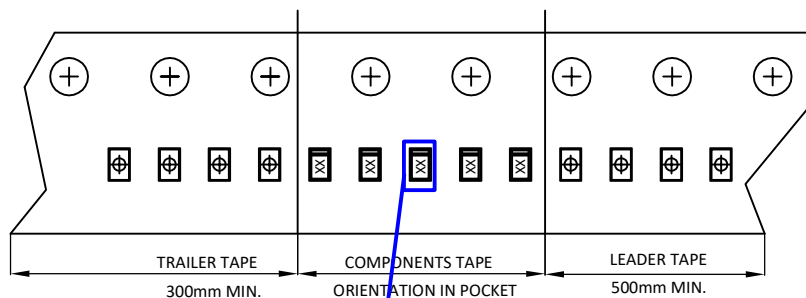

DFN0.6x0.3A 2L EP2 S /  
WLCSP0.6x0.3 2 Reel

TAPE SIZE	REEL SIZE	M	N	W	W1	H	K	S	G	R	V
8 mm	Ø178	Ø178.00 ±1.00	Ø54.00 ±0.50	9.00 ±0.30	11.40 ±1.00	Ø13.00 +0.50 -0.20	10.60	2.00 ±0.50	Ø9.00	5.00	18.00

DFN0.6x0.3A 2L EP2 S /  
WLCSP0.6x0.3 2 Tape

Leader / Trailer  
& Orientation

Unit Per Reel:  
15000pcs

DETAIL:  
UNIT DIRECTION IN POCKET