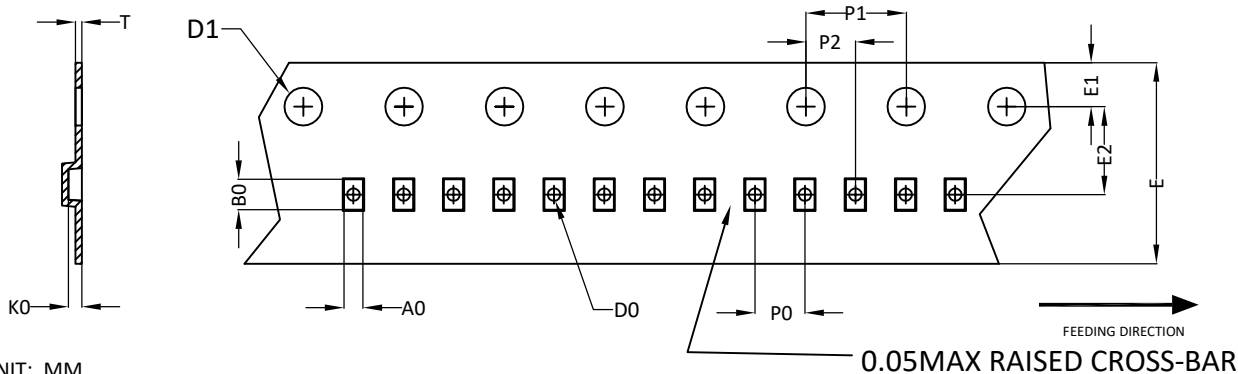

DFN0.6x0.3A 2L EP2 S /  
WLCSP0.6x0.3 2 Carrier Tape

PACKAGE	A0	B0	K0	D0	D1	E	E1	E2	P0	P1	P2	T
DFN(WLCSP)0.6x0.3	0.36 ±0.03	0.68 ±0.03	0.33 ±0.03	0.20 ±0.05	1.50 +0.10	8.00 ±0.10	1.75 ±0.10	3.50 ±0.05	2.00 ±0.10	4.00 ±0.10	2.00 ±0.05	0.20 ±0.02

DFN0.6x0.3A 2L EP2 S /  
WLCSP0.6x0.3 2 Reel

TAPE SIZE	REEL SIZE	M	N	W	W1	H	K	S	G	R	V
8 mm	Ø178	Ø178.00 ±1.00	Ø54.00 ±0.50	9.00 ±0.30	11.40 ±1.00	Ø13.00 +0.50 -0.20	10.60	2.00 ±0.50	Ø9.00	5.00	18.00

DFN0.6x0.3A 2L EP2 S /  
WLCSP0.6x0.3 2 Tape

Leader / Trailer  
& Orientation

Unit Per Reel:  
15000pcs

DETAIL:  
UNIT DIRECTION IN POCKET