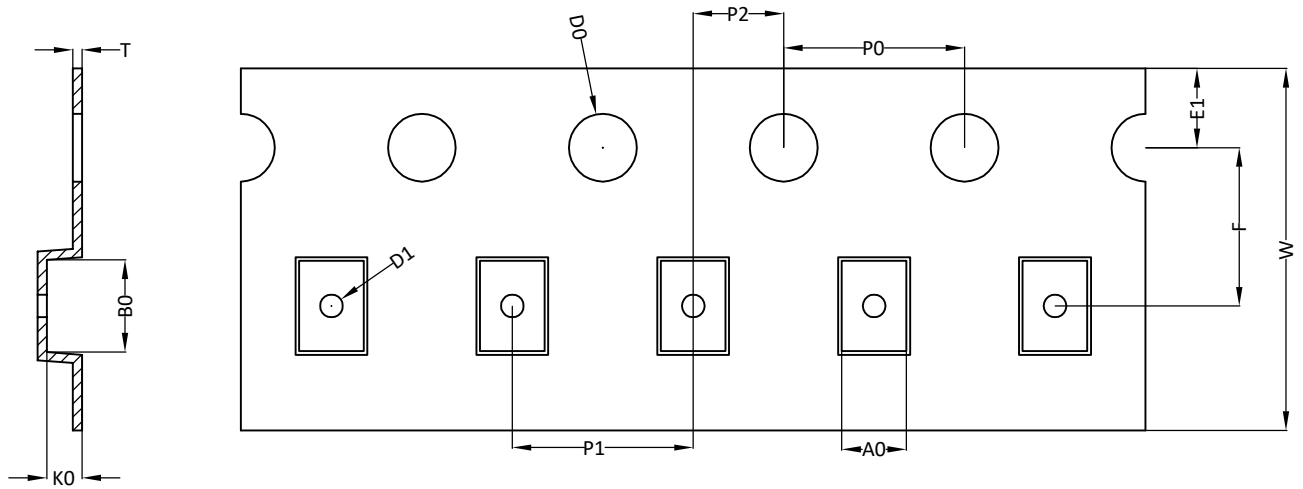

WLCSP1.81x1.31 12 Carrier Tape

UNIT: MM

A0	B0	K0	D0	D1	W	E1	F	P0	P1	P2	T
1.43	2.00	0.78	1.50	0.50	8.00	1.75	3.50	4.00	4.00	2.00	0.20
±0.05	±0.05	±0.05	+0.10 -0.00	±0.05	+0.30 -0.10	±0.10	±0.05	±0.10	±0.10	±0.05	±0.02

WLCSP1.81x1.31 12 Reel

UNIT: MM

TAPE SIZE	REEL SIZE	M	N	W1	W2	H	S
8	Ø180	Ø180.0	Ø60.0	9.0	11.4	Ø13.0	2.0
		+0.0 -1.0	+1.0 -0.0	+1.0 -0.0	+1.0 -0.0	±0.2	±0.5

WLCSP1.81x1.31 12 Tape

Leader / Trailer
& Orientation

Unit Per Reel:
3000pcs