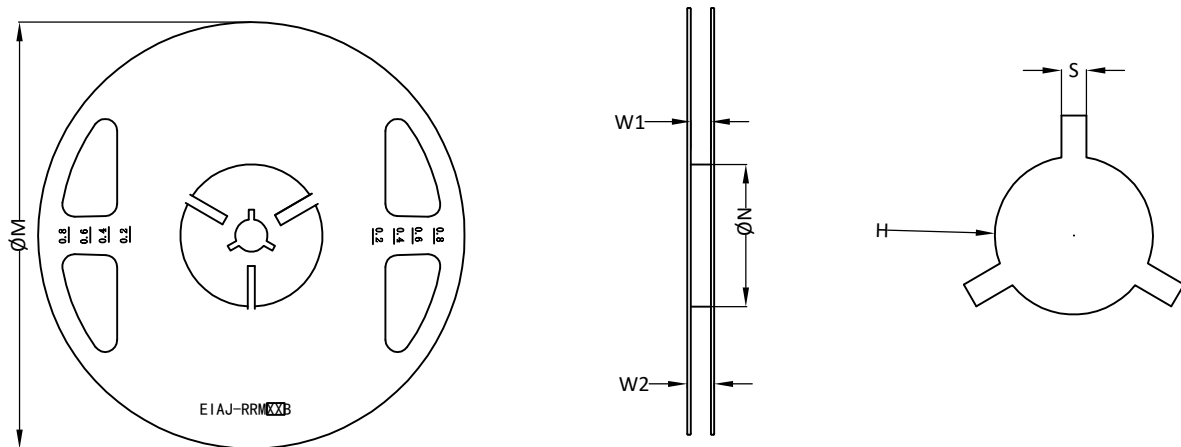

WLCSP1.81x1.31 12 Carrier Tape

UNIT: MM

A0	B0	K0	D0	D1	W	E1	F	P0	P1	P2	T
1.43	2.00	0.78	1.50	0.50	8.00	1.75	3.50	4.00	4.00	2.00	0.20
±0.05	±0.05	±0.05	+0.10 -0.00	±0.05	+0.30 -0.10	±0.10	±0.05	±0.10	±0.10	±0.05	±0.02

WLCSP1.81x1.31 12 Reel

UNIT: MM

TAPE SIZE	REEL SIZE	M	N	W1	W2	H	S
8	Ø180	Ø180.0	Ø60.0	9.0	11.4	Ø13.0	2.0
		+0.0 -1.0	+1.0 -0.0	+1.0 -0.0	+1.0 -0.0	±0.2	±0.5

WLCSP1.81x1.31 12 Tape

Leader / Trailer
& Orientation

Unit Per Reel:
3000pcs